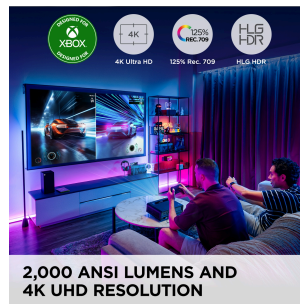

Bluetooth Audio-in	1 (BT4.2)
Bluetooth Audio-out	1 (BT4.2)
Internal Speakers	6W (x2)
Voltage	100-240V+/- 10%, 50/60Hz AC
Consumption (typical)	236W
Stand-by	<0.5W
Physical Controls	Keypad, Power key
On Screen Display	Display, Image, Power Management, Basic, Advanced, System, Information (See user guide for full OSD functionality)
Temperature	32-104° F (0 - 40° C)
Kensington Lock Slot	1
Net (lbs)	7.9
Gross (lbs)	12.1
Net (kg)	3.6
Gross (kg)	5.5
Packaging (in.)	19.3 x 14.8 x 12.3
Physical (in.)	13.9 x 9.9 x 4.8
Packaging (mm)	490 x 376 x 313
Physical (mm)	355 x 251 x 121
Regulations	cTUVus
Package Contents	X2-4K projector, power cable, remote control, Quick Start Guide
Warranty	Three-year limited warranty on parts and labor, 1-year limited warranty on lamp, 1st year free Express Exchange® service. (One year Express Exchange Service requires product registration).

UPC: 766907019551

Contact Sales
[ViewSonic.com](https://www.viewsonic.com)

888.881.8781
email:
salesinfo@viewsonic.com