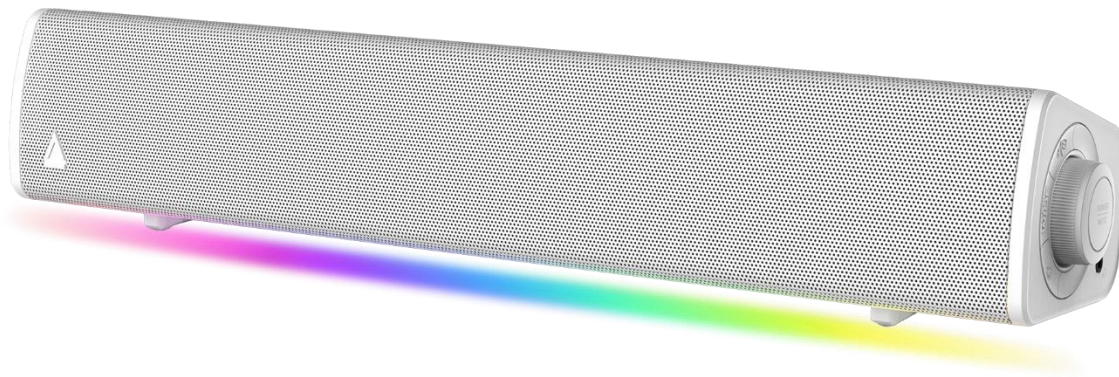

SOUND BLASTER GS3

Sound Blaster GS3 Compact Gaming Soundbar with SuperWide™ technology

A step-up from your built-in desktop or laptop speakers, the compact Sound Blaster GS3 offers an immersive soundstage with pronounced bass that bellies its size. Your audio experience will also come alive with SuperWide™ technology—engineered for the ultimate movie and gaming experience.

LIGHT UP YOUR SOUND – The soundbar offers multiple advanced RGB lighting presets, Chasers, Aurora, Peak Meter, Glowing, Wave and Cycle, perfect for setting the right mood.

POWERFUL AUDIO – Enjoy acoustic power of up to 24W peak power with its full-range racetrack drivers and built-in port tube.

ENHANCED WITH SUPERWIDE™ TECHNOLOGY – Step into an immersive soundstage with pronounced bass that bellies its size. Enjoy a cinema-like experience at the comfort of your own home, with startlingly wide audio experience in an instant.

FLEXIBLE CONNECTIVITY – These options range from USB-C, AUX-in cable, to wireless *Bluetooth* 5.4! You can also connect headphones directly to the soundbar via the headphone-out port.

COMPACT DESIGN AND EASE OF CONTROL – Sporting a refined, all-black design, the Sound Blaster GS3 easily matches any setup and fit snugly under your PC monitor. Designed with usability in mind, the volume and functional controls are conveniently located at the side of the soundbar for easy reach and hassle-free control.