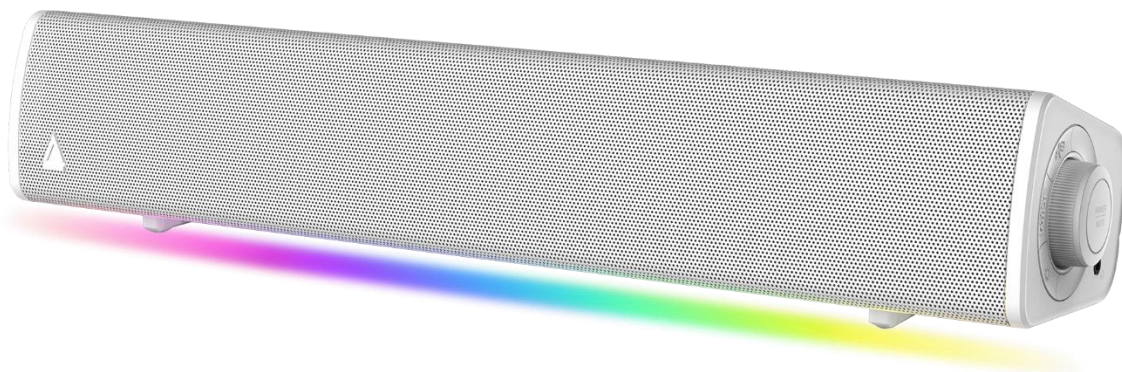

SOUND BLASTER GS3

Sound Blaster GS3 Compact Gaming Soundbar with SuperWide™ technology

A step-up from your built-in desktop or laptop speakers, the compact Sound Blaster GS3 offers an immersive soundstage with pronounced bass that bellies its size. Your audio experience will also come alive with SuperWide™ technology—engineered for the ultimate movie and gaming experience.

LIGHT UP YOUR SOUND – The soundbar offers multiple advanced RGB lighting presets, Chasers, Aurora, Peak Meter, Glowing, Wave and Cycle, perfect for setting the right mood.

POWERFUL AUDIO – Enjoy acoustic power of up to 24W peak power with its full-range racetrack drivers and built-in port tube.

ENHANCED WITH SUPERWIDE™ TECHNOLOGY – Step into an immersive soundstage with pronounced bass that bellies its size. Enjoy a cinema-like experience at the comfort of your own home, with startlingly wide audio experience in an instant.

FLEXIBLE CONNECTIVITY – These options range from USB-C, AUX-in cable, to wireless *Bluetooth* 5.4! You can also connect headphones directly to the soundbar via the headphone-out port.

COMPACT DESIGN AND EASE OF CONTROL – Sporting a refined, all-black design, the Sound Blaster GS3 easily matches any setup and fit snugly under your PC monitor. Designed with usability in mind, the volume and functional controls are conveniently located at the side of the soundbar for easy reach and hassle-free control.