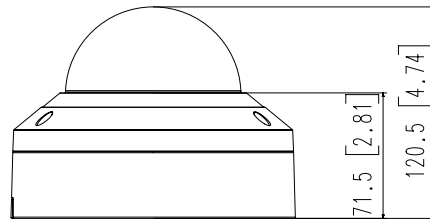

Power Consumption	PoE: Max 12.95W 12VDC: Max 11.5W 24VAC: Max 14W
-------------------	---

Mechanical

Color / Material	Silver / Stainless(SUS316L)
Product Dimensions / Weight	Ø162x120.5mm(Ø6.38x4.74") / 2.8kg(6.17lb)

Ø 162 [6.38]

4	파생 MODEL3	XNV-8080RSA
3	파생 MODEL2	XNV-6080RSA
2	파생 MODEL1	XNV-8080RS
1	BASIC MODEL	'18.05.08
No.	MODEL NAME	XNV-6080RS
Unit:mm[inch]		SCALE:1/1
Hanwha Techwin		