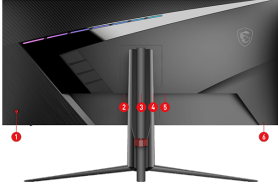

Carton Dimension (W X D X H) WW carton: 985 x 228 x 510 mm Outer: 1000 x 241 x 534 mm

Note Display Port: 3440 x 1440 (Up to 180Hz)
HDMI™ : 3440 x 1440 (Up to 100Hz)
*Adobe RGB, DCI-P3 and sRGB follow CIE1976 Standard

CONNECTIONS

1. 5-Way Joystick Navigator
2. 2 x HDMI™ (2.0b)
3. DisplayPort (1.4a)
4. 1 x Earphone out
5. DC Power jack
6. Kensington lock