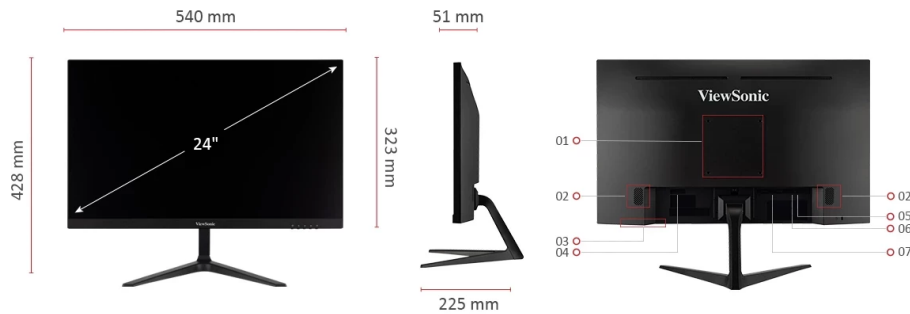

1. VESA Compatible (Wall Mount 100 x 100mm)
2. Internal Speakers
3. Menu Controls
4. AC In
5. Audio
6. DisplayPort
7. HDMI x 2

DISPLAY

Display Size (in.):	24
Viewable Area (in.):	23.8
Panel Type:	VA Technology
Resolution:	1920 x 1080
Resolution Type:	FHD
Static Contrast Ratio:	4,000:1 (typ)
Dynamic Contrast Ratio:	80M:1
Light Source:	LED
Brightness:	250 cd/m ² (typ)
Colors:	16.7M
Color Space Support:	8 bit (6 bit + FRC)
Aspect Ratio:	16:9
Response Time (MPRT):	1ms
Viewing Angles:	178° horizontal, 178° vertical
Backlight Life (Hours):	30000 Hrs (Min)
Curvature:	Flat
Refresh Rate (Hz):	165
Adaptive Sync:	Yes
Blue Light Filter:	Yes
Flicker-Free:	Yes
Color Gamut:	NTSC: 72% size (Typ), sRGB: 103% size (Typ)
Pixel Size:	0.275 mm (H) x 0.275 mm (V)
Surface Treatment:	Anti-Glare, Hard Coating (3H)

DIMENSIONS (METRIC) (WXHxD)

Packaging (mm):	622 x 420 x 144
Physical (mm):	540 x 428 x 225
Physical Without Stand (mm):	540 x 323 x 51

GENERAL

Regulations:	cTUVus, FCC-B, ICES003, CEC, MX-CoC, Mexico Energy, CE, CE EMC, CB, RoHS, ErP, REACH, WEEE, EAC, UkrSEPRO, BSMI, RCM, GEMS
PACKAGE CONTENTS:	VX2418-P-MHD x1, 3-pin Plug (IEC C13 / CEE22) x1, DisplayPort Cable (v1.2; Male-Male) x1, Quick Start Guide x1
Recycle/Disposal:	Please dispose of in accordance with local, state or federal laws.
Warranty:	*Warranty offered may differ from market to market
Country Of Origin:	60