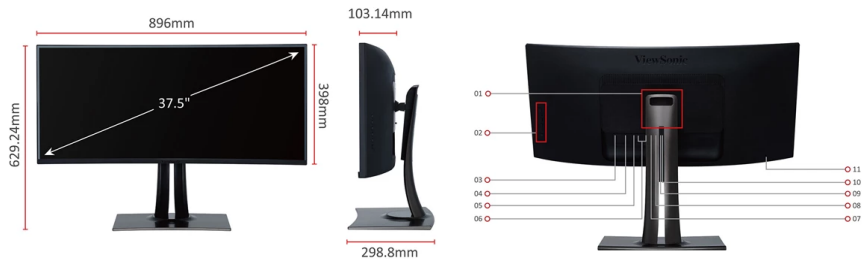

LCD DISPLAY
VP3881

Key Features

- 100% sRGB wide colour gamut coverage
- Hardware colour calibration
- Delta E < 2 colour accuracy
- Pre-calibrated uniformity correction
- 21:9 aspect ratio

Product Description

With a 2300R curved screen and stunning WQHD+ 3840x1600 resolution, the ViewSonic VP3881 delivers the most immersive panoramic viewing experience to date. VP3881 is engineered to deliver incredible detail and unmatched colour accuracy across wide viewing angles, while HDR10 content support displays a dynamic range of vivid colours and rich contrast. The extra screen real estate provided by VP3881's expansive 38" (37.5" viewable) 3-side frameless screen and ultra-wide 21: 9 aspect ratio, along with pre-calibrated IPS colour and integrated speakers make this monitor perfect for video editing and other types of colour-critical content creation. VP3881's sleek, modern design is future-proof with USB 3.1 Type-C, DisplayPort, and HDMI ports, all of which come with HDCP 2.2 content protection for secure 4K content playback and streaming. VP3881 comes equipped with an amazing Delta E < 2 value for precise colour accuracy, integrated colour uniformity for consistent chromaticity across the screen, and a 14-bit 3D look-up table which generates a smooth palette of 4.39 trillion colours. VP3881's built-in hardware calibration functionality is co-developed with X-Rite which allows you to calibrate the monitor over long-term usage.

Visit Us www.viewsonic.com

DISPLAY

Monitor Size:	38"W (37.5" Viewable)
Panel Technology:	IPS TFT LCD
Resolution:	WQHD+ 3840 x 1600
Display Area:	879.67 mm (H) x 366.53 mm (V)
Aspect Ratio:	21:9
Brightness:	300 cd/m ² (Typ)
Contrast Ratio:	1000:1 (Typ)
Dynamic Contrast Ratio:	20,000,000:1
Viewing Angle:	178 degrees / 178 degrees (Typ)
Refresh Rate:	60Hz
Response Time:	GTG: 5 ms (Typ)
Colours:	1.07 Billion Colours, 10bit (8bit + FRC)