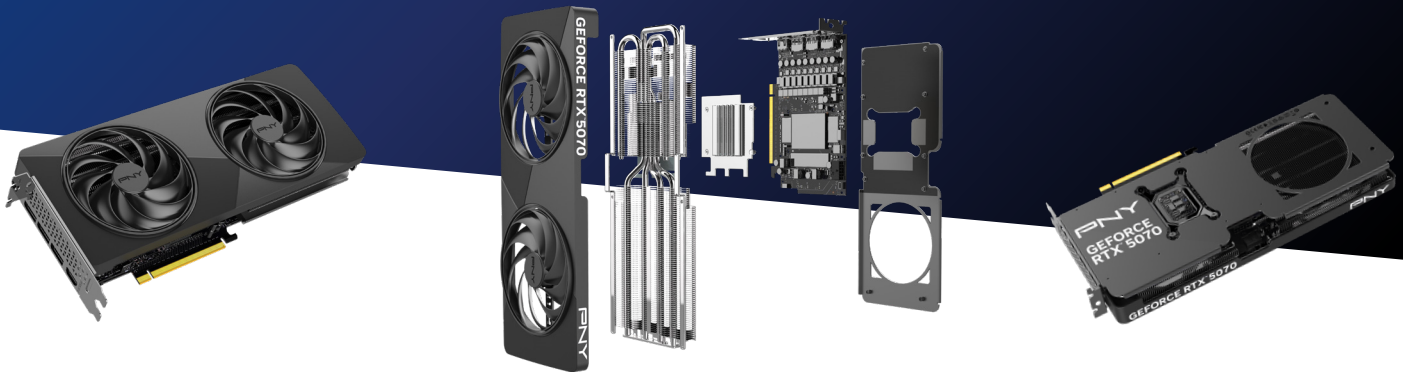

PNY

PNY GEFORCE RTX™ 5070 SLIM 12GB

Dual Fan DLSS4

VCG507012DFSXPB1

GAME CHANGER

A powerful, slim design packed with masterfully crafted cooling. The PNY GeForce RTX™ 5070 is available in a dual-slot Small-Form-Factor Ready form factor for greater compatibility with PC builds. Get game-changing performance powered by NVIDIA® Blackwell. Game at high frame rates with DLSS 4, supercharge your creativity with NVIDIA Studio, and enable new experiences with the power of AI; all in a compact design to fit tight spaces.

NVIDIA Blackwell Architecture

The Ultimate Platform for Gamers and Creators

Fifth-Gen Tensor Cores

Max AI performance with FP4 and DLSS 4

Fourth-Gen Ray Tracing Cores

Built for Mega Geometry

POWERFUL, SLIM DESIGN

Remarkable performance in a dual-slot, Small-Form-Factor Ready design gives greater compatibility with PC builds.

MASTERFULLY CRAFTED COOLING

Refined thermal design with large 100mm dual-fans, a copper heatsink, and aluminum backplate bring superior cooling and acoustics.

TRUSTED DESIGN

Fully based on NVIDIA Reference Design. Firmware and vBIOS sourced directly from NVIDIA.

KEY FEATURES

- NVIDIA DLSS 4
- NVIDIA Reflex 2
- GDDR7 Graphics Memory
- NVIDIA® App
- PCI Express® Gen 5
- NVIDIA Broadcast