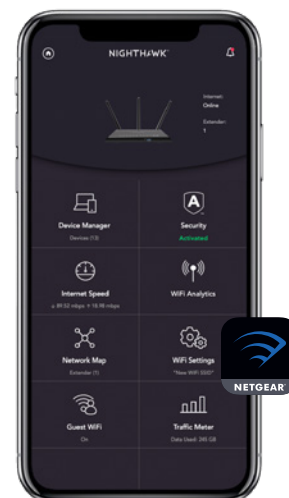

## Nighthawk® AX WiFi 6 Router

### Powerful Triple-core Processor

Nighthawk AX WiFi 6 Router is powered by a powerful triple-core processor designed to transfer Multi-Gigs of data. Full-packet processing offload means zero load on the CPU. Enjoy smoother Ultra-HD 4K video streaming and gaming without interruptions.

### Nighthawk App

The NETGEAR Nighthawk® App makes it easy to set up your router and get more out of your WiFi. With the app, you can install your router in a few steps—just connect your mobile device to the router network and the app will walk you through the rest. Once set up, you can use the intuitive dashboard to pause the Internet on your connected devices, run a quick Internet speed test, and much more!

- Anywhere Access—Easily monitor your home network anytime, anywhere
- Internet Speed Test—Check the broadband speeds from your service provider
- Pause Internet—Pause the Internet to any device
- Traffic Meter—Track Internet data usage
- Guest Networks—Set up separate WiFi access for guests
- Quick Setup—Get connected in just minutes
- Get it at [nighthawk-app.com](https://nighthawk-app.com)