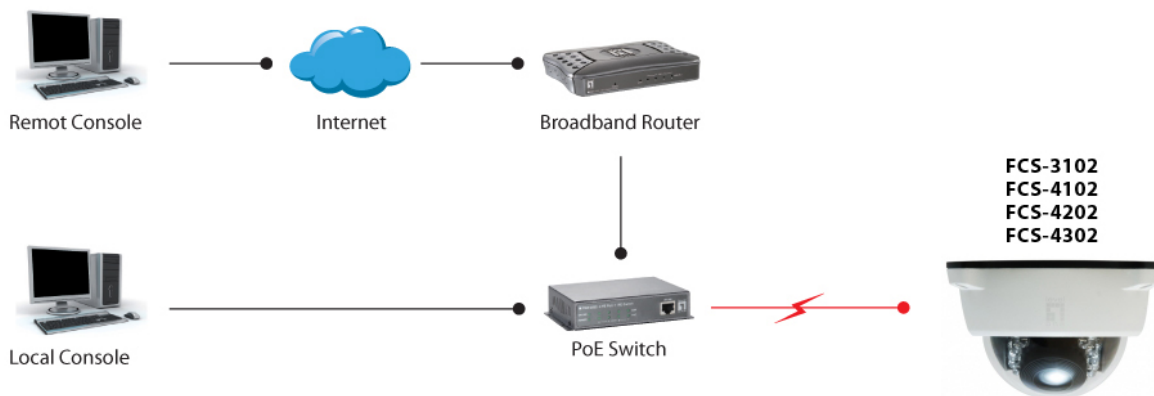

Others

Approval and Compliance:

CE, RoHS, FCC, Onvif

Deployment:

Desktop/Ceiling Mount

Operation Systems:

Microsoft Windows 8/7/Vista/XP

Viewing Systems:

Browser: Internet Explorer 6.x or above, Firefox, Chrome, Safari

Cell phone: 3GPP player

Real Player: 10.5 or above

Quick Time 6.5 or above

Diagram

— Ethernet Cable (Data)
⚡ PoE (Power + Data)

Order Information

FCS-4202

Package Contents

FCS-4202
Power Adapter
RJ-45 Female/Female Coupler
Quick Installation Guide
Resource CD (User Manual, Utility, 64-CH Monitoring Software)
Screw Kit

No liability or responsibility for any errors or omissions in the content.
Specifications are subject to change without notice.
All mentioned brand names are registered trademarks and property of their owners.
Copyright © Digital Data Communications GmbH, Germany. All Rights Reserved.