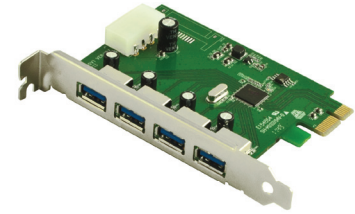

HOT SWAPPABLE EXTERNAL HDMI DISPLAY ADAPTER

HDMI VIDEO ADAPTER

900546

SYSTEM REQUIREMENTS	SUPPORTED OPERATING SYSTEMS	WHAT'S IN THE BOX:
Single Core CPU at 1.2GHz or greater	Windows 7 (all versions)	VisionTek USB 3.0 HDMI Video adapter
512MB memory	Windows Vista (all versions)	CD (Driver & Users Manual)
At least one USB 3.0 port	Windows XP	Quick Install Guide
30Mb of available disk space	NOTE: Although this adapter supports USB 2.0, Video quality might be compromised when using higher resolution monitors.	USB Cable
Maximum resolution: 2048x1152		
Minimum resolution: 800 x 600	Supported Displays (1) HDMI/AUDIO 	

USB 3.0 PCIE EXPANSION CARD - 900544

- Enhances the performance of data transmission beyond existing USB 2.0
- Add 2 USB 3.0 ports to your current system
- Compatible with USB 2.0 devices
- Ideal for external drives and HD Streaming
- Fits any PCI Express Slot adapters
- Simple Set-Up, Plug & Play

- Enhances the performance of data transmission beyond existing USB 2.0
- Add 2 USB 3.0 ports to your current system
- Compatible with USB 2.0 devices
- Ideal for external drives and HD Streaming
- Fits any PCI Express Slot adapters
- Simple Set-Up, Plug & Play