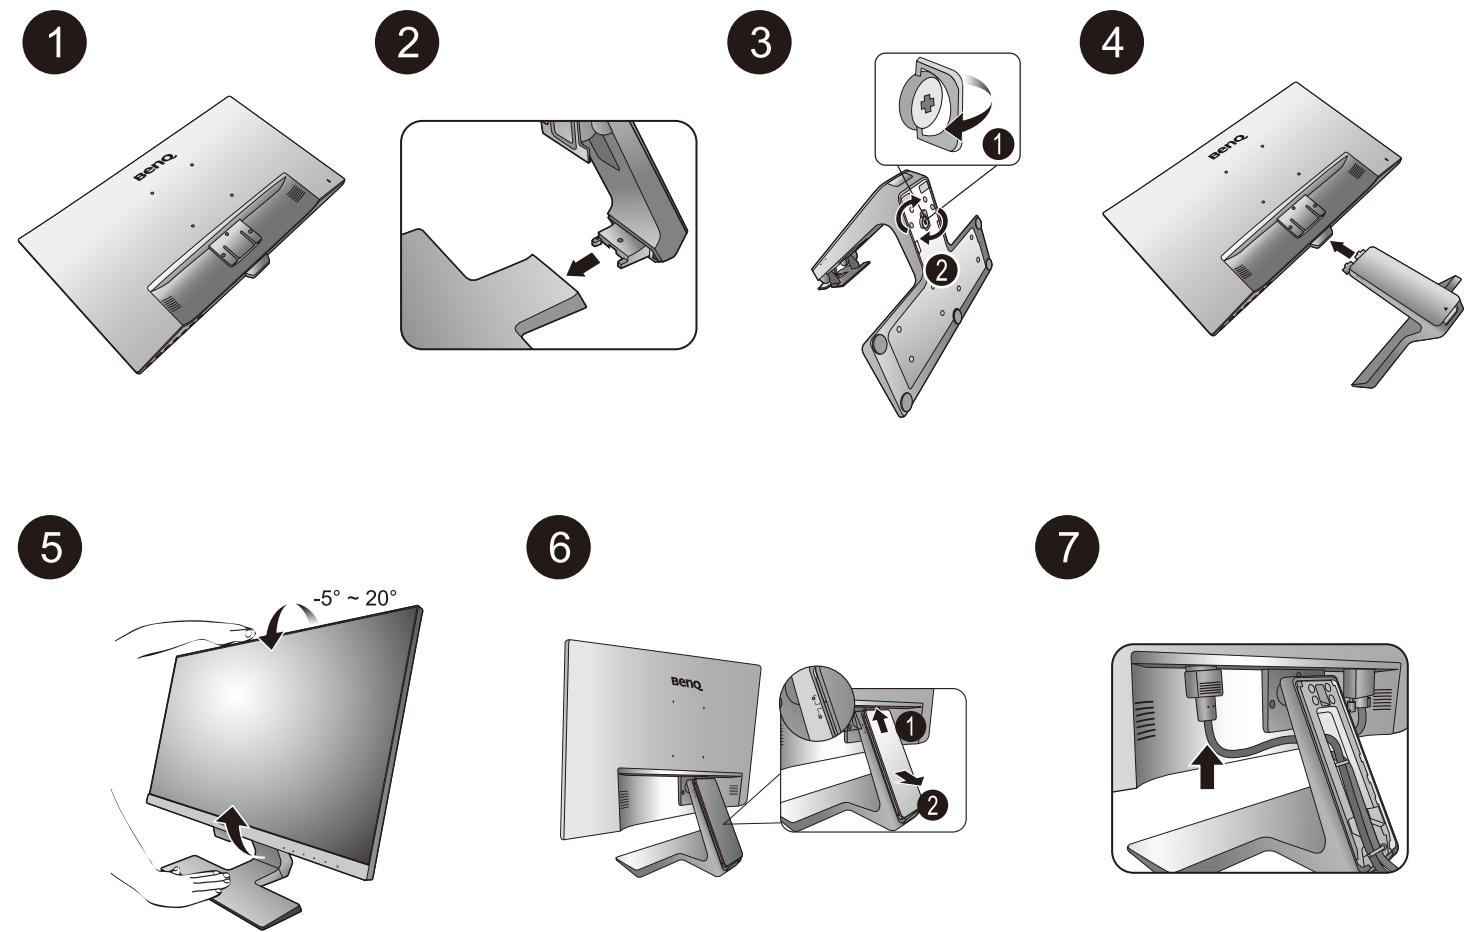

LCD Monitor Quick Start Guide

Stylish Monitor with Eye Care Technology | G Series

DN: G80-EQ-V2

© 2021 BenQ Corporation. All rights reserved. Rights of modification reserved.

GW2280 / GW2280E
GW2283 / GW2283E
GW2480 / GW2480E
GW2480L / GW2480EL
GW2780 / GW2780E