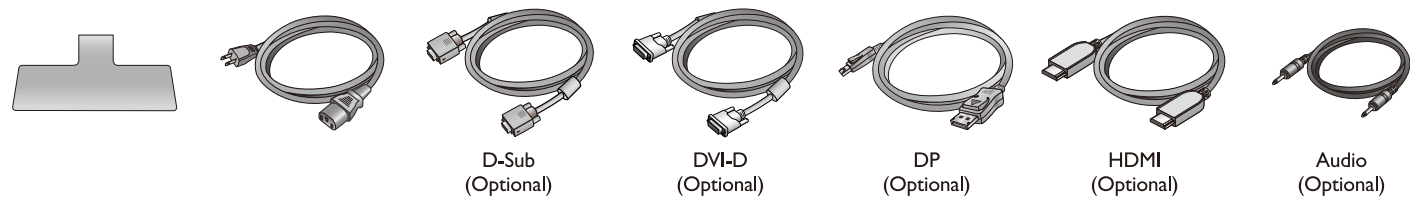

GW2280 / GW2280E
GW2283 / GW2283E
GW2480 / GW2480E
GW2480L / GW2480EL
GW2780 / GW2780E

GL2580H / GL2580HE
GL2580HM / GL2580ME

GL2480 / GL2480E
GL2780 / GL2780E

GW2381 / GW2381E