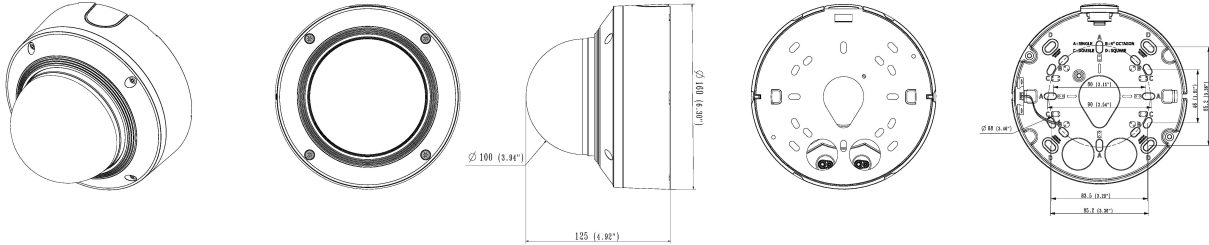

X-PLUS INDOOR VANDAL