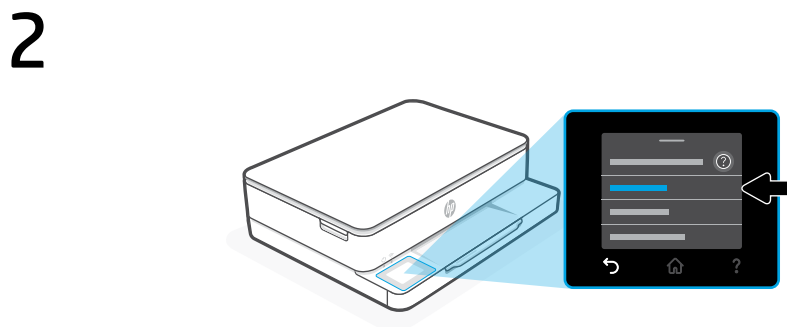

EN On the display, select your language and country or region.

ZHTW 在顯示器上選取您的語言及所在國家或地區。