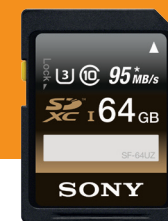

For every photographer

Sony's unrivaled reliability and full range of capacities are perfect for every shooting need.

SD Memory Cards

For everyday use

- Up to 15MB/s¹ transfer speed
- Recommended for high-res photos and full HD video

For advanced shooting

- Up to 40MB/s¹ transfer speed
- Recommended for premium compact and DSLR cameras and full HD camcorders

For the photo enthusiast

- Up to 94MB/s¹ transfer speed
- Up to 60MB/s¹ write speed

64GB and higher recommended for 4k video recording.

For shooting video in 4K, high speed burst shooting & fast transfer

- Up to 95MB/s¹ transfer speed
- Up to 90MB/s¹ write speed

Burst shooting: Capture up to **240** high resolution photos in **1 minute** using continuous shooting mode²