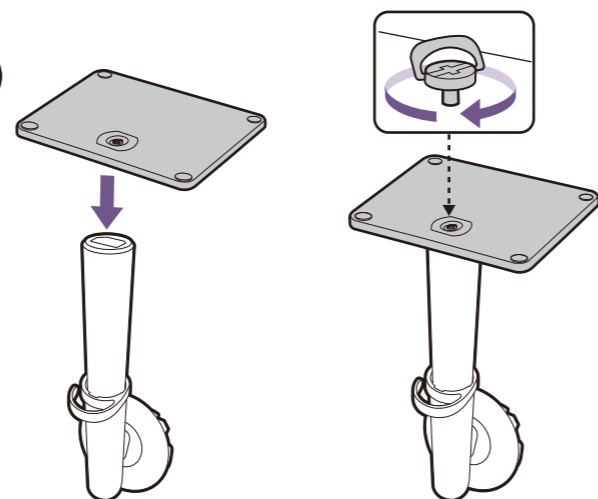

HDMI

USB-C™

Setup

1

2

4

5

6

Display Pilot 2

Angle adjustment

0-40°C 10-90% 0-3000m

-20-60°C 10-60% 0-12000m

HDMI
HIGH-DEFINITION MULTIMEDIA INTERFACE
(For models with HDMI inputs)

The terms HDMI, HDMI High-Definition Multimedia Interface, HDMI Trade Dress and the HDMI Logos are trademarks or registered trademarks of HDMI Licensing Administrator, Inc.