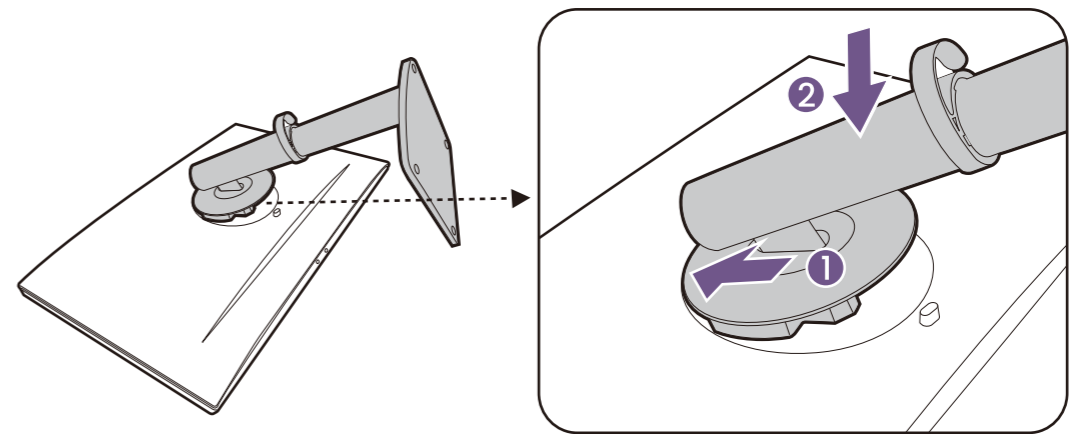

Easy start with videos

LCD Monitor Quick Start Guide

BenQ MA Series

DN: MA270UP-EQ-V0

© 2025 BenQ Corporation. All rights reserved. Rights of modification reserved.

Package contents

Setup

1

2

4

5

6

7

8

9

P/N: 4J.XXXXX.XXX