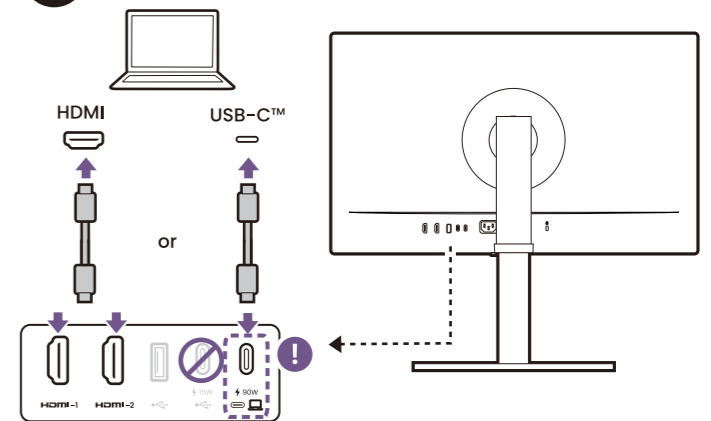

HDMI

USB-C™

Setup

1

2

4

5

6

Display Pilot 2

Angle adjustment

0-40°C 10-90% 0-3000m

-20-60°C 10-60% 0-12000m

HDMI
HIGH-DEFINITION MULTIMEDIA INTERFACE
(For models with HDMI inputs)

The terms HDMI, HDMI High-Definition Multimedia Interface, HDMI Trade Dress and the HDMI Logos are trademarks or registered trademarks of HDMI Licensing Administrator, Inc.