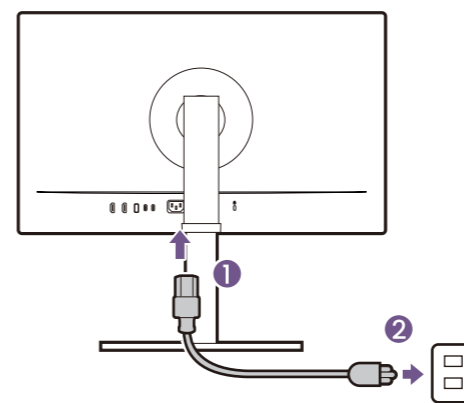

Easy start with videos

LCD Monitor Quick Start Guide

BenQ MA Series

DN: MA270UP-EQ-V0

© 2025 BenQ Corporation. All rights reserved. Rights of modification reserved.

Package contents

Setup

1

2

4

5

6

7

8

9

P/N: 4J.XXXXX.XXX