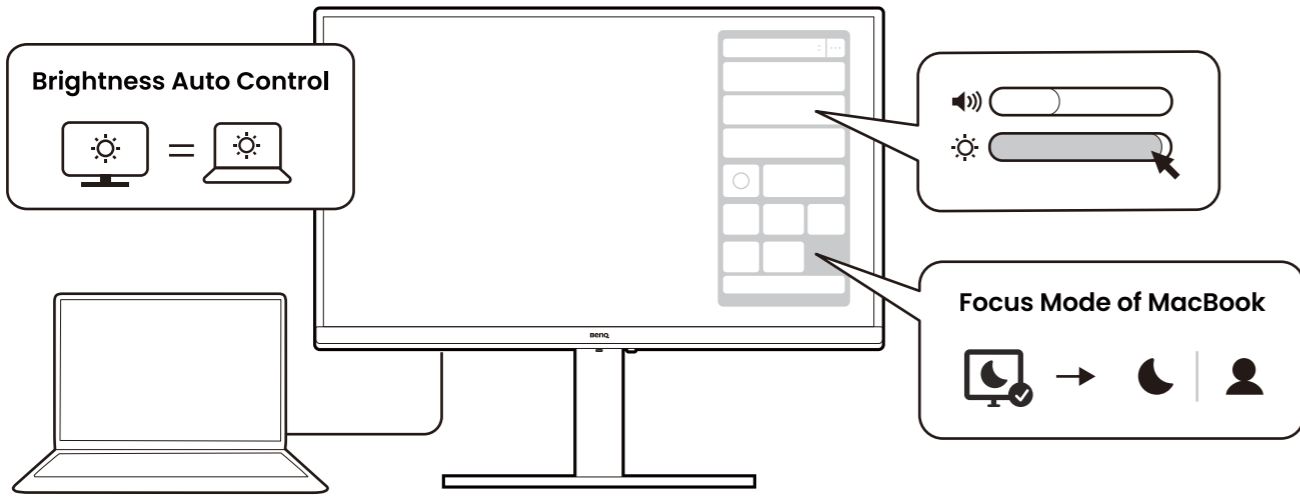

7

8

9

P/N: 4J.XXXXX.XXX

BenQ MA Series

Display Pilot 2

Efficiently Manage Your Display Settings

Support.BenQ.com

Display Pilot 2

Angle adjustment

0-40°C 10-90% 0-3000m

-20-60°C 10-60% 0-12000m

HDMI
HIGH-DEFINITION MULTIMEDIA INTERFACE
(For models with HDMI inputs)

The terms HDMI, HDMI High-Definition Multimedia Interface, HDMI Trade Dress and the HDMI Logos are trademarks or registered trademarks of HDMI Licensing Administrator, Inc.