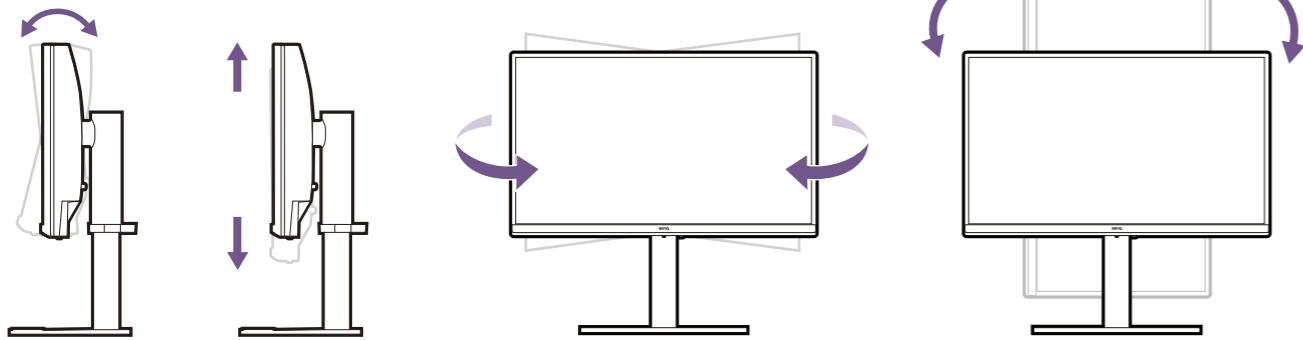

7

8

9

P/N: 4J.XXXXX.XXX

BenQ MA Series

Display Pilot 2

Efficiently Manage Your Display Settings

Support.BenQ.com

Display Pilot 2

Angle adjustment

0-40°C 10-90% 0-3000m

-20-60°C 10-60% 0-12000m

HDMI
HIGH-DEFINITION MULTIMEDIA INTERFACE
(For models with HDMI inputs)

The terms HDMI, HDMI High-Definition Multimedia Interface, HDMI Trade Dress and the HDMI Logos are trademarks or registered trademarks of HDMI Licensing Administrator, Inc.