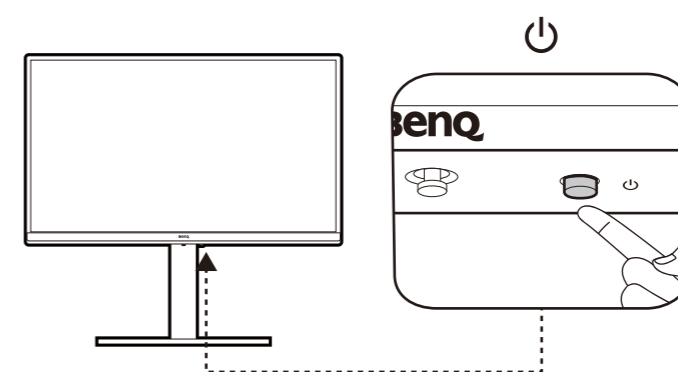

Easy start with videos

LCD Monitor Quick Start Guide

BenQ MA Series

DN: MA270UP-EQ-V0

© 2025 BenQ Corporation. All rights reserved. Rights of modification reserved.

Package contents

Setup

1

2

4

5

6

7

8

9

P/N: 4J.XXXXX.XXX