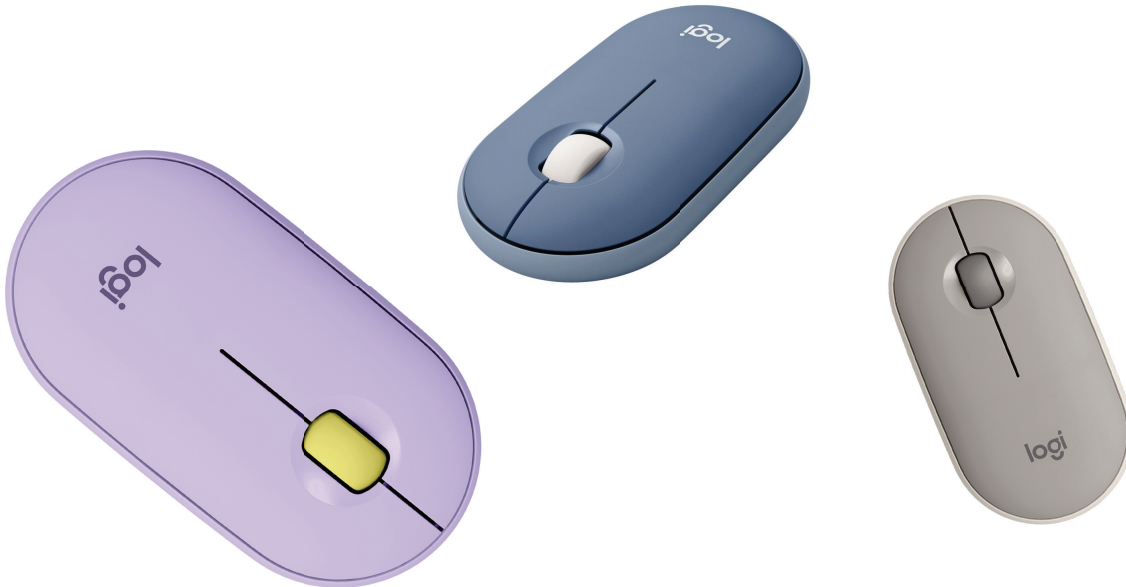

LOGITECH PEBBLE M350

Wireless Mouse

MINIMALIST. MODERN. SILENT.

Own your space with Logitech Pebble M350 – a modern, slim and silent portable mouse designed for your curated lifestyle. Make a statement with this slim mouse that can easily be scooped up and taken to the cafe or library. Silent clicking and scrolling means you can stay focused without disturbing those around you. And the Logitech Pebble stays powered for 18 months¹ on a single AA battery so you don't have to worry about losing power. Connect the Logitech Pebble the way you want – via either *Bluetooth*[®] or the USB receiver. The high-precision optical tracking works on most surfaces.

WHAT'S IN THE BOX

- Mouse
- USB receiver
- AA battery (pre-installed)
- User documentation

FEATURES

- Stand-out design that feels great in your hand and is easy to carry around
- 90% noise reduction for silent clicks and ultra-quiet scrolling¹
- Connect via *Bluetooth*[®] wireless technology or included tiny USB receiver
- Long-lasting 18-month battery life²
- High-precision optical tracking for fast, accurate cursor control

Own your space with Logitech Pebble M350 – a modern, slim, and silent portable mouse designed for your curated lifestyle. Make a statement with this slim mouse that can easily be scooped up and brought to the cafe or library. Silent clicking and scrolling means you can stay focused without disturbing those around you. And the Logitech Pebble stays powered for 18-months* on a single AA battery so you don't have to worry about losing power. Connect the Logitech Pebble the way you want – via either *Bluetooth*® or the USB receiver. The high-precision optical tracking works on most surfaces. (*Battery life may vary based on user and computing conditions.)

25-word description

Own your space with Logitech Pebble M350 – a modern, slim, and silent portable mouse designed for your curated lifestyle.