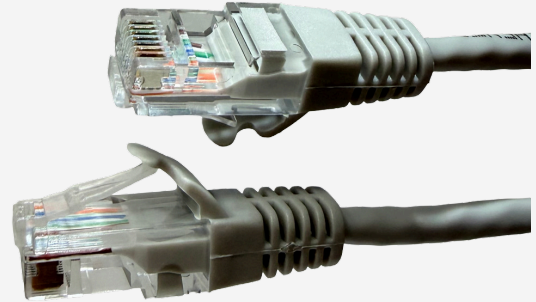

## 6FT CAT5E RJ45 UTP Pure Copper Patch Cable (Gray)

*Engineered for reliable, high-speed data transmission with durable, long-lasting performance for demanding network environments.*

### Key Features

 RJ-45 Connectors  
EIA/TIA 568B Pinout

 RoHS Compliant

 Pure Copper  
construction

 PVC Jacket rated  
FT1, UL

 30 µin Gold-Plated  
Contacts

 Up to 2.5Gbps Data  
transfer speed

### Technical Highlights

SKU Name	4XC5EPATCH6GR
Warranty	Lifetime
Cable Properties	Pure Copper, Stranded conductors with PVC jacket
Compliances	FT1/UL Fire Rating, RoHS

### Application(s)

Built for network technicians, system integrators, and office environments, this cable delivers dependable, high-speed performance for routers, switches, servers, and workstation setups.