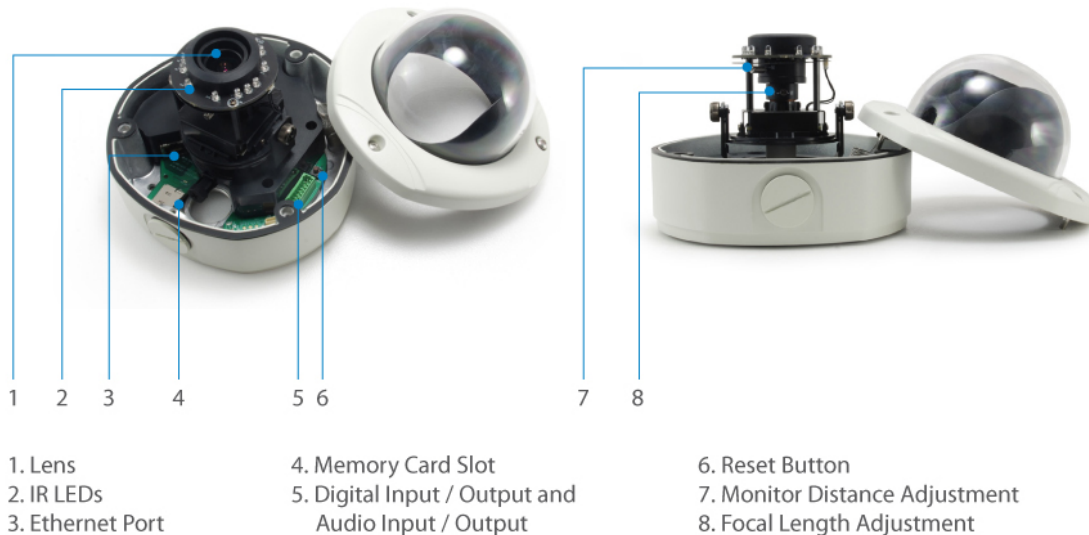

### Key Features

- 2.8-12 mm adjustable Vari-focal length for wide angle surveillance
- Weatherproof IP67-rated housing
- Built-in Micro SDHC/SDXC card slot for local storage
- 3-Megapixel high-definition resolution
- 
- Features WDR (Wide Dynamic Range) to enhance visibility under extremely bright or dark environments
- Vandal-proof IK10-rated housing
- Built-in infrared LEDs for night viewing up to 30m
- Removable IR-cut filter for day and night surveillance
- Compression: H.264/MJPEG
- Power support: PoE (IEEE 802.3af)
- Free video surveillance and CMS (Central Management System) software with 64-channel license

#### IR LED:

15 IR LEDs for illumination up to 30m