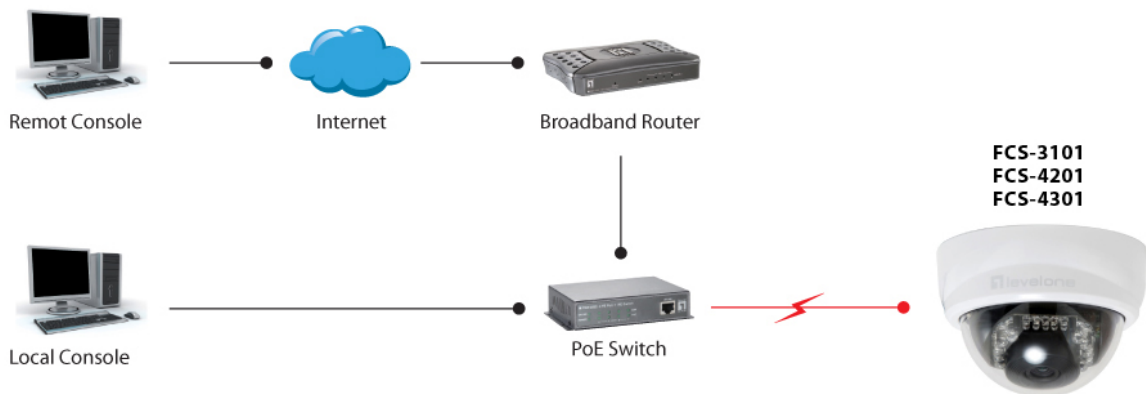

Browser: Internet Explorer 6.x or above, Firefox, Chrome, Safari

Cell phone: 3GPP player

Real Player: 10.5 or above

Quick Time 6.5 or above

Diagram

— Ethernet Cable (Data)

⚡ PoE (Power + Data)

Order Information

FCS-4301

Package Contents

FCS-4301

Power Adapter

RJ-45 Female/Female Coupler

Mounting Kit

Quick Installation Guide

Resource CD (User Manual, Utility, 64-CH Monitoring Software)