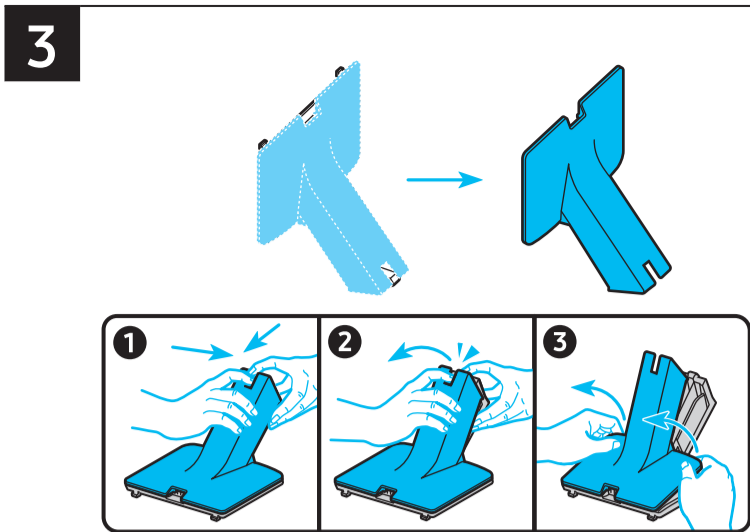

SAMSUNG

Unpacking and Installation Guide

USB	USB + ARC	OPTICAL	LAN
ARC	HDMI (eARC)	LAN	LAN
HDMI	HDMI	ANTENNA	ANTENNA

Scan this QR code with your smart phone to see helpful videos.

	A	B	C	D	E	F	G	H
43QN9*D	37.8 inches (960.8 mm)	22.0 inches (558.9 mm)	1.1 inches (26.9 mm)	24.4 inches (619.9 mm)	8.7 inches (220.0 mm)	42.5 inches	20.7 lbs (9.4 kg)	29.5 lbs (13.4 kg)
50QN9*D	43.8 inches (1113.6 mm)	25.4 inches (644.1 mm)	1.1 inches (26.9 mm)	27.8 inches (705.4 mm)	8.7 inches (220.0 mm)	49.5 inches	29.8 lbs (13.5 kg)	38.8 lbs (17.6 kg)
55QN9*D	48.3 inches (1227.4 mm)	27.8 inches (705.6 mm)	1.1 inches (26.9 mm)	30.2 inches (768.2 mm)	9.3 inches (237.0 mm)	54.6 inches	39.0 lbs (17.7 kg)	45.4 lbs (20.6 kg)
65QN9*D	56.9 inches (1446.3 mm)	32.6 inches (828.7 mm)	1.1 inches (26.9 mm)	35.1 inches (891.3 mm)	10.7 inches (270.6 mm)	64.5 inches	53.4 lbs (24.2 kg)	60.6 lbs (27.5 kg)
75QN9*D	65.7 inches (1670.0 mm)	37.7 inches (957.4 mm)	1.1 inches (27.7 mm)	40.0 inches (1017.2 mm)	11.9 inches (301.2 mm)	74.5 inches	75.2 lbs (34.1 kg)	87.5 lbs (39.7 kg)
85QN9*D	74.5 inches (1892.2 mm)	42.6 inches (1081.9 mm)	1.1 inches (27.9 mm)	45.0 inches (1143.0 mm)	12.6 inches (321.3 mm)	84.5 inches	96.0 lbs (43.5 kg)	110.0 lbs (49.9 kg)

*: 0-9, A-Z

	VESA A x B (mm)	C (mm)	D	E x 4	F (mm)	G (inches)	H (inches)	I (inches)
43QN9*D	200 x 200	11-13	C + ★	M8	1.25	7.5	15.0	6.7
50QN9*D						8.2	18.0	9.3
55QN9*D	9.4					20.2	10.5	
65QN9*D	8.4					20.6	12.4	
75QN9*D	9.6					25.0	12.3	
85QN9*D	600 x 400	8.7	25.4	18.2				