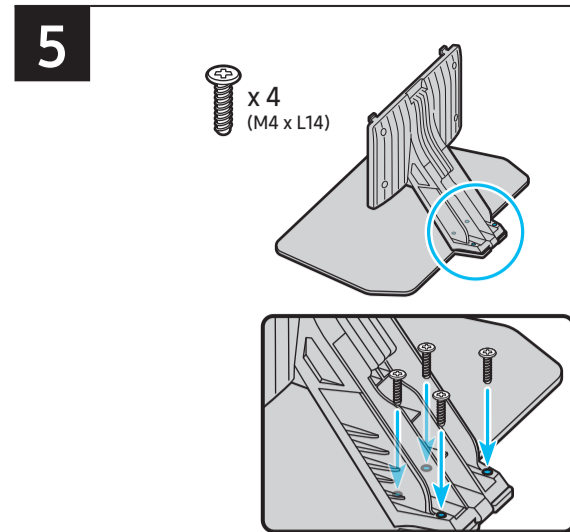

SAMSUNG

Unpacking and Installation Guide

USB	USB + ARC	OPTICAL	LAN
ARC	HDMI (eARC)	LAN	LAN
HDMI	HDMI	ANTENNA	ANTENNA

Scan this QR code with your smart phone to see helpful videos.

	A	B	C	D	E	F	G	H
43QN9*D	37.8 inches (960.8 mm)	22.0 inches (558.9 mm)	1.1 inches (26.9 mm)	24.4 inches (619.9 mm)	8.7 inches (220.0 mm)	42.5 inches	20.7 lbs (9.4 kg)	29.5 lbs (13.4 kg)
50QN9*D	43.8 inches (1113.6 mm)	25.4 inches (644.1 mm)	1.1 inches (26.9 mm)	27.8 inches (705.4 mm)	8.7 inches (220.0 mm)	49.5 inches	29.8 lbs (13.5 kg)	38.8 lbs (17.6 kg)
55QN9*D	48.3 inches (1227.4 mm)	27.8 inches (705.6 mm)	1.1 inches (26.9 mm)	30.2 inches (768.2 mm)	9.3 inches (237.0 mm)	54.6 inches	39.0 lbs (17.7 kg)	45.4 lbs (20.6 kg)
65QN9*D	56.9 inches (1446.3 mm)	32.6 inches (828.7 mm)	1.1 inches (26.9 mm)	35.1 inches (891.3 mm)	10.7 inches (270.6 mm)	64.5 inches	53.4 lbs (24.2 kg)	60.6 lbs (27.5 kg)
75QN9*D	65.7 inches (1670.0 mm)	37.7 inches (957.4 mm)	1.1 inches (27.7 mm)	40.0 inches (1017.2 mm)	11.9 inches (301.2 mm)	74.5 inches	75.2 lbs (34.1 kg)	87.5 lbs (39.7 kg)
85QN9*D	74.5 inches (1892.2 mm)	42.6 inches (1081.9 mm)	1.1 inches (27.9 mm)	45.0 inches (1143.0 mm)	12.6 inches (321.3 mm)	84.5 inches	96.0 lbs (43.5 kg)	110.0 lbs (49.9 kg)

*: 0-9, A-Z

	VESA A x B (mm)	C (mm)	D	E x 4	F (mm)	G (inches)	H (inches)	I (inches)
43QN9*D	200 x 200	11-13	C + ★	M8	1.25	7.5	15.0	6.7
50QN9*D						8.2	18.0	9.3
55QN9*D	9.4					20.2	10.5	
65QN9*D	8.4					20.6	12.4	
75QN9*D	9.6					25.0	12.3	
85QN9*D	600 x 400	8.7	25.4	18.2				