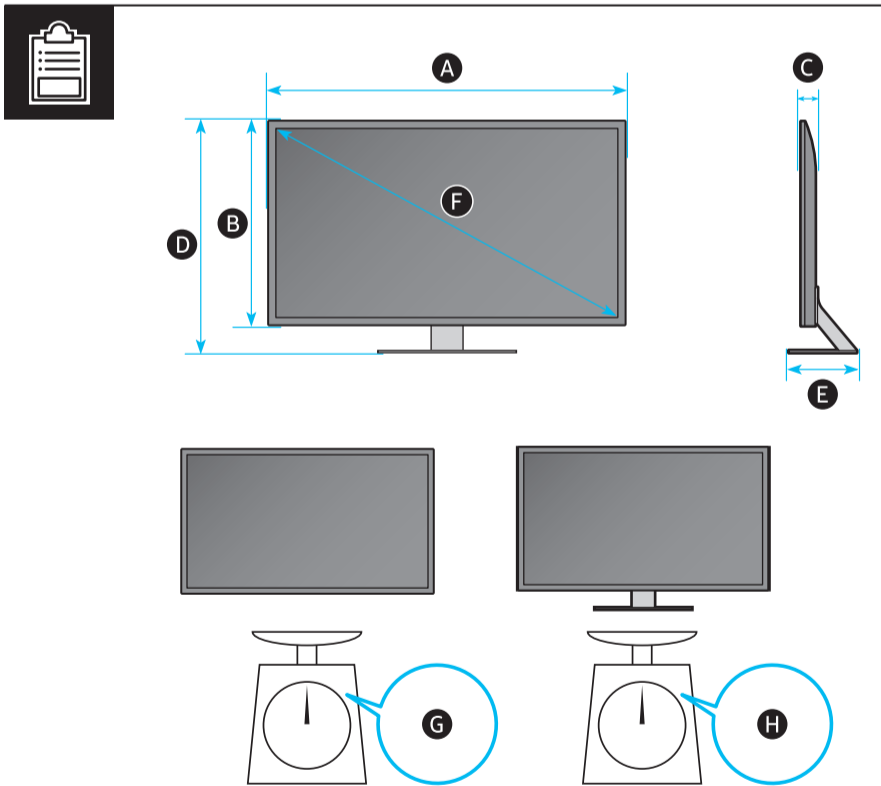

SAMSUNG

Unpacking and Installation Guide

USB	USB + ARC	OPTICAL	LAN
ARC	HDMI (eARC)	LAN	LAN
HDMI	HDMI	ANTENNA	ANTENNA

Scan this QR code with your smart phone to see helpful videos.

	A	B	C	D	E	F	G	H
43QN9*D	37.8 inches (960.8 mm)	22.0 inches (558.9 mm)	1.1 inches (26.9 mm)	24.4 inches (619.9 mm)	8.7 inches (220.0 mm)	42.5 inches	20.7 lbs (9.4 kg)	29.5 lbs (13.4 kg)
50QN9*D	43.8 inches (1113.6 mm)	25.4 inches (644.1 mm)	1.1 inches (26.9 mm)	27.8 inches (705.4 mm)	8.7 inches (220.0 mm)	49.5 inches	29.8 lbs (13.5 kg)	38.8 lbs (17.6 kg)
55QN9*D	48.3 inches (1227.4 mm)	27.8 inches (705.6 mm)	1.1 inches (26.9 mm)	30.2 inches (768.2 mm)	9.3 inches (237.0 mm)	54.6 inches	39.0 lbs (17.7 kg)	45.4 lbs (20.6 kg)
65QN9*D	56.9 inches (1446.3 mm)	32.6 inches (828.7 mm)	1.1 inches (26.9 mm)	35.1 inches (891.3 mm)	10.7 inches (270.6 mm)	64.5 inches	53.4 lbs (24.2 kg)	60.6 lbs (27.5 kg)
75QN9*D	65.7 inches (1670.0 mm)	37.7 inches (957.4 mm)	1.1 inches (27.7 mm)	40.0 inches (1017.2 mm)	11.9 inches (301.2 mm)	74.5 inches	75.2 lbs (34.1 kg)	87.5 lbs (39.7 kg)
85QN9*D	74.5 inches (1892.2 mm)	42.6 inches (1081.9 mm)	1.1 inches (27.9 mm)	45.0 inches (1143.0 mm)	12.6 inches (321.3 mm)	84.5 inches	96.0 lbs (43.5 kg)	110.0 lbs (49.9 kg)

*: 0-9, A-Z

	VESA A x B (mm)	C (mm)	D	E x 4	F (mm)	G (inches)	H (inches)	I (inches)
43QN9*D	200 x 200	11-13	C + ★	M8	1.25	7.5	15.0	6.7
50QN9*D						8.2	18.0	9.3
55QN9*D	9.4					20.2	10.5	
65QN9*D	8.4					20.6	12.4	
75QN9*D	9.6					25.0	12.3	
85QN9*D	600 x 400	8.7	25.4	18.2				