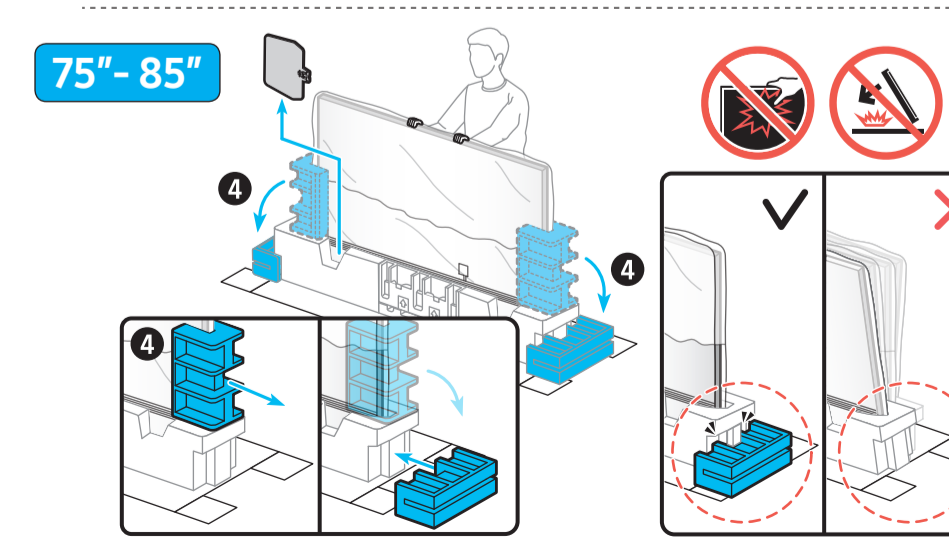

SAMSUNG

Unpacking and Installation Guide

USB	USB + ARC	OPTICAL	LAN
ARC	HDMI (eARC)	LAN	LAN
HDMI	HDMI	ANTENNA	ANTENNA

Scan this QR code with your smart phone to see helpful videos.

	A	B	C	D	E	F	G	H
43QN9*D	37.8 inches (960.8 mm)	22.0 inches (558.9 mm)	1.1 inches (26.9 mm)	24.4 inches (619.9 mm)	8.7 inches (220.0 mm)	42.5 inches	20.7 lbs (9.4 kg)	29.5 lbs (13.4 kg)
50QN9*D	43.8 inches (1113.6 mm)	25.4 inches (644.1 mm)	1.1 inches (26.9 mm)	27.8 inches (705.4 mm)	8.7 inches (220.0 mm)	49.5 inches	29.8 lbs (13.5 kg)	38.8 lbs (17.6 kg)
55QN9*D	48.3 inches (1227.4 mm)	27.8 inches (705.6 mm)	1.1 inches (26.9 mm)	30.2 inches (768.2 mm)	9.3 inches (237.0 mm)	54.6 inches	39.0 lbs (17.7 kg)	45.4 lbs (20.6 kg)
65QN9*D	56.9 inches (1446.3 mm)	32.6 inches (828.7 mm)	1.1 inches (26.9 mm)	35.1 inches (891.3 mm)	10.7 inches (270.6 mm)	64.5 inches	53.4 lbs (24.2 kg)	60.6 lbs (27.5 kg)
75QN9*D	65.7 inches (1670.0 mm)	37.7 inches (957.4 mm)	1.1 inches (27.7 mm)	40.0 inches (1017.2 mm)	11.9 inches (301.2 mm)	74.5 inches	75.2 lbs (34.1 kg)	87.5 lbs (39.7 kg)
85QN9*D	74.5 inches (1892.2 mm)	42.6 inches (1081.9 mm)	1.1 inches (27.9 mm)	45.0 inches (1143.0 mm)	12.6 inches (321.3 mm)	84.5 inches	96.0 lbs (43.5 kg)	110.0 lbs (49.9 kg)

*: 0-9, A-Z

	VESA A x B (mm)	C (mm)	D	E x 4	F (mm)	G (inches)	H (inches)	I (inches)
43QN9*D	200 x 200	11-13	C + ★	M8	1.25	7.5	15.0	6.7
50QN9*D						8.2	18.0	9.3
55QN9*D	9.4					20.2	10.5	
65QN9*D	8.4					20.6	12.4	
75QN9*D	9.6					25.0	12.3	
85QN9*D	600 x 400	8.7	25.4	18.2				