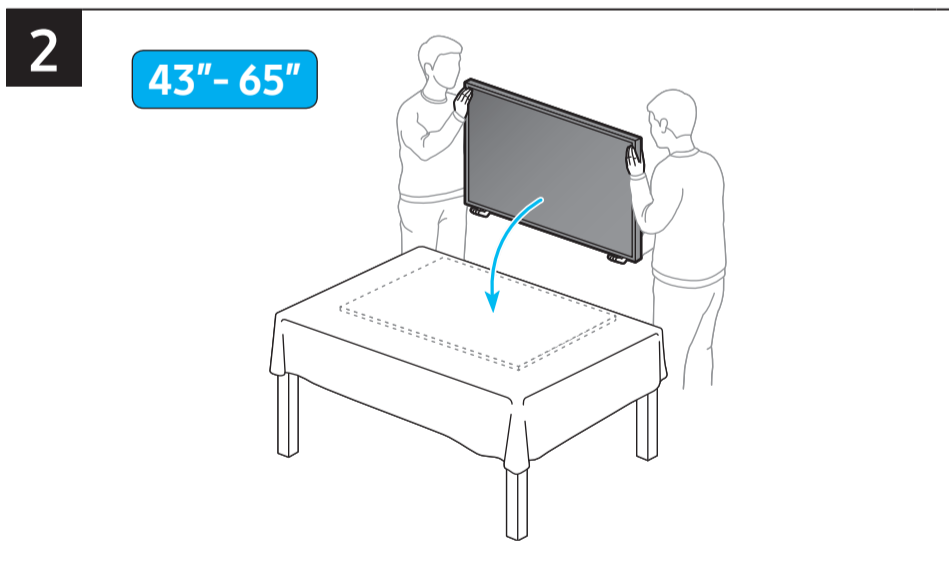

SAMSUNG

Unpacking and Installation Guide

USB	USB + ARC	OPTICAL	LAN
ARC	HDMI (eARC)	LAN	LAN
HDMI	HDMI	ANTENNA	ANTENNA

Scan this QR code with your smart phone to see helpful videos.

	A	B	C	D	E	F	G	H
43QN9*D	37.8 inches (960.8 mm)	22.0 inches (558.9 mm)	1.1 inches (26.9 mm)	24.4 inches (619.9 mm)	8.7 inches (220.0 mm)	42.5 inches	20.7 lbs (9.4 kg)	29.5 lbs (13.4 kg)
50QN9*D	43.8 inches (1113.6 mm)	25.4 inches (644.1 mm)	1.1 inches (26.9 mm)	27.8 inches (705.4 mm)	8.7 inches (220.0 mm)	49.5 inches	29.8 lbs (13.5 kg)	38.8 lbs (17.6 kg)
55QN9*D	48.3 inches (1227.4 mm)	27.8 inches (705.6 mm)	1.1 inches (26.9 mm)	30.2 inches (768.2 mm)	9.3 inches (237.0 mm)	54.6 inches	39.0 lbs (17.7 kg)	45.4 lbs (20.6 kg)
65QN9*D	56.9 inches (1446.3 mm)	32.6 inches (828.7 mm)	1.1 inches (26.9 mm)	35.1 inches (891.3 mm)	10.7 inches (270.6 mm)	64.5 inches	53.4 lbs (24.2 kg)	60.6 lbs (27.5 kg)
75QN9*D	65.7 inches (1670.0 mm)	37.7 inches (957.4 mm)	1.1 inches (27.7 mm)	40.0 inches (1017.2 mm)	11.9 inches (301.2 mm)	74.5 inches	75.2 lbs (34.1 kg)	87.5 lbs (39.7 kg)
85QN9*D	74.5 inches (1892.2 mm)	42.6 inches (1081.9 mm)	1.1 inches (27.9 mm)	45.0 inches (1143.0 mm)	12.6 inches (321.3 mm)	84.5 inches	96.0 lbs (43.5 kg)	110.0 lbs (49.9 kg)

*: 0-9, A-Z

	VESA A x B (mm)	C (mm)	D	E x 4	F (mm)	G (inches)	H (inches)	I (inches)
43QN9*D	200 x 200	11-13	C + ★	M8	1.25	7.5	15.0	6.7
50QN9*D						8.2	18.0	9.3
55QN9*D	9.4					20.2	10.5	
65QN9*D	8.4					20.6	12.4	
75QN9*D	9.6					25.0	12.3	
85QN9*D	600 x 400	8.7	25.4	18.2				