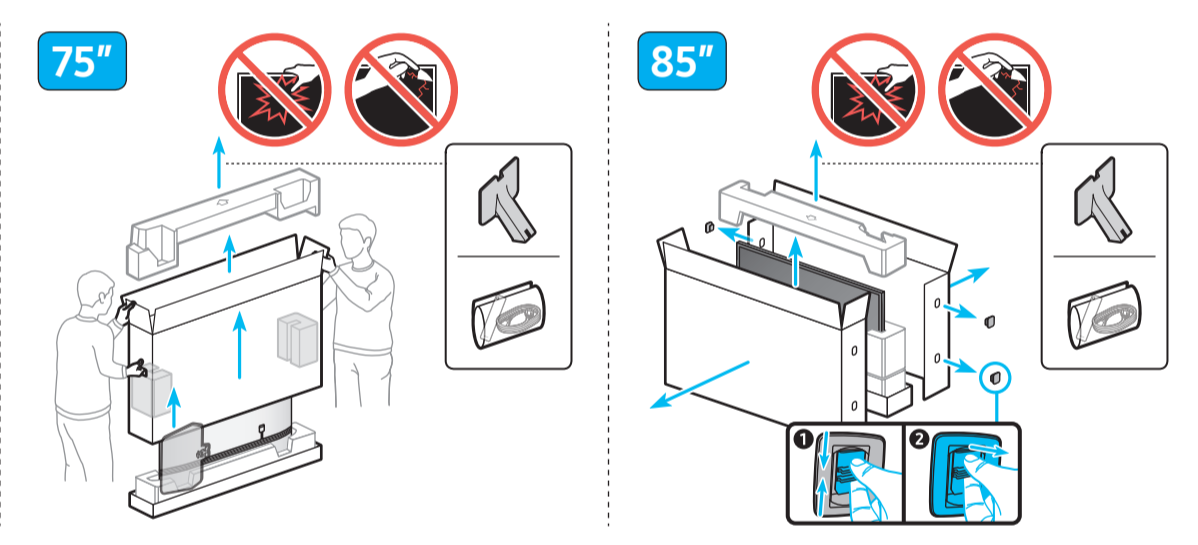

SAMSUNG

Unpacking and Installation Guide

USB	USB + ARC	OPTICAL	LAN
ARC	HDMI (eARC)	LAN	LAN
HDMI	HDMI	ANTENNA	ANTENNA

Scan this QR code with your smart phone to see helpful videos.

	A	B	C	D	E	F	G	H
43QN9*D	37.8 inches (960.8 mm)	22.0 inches (558.9 mm)	1.1 inches (26.9 mm)	24.4 inches (619.9 mm)	8.7 inches (220.0 mm)	42.5 inches	20.7 lbs (9.4 kg)	29.5 lbs (13.4 kg)
50QN9*D	43.8 inches (1113.6 mm)	25.4 inches (644.1 mm)	1.1 inches (26.9 mm)	27.8 inches (705.4 mm)	8.7 inches (220.0 mm)	49.5 inches	29.8 lbs (13.5 kg)	38.8 lbs (17.6 kg)
55QN9*D	48.3 inches (1227.4 mm)	27.8 inches (705.6 mm)	1.1 inches (26.9 mm)	30.2 inches (768.2 mm)	9.3 inches (237.0 mm)	54.6 inches	39.0 lbs (17.7 kg)	45.4 lbs (20.6 kg)
65QN9*D	56.9 inches (1446.3 mm)	32.6 inches (828.7 mm)	1.1 inches (26.9 mm)	35.1 inches (891.3 mm)	10.7 inches (270.6 mm)	64.5 inches	53.4 lbs (24.2 kg)	60.6 lbs (27.5 kg)
75QN9*D	65.7 inches (1670.0 mm)	37.7 inches (957.4 mm)	1.1 inches (27.7 mm)	40.0 inches (1017.2 mm)	11.9 inches (301.2 mm)	74.5 inches	75.2 lbs (34.1 kg)	87.5 lbs (39.7 kg)
85QN9*D	74.5 inches (1892.2 mm)	42.6 inches (1081.9 mm)	1.1 inches (27.9 mm)	45.0 inches (1143.0 mm)	12.6 inches (321.3 mm)	84.5 inches	96.0 lbs (43.5 kg)	110.0 lbs (49.9 kg)

*: 0-9, A-Z

	VESA A x B (mm)	C (mm)	D	E x 4	F (mm)	G (inches)	H (inches)	I (inches)
43QN9*D	200 x 200	11-13	C + ★	M8	1.25	7.5	15.0	6.7
50QN9*D						8.2	18.0	9.3
55QN9*D	9.4					20.2	10.5	
65QN9*D	8.4					20.6	12.4	
75QN9*D	9.6					25.0	12.3	
85QN9*D	600 x 400	8.7	25.4	18.2				