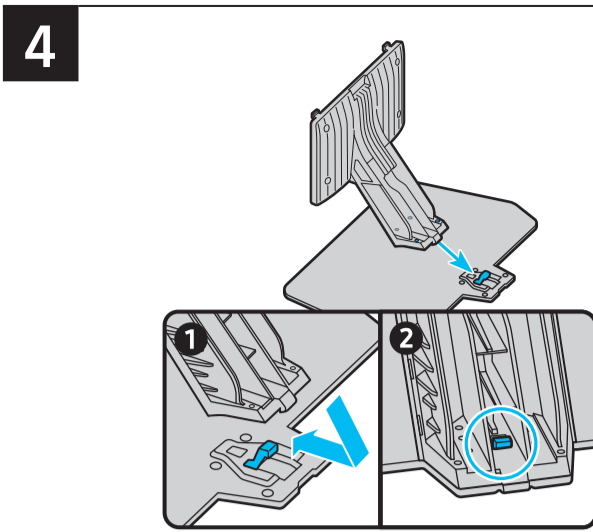

SAMSUNG

Unpacking and Installation Guide

USB	USB + ARC	OPTICAL	LAN
ARC	HDMI (eARC)	LAN	LAN
HDMI	HDMI	ANTENNA	ANTENNA

Scan this QR code with your smart phone to see helpful videos.

	A	B	C	D	E	F	G	H
43QN9*D	37.8 inches (960.8 mm)	22.0 inches (558.9 mm)	1.1 inches (26.9 mm)	24.4 inches (619.9 mm)	8.7 inches (220.0 mm)	42.5 inches	20.7 lbs (9.4 kg)	29.5 lbs (13.4 kg)
50QN9*D	43.8 inches (1113.6 mm)	25.4 inches (644.1 mm)	1.1 inches (26.9 mm)	27.8 inches (705.4 mm)	8.7 inches (220.0 mm)	49.5 inches	29.8 lbs (13.5 kg)	38.8 lbs (17.6 kg)
55QN9*D	48.3 inches (1227.4 mm)	27.8 inches (705.6 mm)	1.1 inches (26.9 mm)	30.2 inches (768.2 mm)	9.3 inches (237.0 mm)	54.6 inches	39.0 lbs (17.7 kg)	45.4 lbs (20.6 kg)
65QN9*D	56.9 inches (1446.3 mm)	32.6 inches (828.7 mm)	1.1 inches (26.9 mm)	35.1 inches (891.3 mm)	10.7 inches (270.6 mm)	64.5 inches	53.4 lbs (24.2 kg)	60.6 lbs (27.5 kg)
75QN9*D	65.7 inches (1670.0 mm)	37.7 inches (957.4 mm)	1.1 inches (27.7 mm)	40.0 inches (1017.2 mm)	11.9 inches (301.2 mm)	74.5 inches	75.2 lbs (34.1 kg)	87.5 lbs (39.7 kg)
85QN9*D	74.5 inches (1892.2 mm)	42.6 inches (1081.9 mm)	1.1 inches (27.9 mm)	45.0 inches (1143.0 mm)	12.6 inches (321.3 mm)	84.5 inches	96.0 lbs (43.5 kg)	110.0 lbs (49.9 kg)

*: 0-9, A-Z

	VESA A x B (mm)	C (mm)	D	E x 4	F (mm)	G (inches)	H (inches)	I (inches)
43QN9*D	200 x 200	11-13	C + ★	M8	1.25	7.5	15.0	6.7
50QN9*D						8.2	18.0	9.3
55QN9*D	9.4					20.2	10.5	
65QN9*D	8.4					20.6	12.4	
75QN9*D	9.6					25.0	12.3	
85QN9*D	600 x 400	8.7	25.4	18.2				