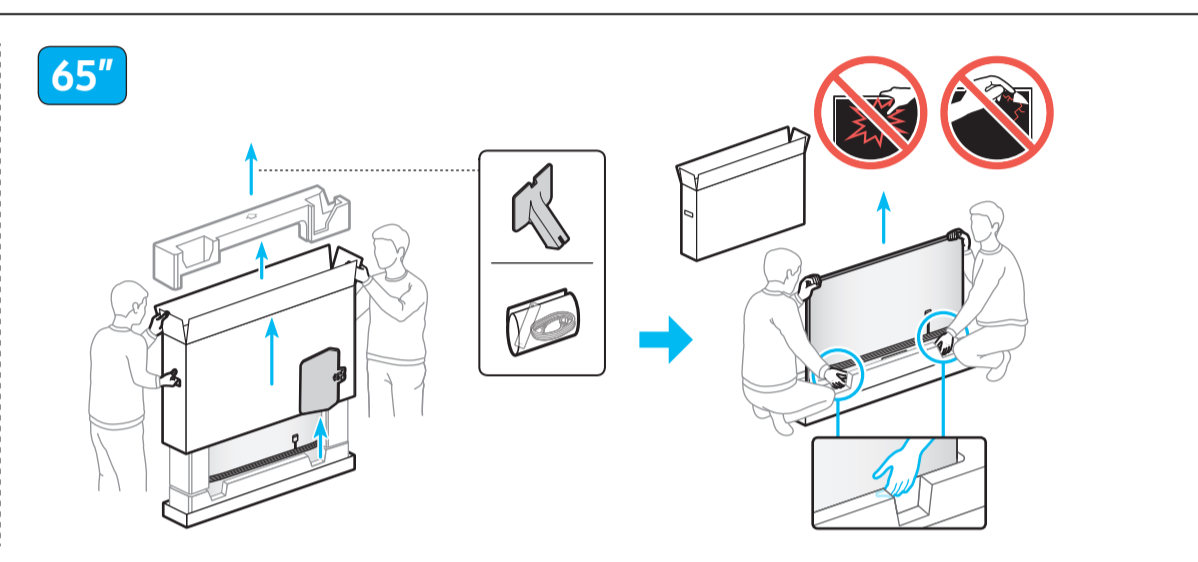

SAMSUNG

Unpacking and Installation Guide

USB	USB + ARC	OPTICAL	LAN
ARC	HDMI (eARC)	LAN	LAN
HDMI	HDMI	ANTENNA	ANTENNA

Scan this QR code with your smart phone to see helpful videos.

	A	B	C	D	E	F	G	H
43QN9*D	37.8 inches (960.8 mm)	22.0 inches (558.9 mm)	1.1 inches (26.9 mm)	24.4 inches (619.9 mm)	8.7 inches (220.0 mm)	42.5 inches	20.7 lbs (9.4 kg)	29.5 lbs (13.4 kg)
50QN9*D	43.8 inches (1113.6 mm)	25.4 inches (644.1 mm)	1.1 inches (26.9 mm)	27.8 inches (705.4 mm)	8.7 inches (220.0 mm)	49.5 inches	29.8 lbs (13.5 kg)	38.8 lbs (17.6 kg)
55QN9*D	48.3 inches (1227.4 mm)	27.8 inches (705.6 mm)	1.1 inches (26.9 mm)	30.2 inches (768.2 mm)	9.3 inches (237.0 mm)	54.6 inches	39.0 lbs (17.7 kg)	45.4 lbs (20.6 kg)
65QN9*D	56.9 inches (1446.3 mm)	32.6 inches (828.7 mm)	1.1 inches (26.9 mm)	35.1 inches (891.3 mm)	10.7 inches (270.6 mm)	64.5 inches	53.4 lbs (24.2 kg)	60.6 lbs (27.5 kg)
75QN9*D	65.7 inches (1670.0 mm)	37.7 inches (957.4 mm)	1.1 inches (27.7 mm)	40.0 inches (1017.2 mm)	11.9 inches (301.2 mm)	74.5 inches	75.2 lbs (34.1 kg)	87.5 lbs (39.7 kg)
85QN9*D	74.5 inches (1892.2 mm)	42.6 inches (1081.9 mm)	1.1 inches (27.9 mm)	45.0 inches (1143.0 mm)	12.6 inches (321.3 mm)	84.5 inches	96.0 lbs (43.5 kg)	110.0 lbs (49.9 kg)

*: 0-9, A-Z

	VESA A x B (mm)	C (mm)	D	E x 4	F (mm)	G (inches)	H (inches)	I (inches)
43QN9*D	200 x 200	11-13	C + ★	M8	1.25	7.5	15.0	6.7
50QN9*D						8.2	18.0	9.3
55QN9*D	9.4					20.2	10.5	
65QN9*D	8.4					20.6	12.4	
75QN9*D	9.6					25.0	12.3	
85QN9*D	600 x 400	8.7	25.4	18.2				