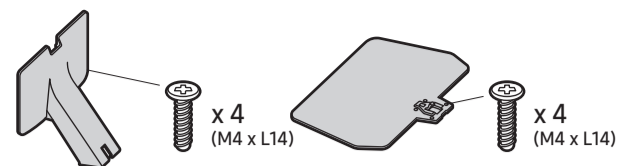

SAMSUNG

Unpacking and Installation Guide

USB	USB + ARC	OPTICAL	LAN
ARC	HDMI (eARC)	LAN	LAN
HDMI	HDMI	ANTENNA	ANTENNA

Scan this QR code with your smart phone to see helpful videos.

	A	B	C	D	E	F	G	H
43QN9*D	37.8 inches (960.8 mm)	22.0 inches (558.9 mm)	1.1 inches (26.9 mm)	24.4 inches (619.9 mm)	8.7 inches (220.0 mm)	42.5 inches	20.7 lbs (9.4 kg)	29.5 lbs (13.4 kg)
50QN9*D	43.8 inches (1113.6 mm)	25.4 inches (644.1 mm)	1.1 inches (26.9 mm)	27.8 inches (705.4 mm)	8.7 inches (220.0 mm)	49.5 inches	29.8 lbs (13.5 kg)	38.8 lbs (17.6 kg)
55QN9*D	48.3 inches (1227.4 mm)	27.8 inches (705.6 mm)	1.1 inches (26.9 mm)	30.2 inches (768.2 mm)	9.3 inches (237.0 mm)	54.6 inches	39.0 lbs (17.7 kg)	45.4 lbs (20.6 kg)
65QN9*D	56.9 inches (1446.3 mm)	32.6 inches (828.7 mm)	1.1 inches (26.9 mm)	35.1 inches (891.3 mm)	10.7 inches (270.6 mm)	64.5 inches	53.4 lbs (24.2 kg)	60.6 lbs (27.5 kg)
75QN9*D	65.7 inches (1670.0 mm)	37.7 inches (957.4 mm)	1.1 inches (27.7 mm)	40.0 inches (1017.2 mm)	11.9 inches (301.2 mm)	74.5 inches	75.2 lbs (34.1 kg)	87.5 lbs (39.7 kg)
85QN9*D	74.5 inches (1892.2 mm)	42.6 inches (1081.9 mm)	1.1 inches (27.9 mm)	45.0 inches (1143.0 mm)	12.6 inches (321.3 mm)	84.5 inches	96.0 lbs (43.5 kg)	110.0 lbs (49.9 kg)

*: 0-9, A-Z

	VESA A x B (mm)	C (mm)	D	E x 4	F (mm)	G (inches)	H (inches)	I (inches)
43QN9*D	200 x 200	11-13	C + ★	M8	1.25	7.5	15.0	6.7
50QN9*D						8.2	18.0	9.3
55QN9*D	9.4					20.2	10.5	
65QN9*D	8.4					20.6	12.4	
75QN9*D	9.6					25.0	12.3	
85QN9*D	600 x 400	8.7	25.4	18.2				