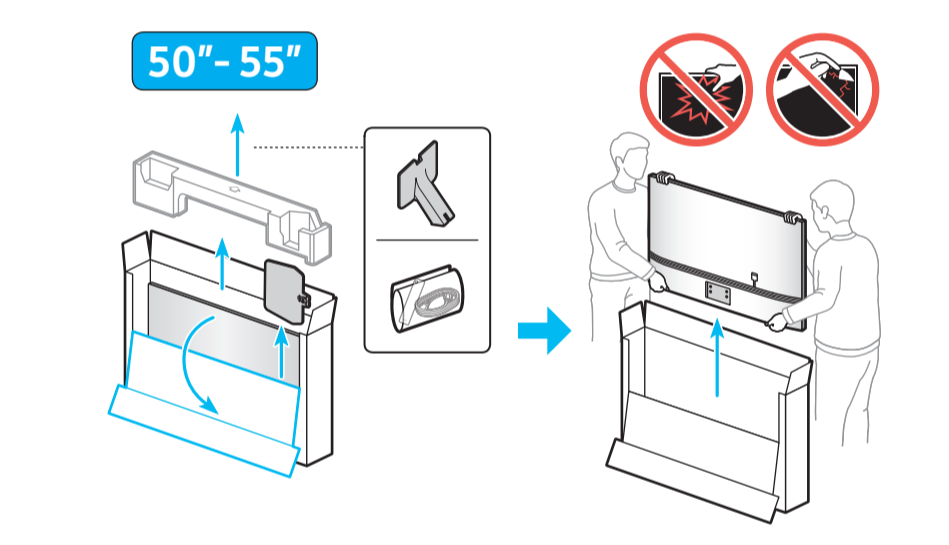

SAMSUNG

Unpacking and Installation Guide

USB	USB + ARC	OPTICAL	LAN
ARC	HDMI (eARC)	LAN	LAN
HDMI	HDMI	ANTENNA	ANTENNA

Scan this QR code with your smart phone to see helpful videos.

	A	B	C	D	E	F	G	H
43QN9*D	37.8 inches (960.8 mm)	22.0 inches (558.9 mm)	1.1 inches (26.9 mm)	24.4 inches (619.9 mm)	8.7 inches (220.0 mm)	42.5 inches	20.7 lbs (9.4 kg)	29.5 lbs (13.4 kg)
50QN9*D	43.8 inches (1113.6 mm)	25.4 inches (644.1 mm)	1.1 inches (26.9 mm)	27.8 inches (705.4 mm)	8.7 inches (220.0 mm)	49.5 inches	29.8 lbs (13.5 kg)	38.8 lbs (17.6 kg)
55QN9*D	48.3 inches (1227.4 mm)	27.8 inches (705.6 mm)	1.1 inches (26.9 mm)	30.2 inches (768.2 mm)	9.3 inches (237.0 mm)	54.6 inches	39.0 lbs (17.7 kg)	45.4 lbs (20.6 kg)
65QN9*D	56.9 inches (1446.3 mm)	32.6 inches (828.7 mm)	1.1 inches (26.9 mm)	35.1 inches (891.3 mm)	10.7 inches (270.6 mm)	64.5 inches	53.4 lbs (24.2 kg)	60.6 lbs (27.5 kg)
75QN9*D	65.7 inches (1670.0 mm)	37.7 inches (957.4 mm)	1.1 inches (27.7 mm)	40.0 inches (1017.2 mm)	11.9 inches (301.2 mm)	74.5 inches	75.2 lbs (34.1 kg)	87.5 lbs (39.7 kg)
85QN9*D	74.5 inches (1892.2 mm)	42.6 inches (1081.9 mm)	1.1 inches (27.9 mm)	45.0 inches (1143.0 mm)	12.6 inches (321.3 mm)	84.5 inches	96.0 lbs (43.5 kg)	110.0 lbs (49.9 kg)

*: 0-9, A-Z

	VESA A x B (mm)	C (mm)	D	E x 4	F (mm)	G (inches)	H (inches)	I (inches)
43QN9*D	200 x 200	11-13	C + ★	M8	1.25	7.5	15.0	6.7
50QN9*D						8.2	18.0	9.3
55QN9*D	9.4					20.2	10.5	
65QN9*D	8.4					20.6	12.4	
75QN9*D	9.6					25.0	12.3	
85QN9*D	600 x 400	8.7	25.4	18.2				