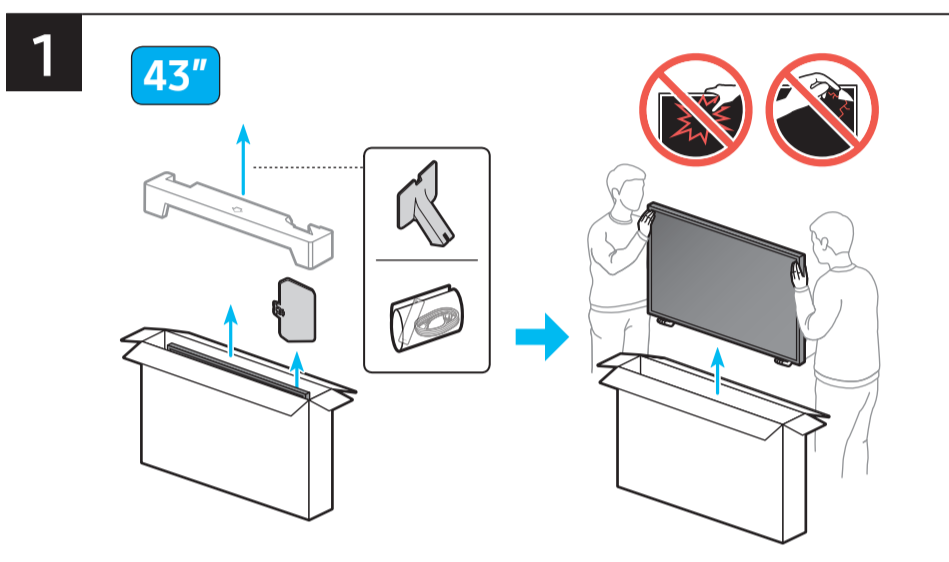

SAMSUNG

Unpacking and Installation Guide

USB	USB + ARC	OPTICAL	LAN
ARC	HDMI (eARC)	LAN	LAN
HDMI	HDMI	ANTENNA	ANTENNA

Scan this QR code with your smart phone to see helpful videos.

	A	B	C	D	E	F	G	H
43QN9*D	37.8 inches (960.8 mm)	22.0 inches (558.9 mm)	1.1 inches (26.9 mm)	24.4 inches (619.9 mm)	8.7 inches (220.0 mm)	42.5 inches	20.7 lbs (9.4 kg)	29.5 lbs (13.4 kg)
50QN9*D	43.8 inches (1113.6 mm)	25.4 inches (644.1 mm)	1.1 inches (26.9 mm)	27.8 inches (705.4 mm)	8.7 inches (220.0 mm)	49.5 inches	29.8 lbs (13.5 kg)	38.8 lbs (17.6 kg)
55QN9*D	48.3 inches (1227.4 mm)	27.8 inches (705.6 mm)	1.1 inches (26.9 mm)	30.2 inches (768.2 mm)	9.3 inches (237.0 mm)	54.6 inches	39.0 lbs (17.7 kg)	45.4 lbs (20.6 kg)
65QN9*D	56.9 inches (1446.3 mm)	32.6 inches (828.7 mm)	1.1 inches (26.9 mm)	35.1 inches (891.3 mm)	10.7 inches (270.6 mm)	64.5 inches	53.4 lbs (24.2 kg)	60.6 lbs (27.5 kg)
75QN9*D	65.7 inches (1670.0 mm)	37.7 inches (957.4 mm)	1.1 inches (27.7 mm)	40.0 inches (1017.2 mm)	11.9 inches (301.2 mm)	74.5 inches	75.2 lbs (34.1 kg)	87.5 lbs (39.7 kg)
85QN9*D	74.5 inches (1892.2 mm)	42.6 inches (1081.9 mm)	1.1 inches (27.9 mm)	45.0 inches (1143.0 mm)	12.6 inches (321.3 mm)	84.5 inches	96.0 lbs (43.5 kg)	110.0 lbs (49.9 kg)

*: 0-9, A-Z

	VESA A x B (mm)	C (mm)	D	E x 4	F (mm)	G (inches)	H (inches)	I (inches)
43QN9*D	200 x 200	11-13	C + ★	M8	1.25	7.5	15.0	6.7
50QN9*D						8.2	18.0	9.3
55QN9*D	9.4					20.2	10.5	
65QN9*D	8.4					20.6	12.4	
75QN9*D	9.6					25.0	12.3	
85QN9*D	600 x 400	8.7	25.4	18.2				