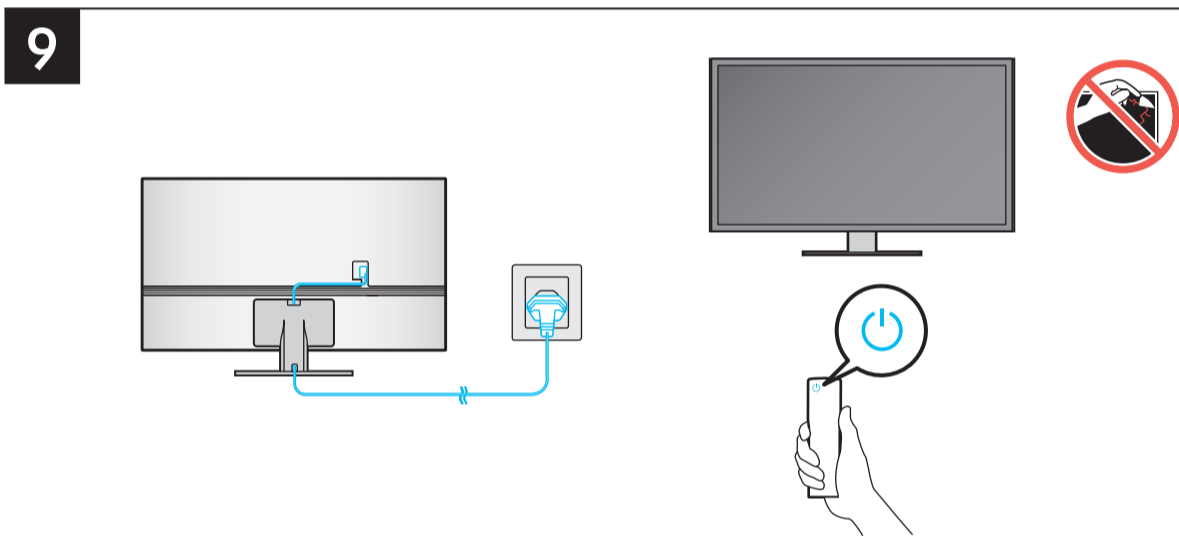

SAMSUNG

Unpacking and Installation Guide

USB	USB + ARC	OPTICAL	LAN
ARC	HDMI (eARC)	LAN	LAN
HDMI	HDMI	ANTENNA	ANTENNA

Scan this QR code with your smart phone to see helpful videos.

	A	B	C	D	E	F	G	H
43QN9*D	37.8 inches (960.8 mm)	22.0 inches (558.9 mm)	1.1 inches (26.9 mm)	24.4 inches (619.9 mm)	8.7 inches (220.0 mm)	42.5 inches	20.7 lbs (9.4 kg)	29.5 lbs (13.4 kg)
50QN9*D	43.8 inches (1113.6 mm)	25.4 inches (644.1 mm)	1.1 inches (26.9 mm)	27.8 inches (705.4 mm)	8.7 inches (220.0 mm)	49.5 inches	29.8 lbs (13.5 kg)	38.8 lbs (17.6 kg)
55QN9*D	48.3 inches (1227.4 mm)	27.8 inches (705.6 mm)	1.1 inches (26.9 mm)	30.2 inches (768.2 mm)	9.3 inches (237.0 mm)	54.6 inches	39.0 lbs (17.7 kg)	45.4 lbs (20.6 kg)
65QN9*D	56.9 inches (1446.3 mm)	32.6 inches (828.7 mm)	1.1 inches (26.9 mm)	35.1 inches (891.3 mm)	10.7 inches (270.6 mm)	64.5 inches	53.4 lbs (24.2 kg)	60.6 lbs (27.5 kg)
75QN9*D	65.7 inches (1670.0 mm)	37.7 inches (957.4 mm)	1.1 inches (27.7 mm)	40.0 inches (1017.2 mm)	11.9 inches (301.2 mm)	74.5 inches	75.2 lbs (34.1 kg)	87.5 lbs (39.7 kg)
85QN9*D	74.5 inches (1892.2 mm)	42.6 inches (1081.9 mm)	1.1 inches (27.9 mm)	45.0 inches (1143.0 mm)	12.6 inches (321.3 mm)	84.5 inches	96.0 lbs (43.5 kg)	110.0 lbs (49.9 kg)