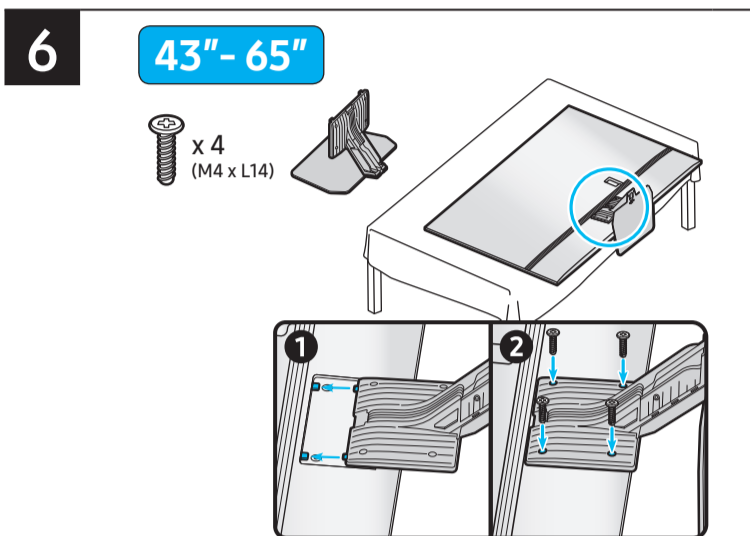

SAMSUNG

Unpacking and Installation Guide

USB	USB + ARC	OPTICAL	LAN
ARC	HDMI (eARC)	LAN	LAN
HDMI	HDMI	ANTENNA	ANTENNA

Scan this QR code with your smart phone to see helpful videos.

	A	B	C	D	E	F	G	H
43QN9*D	37.8 inches (960.8 mm)	22.0 inches (558.9 mm)	1.1 inches (26.9 mm)	24.4 inches (619.9 mm)	8.7 inches (220.0 mm)	42.5 inches	20.7 lbs (9.4 kg)	29.5 lbs (13.4 kg)
50QN9*D	43.8 inches (1113.6 mm)	25.4 inches (644.1 mm)	1.1 inches (26.9 mm)	27.8 inches (705.4 mm)	8.7 inches (220.0 mm)	49.5 inches	29.8 lbs (13.5 kg)	38.8 lbs (17.6 kg)
55QN9*D	48.3 inches (1227.4 mm)	27.8 inches (705.6 mm)	1.1 inches (26.9 mm)	30.2 inches (768.2 mm)	9.3 inches (237.0 mm)	54.6 inches	39.0 lbs (17.7 kg)	45.4 lbs (20.6 kg)
65QN9*D	56.9 inches (1446.3 mm)	32.6 inches (828.7 mm)	1.1 inches (26.9 mm)	35.1 inches (891.3 mm)	10.7 inches (270.6 mm)	64.5 inches	53.4 lbs (24.2 kg)	60.6 lbs (27.5 kg)
75QN9*D	65.7 inches (1670.0 mm)	37.7 inches (957.4 mm)	1.1 inches (27.7 mm)	40.0 inches (1017.2 mm)	11.9 inches (301.2 mm)	74.5 inches	75.2 lbs (34.1 kg)	87.5 lbs (39.7 kg)
85QN9*D	74.5 inches (1892.2 mm)	42.6 inches (1081.9 mm)	1.1 inches (27.9 mm)	45.0 inches (1143.0 mm)	12.6 inches (321.3 mm)	84.5 inches	96.0 lbs (43.5 kg)	110.0 lbs (49.9 kg)

*: 0-9, A-Z

	VESA A x B (mm)	C (mm)	D	E x 4	F (mm)	G (inches)	H (inches)	I (inches)
43QN9*D	200 x 200	11-13	C + ★	M8	1.25	7.5	15.0	6.7
50QN9*D						8.2	18.0	9.3
55QN9*D	9.4					20.2	10.5	
65QN9*D	8.4					20.6	12.4	
75QN9*D	9.6					25.0	12.3	
85QN9*D	600 x 400	8.7	25.4	18.2				