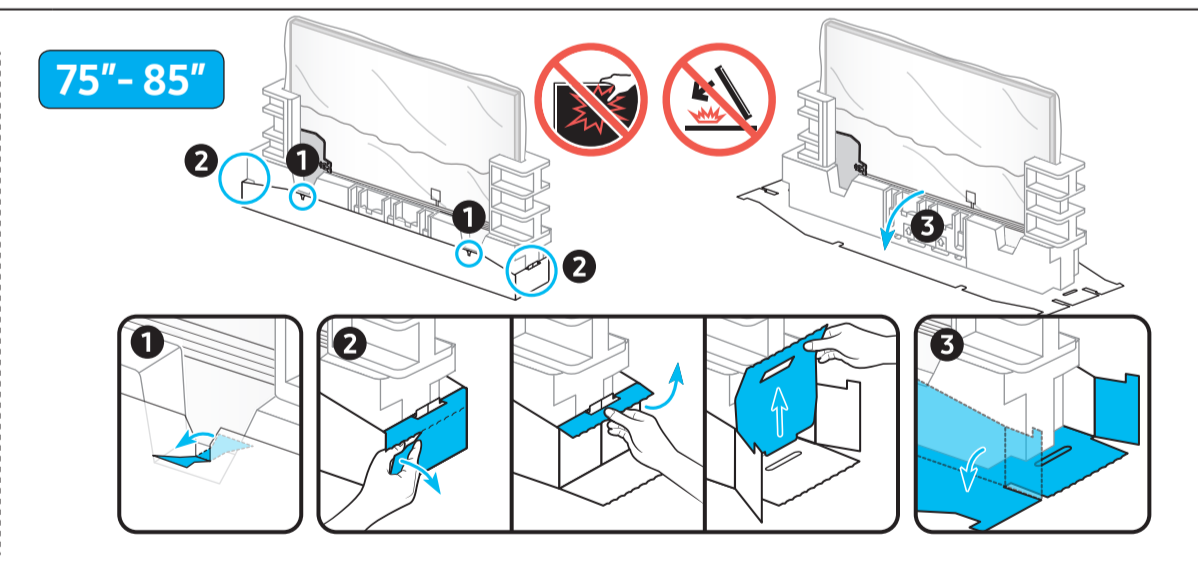

SAMSUNG

Unpacking and Installation Guide

USB	USB + ARC	OPTICAL	LAN
ARC	HDMI (eARC)	LAN	LAN
HDMI	HDMI	ANTENNA	ANTENNA

Scan this QR code with your smart phone to see helpful videos.

	A	B	C	D	E	F	G	H
43QN9*D	37.8 inches (960.8 mm)	22.0 inches (558.9 mm)	1.1 inches (26.9 mm)	24.4 inches (619.9 mm)	8.7 inches (220.0 mm)	42.5 inches	20.7 lbs (9.4 kg)	29.5 lbs (13.4 kg)
50QN9*D	43.8 inches (1113.6 mm)	25.4 inches (644.1 mm)	1.1 inches (26.9 mm)	27.8 inches (705.4 mm)	8.7 inches (220.0 mm)	49.5 inches	29.8 lbs (13.5 kg)	38.8 lbs (17.6 kg)
55QN9*D	48.3 inches (1227.4 mm)	27.8 inches (705.6 mm)	1.1 inches (26.9 mm)	30.2 inches (768.2 mm)	9.3 inches (237.0 mm)	54.6 inches	39.0 lbs (17.7 kg)	45.4 lbs (20.6 kg)
65QN9*D	56.9 inches (1446.3 mm)	32.6 inches (828.7 mm)	1.1 inches (26.9 mm)	35.1 inches (891.3 mm)	10.7 inches (270.6 mm)	64.5 inches	53.4 lbs (24.2 kg)	60.6 lbs (27.5 kg)
75QN9*D	65.7 inches (1670.0 mm)	37.7 inches (957.4 mm)	1.1 inches (27.7 mm)	40.0 inches (1017.2 mm)	11.9 inches (301.2 mm)	74.5 inches	75.2 lbs (34.1 kg)	87.5 lbs (39.7 kg)
85QN9*D	74.5 inches (1892.2 mm)	42.6 inches (1081.9 mm)	1.1 inches (27.9 mm)	45.0 inches (1143.0 mm)	12.6 inches (321.3 mm)	84.5 inches	96.0 lbs (43.5 kg)	110.0 lbs (49.9 kg)

*: 0-9, A-Z

	VESA A x B (mm)	C (mm)	D	E x 4	F (mm)	G (inches)	H (inches)	I (inches)
43QN9*D	200 x 200	11-13	C + ★	M8	1.25	7.5	15.0	6.7
50QN9*D						8.2	18.0	9.3
55QN9*D	9.4					20.2	10.5	
65QN9*D	8.4					20.6	12.4	
75QN9*D	9.6					25.0	12.3	
85QN9*D	600 x 400	8.7	25.4	18.2				