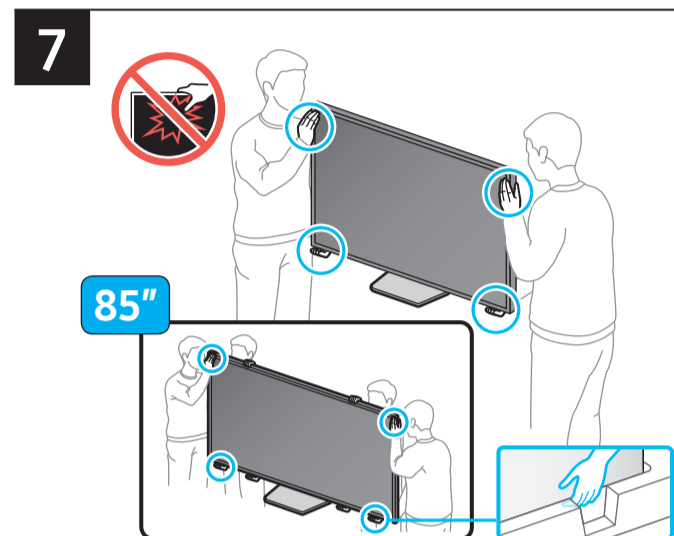

SAMSUNG

Unpacking and Installation Guide

USB	USB + ARC	OPTICAL	LAN
ARC	HDMI (eARC)	LAN	LAN
HDMI	HDMI	ANTENNA	ANTENNA

Scan this QR code with your smart phone to see helpful videos.

	A	B	C	D	E	F	G	H
43QN9*D	37.8 inches (960.8 mm)	22.0 inches (558.9 mm)	1.1 inches (26.9 mm)	24.4 inches (619.9 mm)	8.7 inches (220.0 mm)	42.5 inches	20.7 lbs (9.4 kg)	29.5 lbs (13.4 kg)
50QN9*D	43.8 inches (1113.6 mm)	25.4 inches (644.1 mm)	1.1 inches (26.9 mm)	27.8 inches (705.4 mm)	8.7 inches (220.0 mm)	49.5 inches	29.8 lbs (13.5 kg)	38.8 lbs (17.6 kg)
55QN9*D	48.3 inches (1227.4 mm)	27.8 inches (705.6 mm)	1.1 inches (26.9 mm)	30.2 inches (768.2 mm)	9.3 inches (237.0 mm)	54.6 inches	39.0 lbs (17.7 kg)	45.4 lbs (20.6 kg)
65QN9*D	56.9 inches (1446.3 mm)	32.6 inches (828.7 mm)	1.1 inches (26.9 mm)	35.1 inches (891.3 mm)	10.7 inches (270.6 mm)	64.5 inches	53.4 lbs (24.2 kg)	60.6 lbs (27.5 kg)
75QN9*D	65.7 inches (1670.0 mm)	37.7 inches (957.4 mm)	1.1 inches (27.7 mm)	40.0 inches (1017.2 mm)	11.9 inches (301.2 mm)	74.5 inches	75.2 lbs (34.1 kg)	87.5 lbs (39.7 kg)
85QN9*D	74.5 inches (1892.2 mm)	42.6 inches (1081.9 mm)	1.1 inches (27.9 mm)	45.0 inches (1143.0 mm)	12.6 inches (321.3 mm)	84.5 inches	96.0 lbs (43.5 kg)	110.0 lbs (49.9 kg)