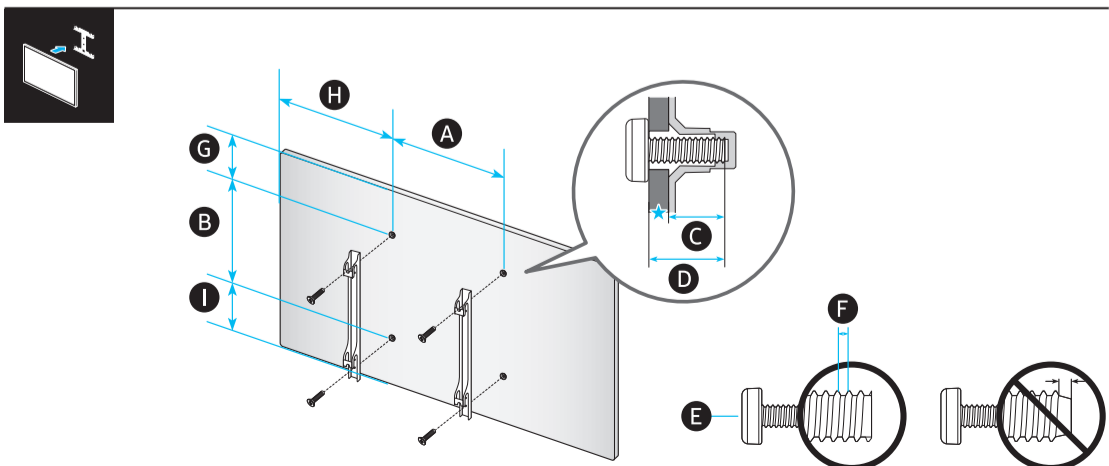

SAMSUNG

Unpacking and Installation Guide

USB	USB + ARC	OPTICAL	LAN
ARC	HDMI (eARC)	LAN	LAN
HDMI	HDMI	ANTENNA	ANTENNA

Scan this QR code with your smart phone to see helpful videos.

	A	B	C	D	E	F	G	H
43QN9*D	37.8 inches (960.8 mm)	22.0 inches (558.9 mm)	1.1 inches (26.9 mm)	24.4 inches (619.9 mm)	8.7 inches (220.0 mm)	42.5 inches	20.7 lbs (9.4 kg)	29.5 lbs (13.4 kg)
50QN9*D	43.8 inches (1113.6 mm)	25.4 inches (644.1 mm)	1.1 inches (26.9 mm)	27.8 inches (705.4 mm)	8.7 inches (220.0 mm)	49.5 inches	29.8 lbs (13.5 kg)	38.8 lbs (17.6 kg)
55QN9*D	48.3 inches (1227.4 mm)	27.8 inches (705.6 mm)	1.1 inches (26.9 mm)	30.2 inches (768.2 mm)	9.3 inches (237.0 mm)	54.6 inches	39.0 lbs (17.7 kg)	45.4 lbs (20.6 kg)
65QN9*D	56.9 inches (1446.3 mm)	32.6 inches (828.7 mm)	1.1 inches (26.9 mm)	35.1 inches (891.3 mm)	10.7 inches (270.6 mm)	64.5 inches	53.4 lbs (24.2 kg)	60.6 lbs (27.5 kg)
75QN9*D	65.7 inches (1670.0 mm)	37.7 inches (957.4 mm)	1.1 inches (27.7 mm)	40.0 inches (1017.2 mm)	11.9 inches (301.2 mm)	74.5 inches	75.2 lbs (34.1 kg)	87.5 lbs (39.7 kg)
85QN9*D	74.5 inches (1892.2 mm)	42.6 inches (1081.9 mm)	1.1 inches (27.9 mm)	45.0 inches (1143.0 mm)	12.6 inches (321.3 mm)	84.5 inches	96.0 lbs (43.5 kg)	110.0 lbs (49.9 kg)

*: 0-9, A-Z

	VESA A x B (mm)	C (mm)	D	E x 4	F (mm)	G (inches)	H (inches)	I (inches)
43QN9*D	200 x 200	11-13	C + ★	M8	1.25	7.5	15.0	6.7
50QN9*D						8.2	18.0	9.3
55QN9*D	9.4					20.2	10.5	
65QN9*D	8.4					20.6	12.4	
75QN9*D	9.6					25.0	12.3	
85QN9*D	600 x 400	8.7	25.4	18.2				