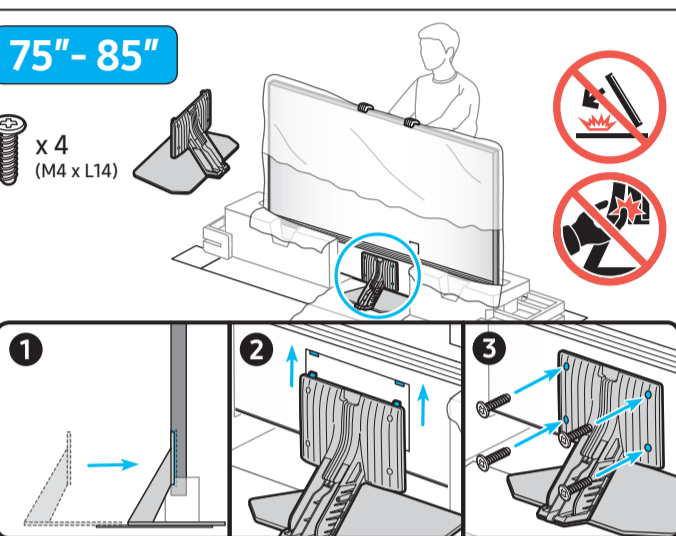

SAMSUNG

Unpacking and Installation Guide

USB	USB + ARC	OPTICAL	LAN
ARC	HDMI (eARC)	LAN	LAN
HDMI	HDMI	ANTENNA	ANTENNA

Scan this QR code with your smart phone to see helpful videos.

	A	B	C	D	E	F	G	H
43QN9*D	37.8 inches (960.8 mm)	22.0 inches (558.9 mm)	1.1 inches (26.9 mm)	24.4 inches (619.9 mm)	8.7 inches (220.0 mm)	42.5 inches	20.7 lbs (9.4 kg)	29.5 lbs (13.4 kg)
50QN9*D	43.8 inches (1113.6 mm)	25.4 inches (644.1 mm)	1.1 inches (26.9 mm)	27.8 inches (705.4 mm)	8.7 inches (220.0 mm)	49.5 inches	29.8 lbs (13.5 kg)	38.8 lbs (17.6 kg)
55QN9*D	48.3 inches (1227.4 mm)	27.8 inches (705.6 mm)	1.1 inches (26.9 mm)	30.2 inches (768.2 mm)	9.3 inches (237.0 mm)	54.6 inches	39.0 lbs (17.7 kg)	45.4 lbs (20.6 kg)
65QN9*D	56.9 inches (1446.3 mm)	32.6 inches (828.7 mm)	1.1 inches (26.9 mm)	35.1 inches (891.3 mm)	10.7 inches (270.6 mm)	64.5 inches	53.4 lbs (24.2 kg)	60.6 lbs (27.5 kg)
75QN9*D	65.7 inches (1670.0 mm)	37.7 inches (957.4 mm)	1.1 inches (27.7 mm)	40.0 inches (1017.2 mm)	11.9 inches (301.2 mm)	74.5 inches	75.2 lbs (34.1 kg)	87.5 lbs (39.7 kg)
85QN9*D	74.5 inches (1892.2 mm)	42.6 inches (1081.9 mm)	1.1 inches (27.9 mm)	45.0 inches (1143.0 mm)	12.6 inches (321.3 mm)	84.5 inches	96.0 lbs (43.5 kg)	110.0 lbs (49.9 kg)