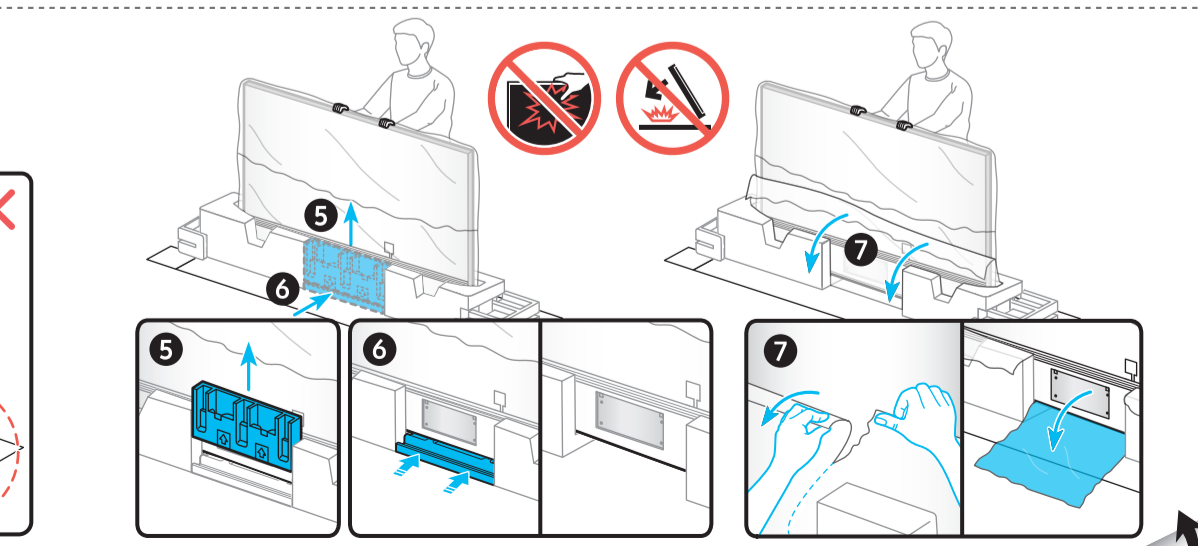

SAMSUNG

Unpacking and Installation Guide

USB	USB + ARC	OPTICAL	LAN
ARC	HDMI (eARC)	LAN	LAN
HDMI	HDMI	ANTENNA	ANTENNA

Scan this QR code with your smart phone to see helpful videos.

	A	B	C	D	E	F	G	H
43QN9*D	37.8 inches (960.8 mm)	22.0 inches (558.9 mm)	1.1 inches (26.9 mm)	24.4 inches (619.9 mm)	8.7 inches (220.0 mm)	42.5 inches	20.7 lbs (9.4 kg)	29.5 lbs (13.4 kg)
50QN9*D	43.8 inches (1113.6 mm)	25.4 inches (644.1 mm)	1.1 inches (26.9 mm)	27.8 inches (705.4 mm)	8.7 inches (220.0 mm)	49.5 inches	29.8 lbs (13.5 kg)	38.8 lbs (17.6 kg)
55QN9*D	48.3 inches (1227.4 mm)	27.8 inches (705.6 mm)	1.1 inches (26.9 mm)	30.2 inches (768.2 mm)	9.3 inches (237.0 mm)	54.6 inches	39.0 lbs (17.7 kg)	45.4 lbs (20.6 kg)
65QN9*D	56.9 inches (1446.3 mm)	32.6 inches (828.7 mm)	1.1 inches (26.9 mm)	35.1 inches (891.3 mm)	10.7 inches (270.6 mm)	64.5 inches	53.4 lbs (24.2 kg)	60.6 lbs (27.5 kg)
75QN9*D	65.7 inches (1670.0 mm)	37.7 inches (957.4 mm)	1.1 inches (27.7 mm)	40.0 inches (1017.2 mm)	11.9 inches (301.2 mm)	74.5 inches	75.2 lbs (34.1 kg)	87.5 lbs (39.7 kg)
85QN9*D	74.5 inches (1892.2 mm)	42.6 inches (1081.9 mm)	1.1 inches (27.9 mm)	45.0 inches (1143.0 mm)	12.6 inches (321.3 mm)	84.5 inches	96.0 lbs (43.5 kg)	110.0 lbs (49.9 kg)