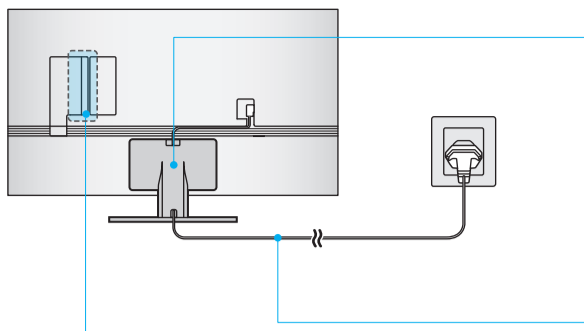

SAMSUNG

Unpacking and Installation Guide

USB	USB + ARC	OPTICAL	LAN
ARC	HDMI (eARC)	LAN	LAN
HDMI	HDMI	ANTENNA	ANTENNA

Scan this QR code with your smart phone to see helpful videos.

	A	B	C	D	E	F	G	H
43QN9*D	37.8 inches (960.8 mm)	22.0 inches (558.9 mm)	1.1 inches (26.9 mm)	24.4 inches (619.9 mm)	8.7 inches (220.0 mm)	42.5 inches	20.7 lbs (9.4 kg)	29.5 lbs (13.4 kg)
50QN9*D	43.8 inches (1113.6 mm)	25.4 inches (644.1 mm)	1.1 inches (26.9 mm)	27.8 inches (705.4 mm)	8.7 inches (220.0 mm)	49.5 inches	29.8 lbs (13.5 kg)	38.8 lbs (17.6 kg)
55QN9*D	48.3 inches (1227.4 mm)	27.8 inches (705.6 mm)	1.1 inches (26.9 mm)	30.2 inches (768.2 mm)	9.3 inches (237.0 mm)	54.6 inches	39.0 lbs (17.7 kg)	45.4 lbs (20.6 kg)
65QN9*D	56.9 inches (1446.3 mm)	32.6 inches (828.7 mm)	1.1 inches (26.9 mm)	35.1 inches (891.3 mm)	10.7 inches (270.6 mm)	64.5 inches	53.4 lbs (24.2 kg)	60.6 lbs (27.5 kg)
75QN9*D	65.7 inches (1670.0 mm)	37.7 inches (957.4 mm)	1.1 inches (27.7 mm)	40.0 inches (1017.2 mm)	11.9 inches (301.2 mm)	74.5 inches	75.2 lbs (34.1 kg)	87.5 lbs (39.7 kg)
85QN9*D	74.5 inches (1892.2 mm)	42.6 inches (1081.9 mm)	1.1 inches (27.9 mm)	45.0 inches (1143.0 mm)	12.6 inches (321.3 mm)	84.5 inches	96.0 lbs (43.5 kg)	110.0 lbs (49.9 kg)

*: 0-9, A-Z

	VESA A x B (mm)	C (mm)	D	E x 4	F (mm)	G (inches)	H (inches)	I (inches)
43QN9*D	200 x 200	11-13	C + ★	M8	1.25	7.5	15.0	6.7
50QN9*D						8.2	18.0	9.3
55QN9*D	9.4					20.2	10.5	
65QN9*D	8.4					20.6	12.4	
75QN9*D	9.6					25.0	12.3	
85QN9*D	600 x 400	8.7	25.4	18.2				