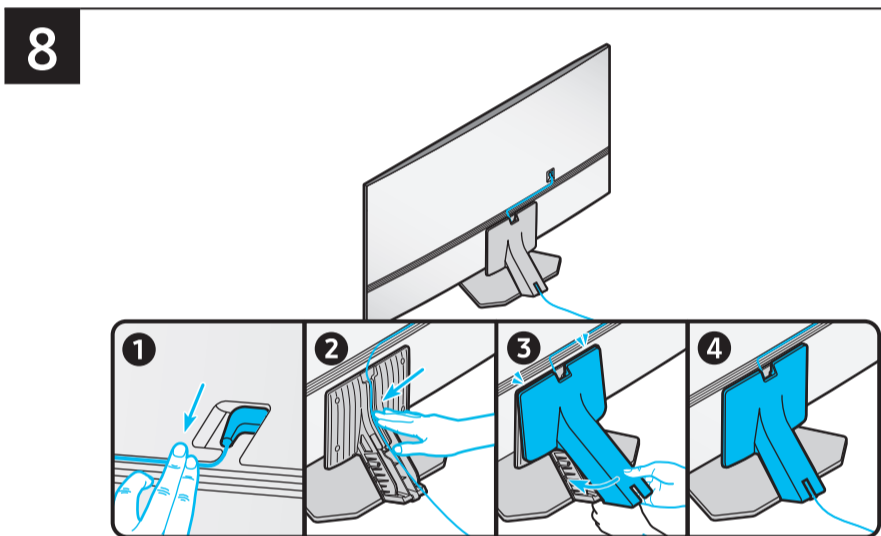

SAMSUNG

Unpacking and Installation Guide

USB	USB + ARC	OPTICAL	LAN
ARC	HDMI (eARC)	LAN	LAN
HDMI	HDMI	ANTENNA	ANTENNA

Scan this QR code with your smart phone to see helpful videos.

	A	B	C	D	E	F	G	H
43QN9*D	37.8 inches (960.8 mm)	22.0 inches (558.9 mm)	1.1 inches (26.9 mm)	24.4 inches (619.9 mm)	8.7 inches (220.0 mm)	42.5 inches	20.7 lbs (9.4 kg)	29.5 lbs (13.4 kg)
50QN9*D	43.8 inches (1113.6 mm)	25.4 inches (644.1 mm)	1.1 inches (26.9 mm)	27.8 inches (705.4 mm)	8.7 inches (220.0 mm)	49.5 inches	29.8 lbs (13.5 kg)	38.8 lbs (17.6 kg)
55QN9*D	48.3 inches (1227.4 mm)	27.8 inches (705.6 mm)	1.1 inches (26.9 mm)	30.2 inches (768.2 mm)	9.3 inches (237.0 mm)	54.6 inches	39.0 lbs (17.7 kg)	45.4 lbs (20.6 kg)
65QN9*D	56.9 inches (1446.3 mm)	32.6 inches (828.7 mm)	1.1 inches (26.9 mm)	35.1 inches (891.3 mm)	10.7 inches (270.6 mm)	64.5 inches	53.4 lbs (24.2 kg)	60.6 lbs (27.5 kg)
75QN9*D	65.7 inches (1670.0 mm)	37.7 inches (957.4 mm)	1.1 inches (27.7 mm)	40.0 inches (1017.2 mm)	11.9 inches (301.2 mm)	74.5 inches	75.2 lbs (34.1 kg)	87.5 lbs (39.7 kg)
85QN9*D	74.5 inches (1892.2 mm)	42.6 inches (1081.9 mm)	1.1 inches (27.9 mm)	45.0 inches (1143.0 mm)	12.6 inches (321.3 mm)	84.5 inches	96.0 lbs (43.5 kg)	110.0 lbs (49.9 kg)

*: 0-9, A-Z

	VESA A x B (mm)	C (mm)	D	E x 4	F (mm)	G (inches)	H (inches)	I (inches)
43QN9*D	200 x 200	11-13	C + ★	M8	1.25	7.5	15.0	6.7
50QN9*D						8.2	18.0	9.3
55QN9*D	9.4					20.2	10.5	
65QN9*D	8.4					20.6	12.4	
75QN9*D	9.6					25.0	12.3	
85QN9*D	600 x 400	8.7	25.4	18.2				