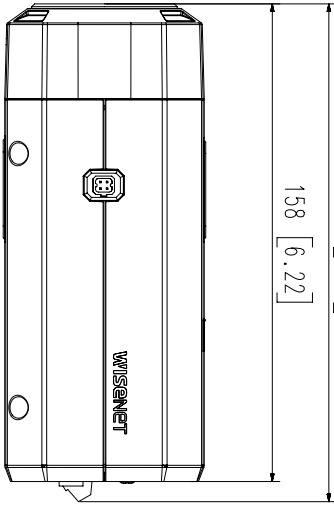

165 [6.48]  
158 [6.22]

3	IP-용 MODEL2	
2	XNB-8002	'20.04.02
1	XNB-9002	'20.04.02
No.	MODEL NAME	DATE

Unit : [mm | inch] SCALE : 4/5