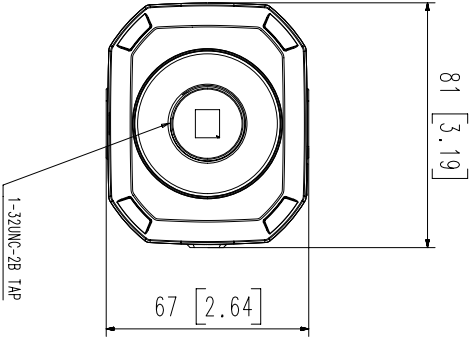

165 [6.48]  
158 [6.22]

3	IP-용 MODEL2	
2	XNB-8002	'20.04.02
1	XNB-9002	'20.04.02
No.	MODEL NAME	DATE

Unit : [mm | inch] SCALE : 4/5