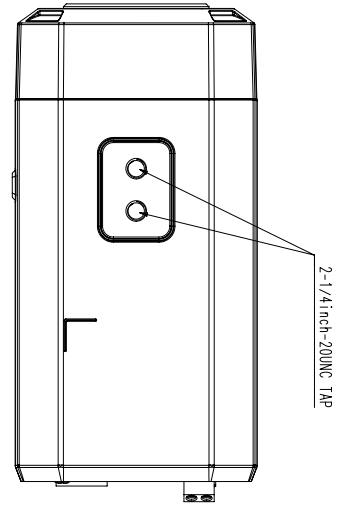

165 [6.48]
158 [6.22]

3	IP-용 MODEL2	
2	XNB-8002	'20.04.02
1	XNB-9002	'20.04.02
No.	MODEL NAME	DATE

Unit : [mm | inch] SCALE : 4/5