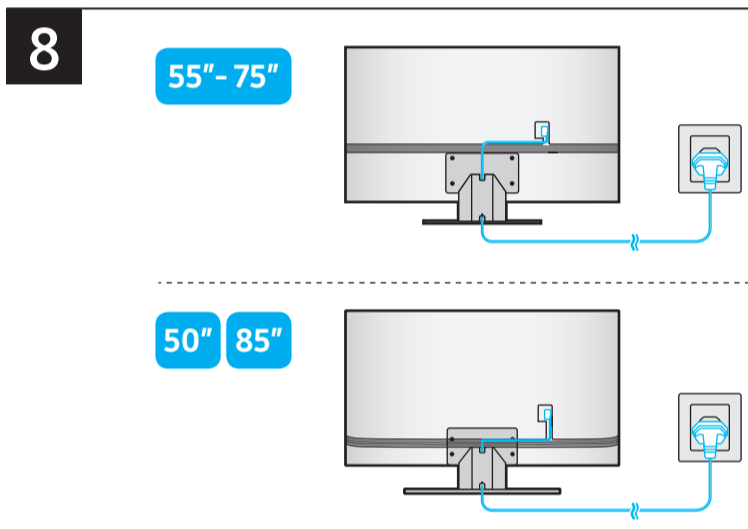

# Unpacking and Installation Guide

USB	USB ↔	OPTICAL
ARC	HDMI (eARC)	LAN
	HDMI	ANT

<b>50"</b>	<b>85"</b>	<b>55"-75"</b>
x 4 (M4 x L14)		x 4 (M4 x L14)
<b>50"</b>	<b>55"-85"</b>	
x 4 (M4 x L14)		x 4 (M4 x L14)
<b>50"-75"</b>	<b>85"</b>	

### 1

<p><b>50"</b></p>	<p><b>65"</b></p>	
<p><b>55"</b></p>	<p><b>75"</b></p>	<p><b>85"</b></p>

### 2

<p><b>50"-65"</b></p>	<p><b>75"-85"</b></p>		
<p><b>75"-85"</b></p>	<p><b>75"-85"</b></p>	<p><b>75"-85"</b></p>	<p><b>75"-85"</b></p>

	A	B	C	D	E	F	G	H
50Q8*C	43.9 inches (1114.2 mm)	25.7 inches (652.2 mm)	1.9 inches (47.8 mm)	27.7 inches (703.9 mm)	9.3 inches (237.0 mm)	49.5 inches	30.0 lbs (13.6 kg)	40.0 lbs (18.2 kg)
55Q8*C	48.3 inches (1227.6 mm)	27.8 inches (706.2 mm)	1.8 inches (46.9 mm)	30.2 inches (768.0 mm)	10.0 inches (253.0 mm)	54.6 inches	37.7 lbs (17.1 kg)	43.7 lbs (19.8 kg)
65Q8*C	56.9 inches (1446.5 mm)	32.6 inches (829.3 mm)	1.8 inches (46.3 mm)	35.1 inches (891.3 mm)	11.2 inches (285.7 mm)	64.5 inches	50.5 lbs (22.9 kg)	57.5 lbs (26.1 kg)
75Q8*C	65.8 inches (1670.6 mm)	37.7 inches (958.5 mm)	1.8 inches (46.7 mm)	40.1 inches (1018.9 mm)	12.3 inches (313.5 mm)	74.5 inches	72.1 lbs (32.7 kg)	83.6 lbs (37.9 kg)
85Q8*C	74.5 inches (1892.8 mm)	42.6 inches (1082.8 mm)	1.9 inches (47.1 mm)	45.0 inches (1143.8 mm)	12.9 inches (326.6 mm)	84.5 inches	91.5 lbs (41.5 kg)	104.1 lbs (47.2 kg)

\*: 0-9, A-Z

	VESA A x B (mm)	C (mm)	D	E x 4	F (mm)	G (inches)	H (inches)	I (inches)
50Q8*C	200 x 200	20-22	C + ★	M8	1.25	5.6	18.0	11.9
55Q8*C						8.2	20.2	11.8
65Q8*C	8.8	20.6				12.0		
75Q8*C	8.3	25.0				13.7		
85Q8*C	600 x 400	16-18				8.3	25.4	18.6