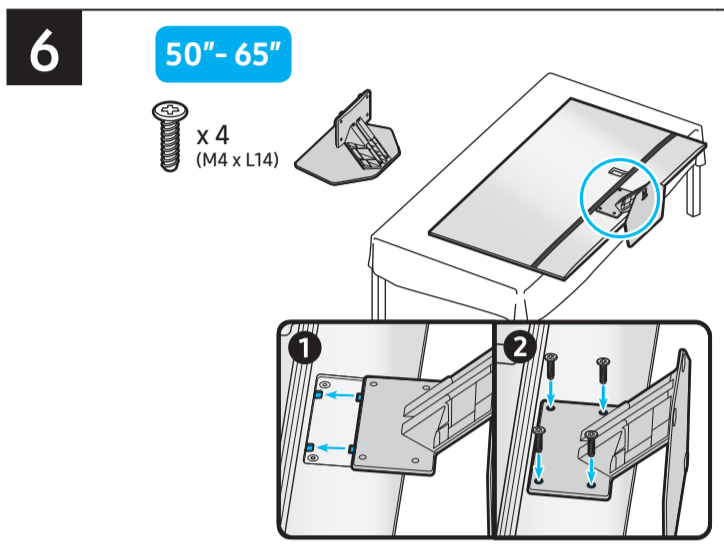

# Unpacking and Installation Guide

USB	USB ↔	OPTICAL
ARC	HDMI (eARC)	LAN
	HDMI	ANT

<b>50"</b>	<b>85"</b>	<b>55"-75"</b>
x 4 (M4 x L14)		x 4 (M4 x L14)
<b>50"</b>	<b>55"-85"</b>	
x 4 (M4 x L14)		x 4 (M4 x L14)
<b>50"-75"</b>	<b>85"</b>	

### 1

<p><b>50"</b></p>	<p><b>65"</b></p>	
<p><b>55"</b></p>	<p><b>75"</b></p>	<p><b>85"</b></p>

### 2

<p><b>50"-65"</b></p>	<p><b>75"-85"</b></p>		
<p><b>75"-85"</b></p>	<p><b>75"-85"</b></p>	<p><b>75"-85"</b></p>	<p><b>75"-85"</b></p>

	A	B	C	D	E	F	G	H
50Q8*C	43.9 inches (1114.2 mm)	25.7 inches (652.2 mm)	1.9 inches (47.8 mm)	27.7 inches (703.9 mm)	9.3 inches (237.0 mm)	49.5 inches	30.0 lbs (13.6 kg)	40.0 lbs (18.2 kg)
55Q8*C	48.3 inches (1227.6 mm)	27.8 inches (706.2 mm)	1.8 inches (46.9 mm)	30.2 inches (768.0 mm)	10.0 inches (253.0 mm)	54.6 inches	37.7 lbs (17.1 kg)	43.7 lbs (19.8 kg)
65Q8*C	56.9 inches (1446.5 mm)	32.6 inches (829.3 mm)	1.8 inches (46.3 mm)	35.1 inches (891.3 mm)	11.2 inches (285.7 mm)	64.5 inches	50.5 lbs (22.9 kg)	57.5 lbs (26.1 kg)
75Q8*C	65.8 inches (1670.6 mm)	37.7 inches (958.5 mm)	1.8 inches (46.7 mm)	40.1 inches (1018.9 mm)	12.3 inches (313.5 mm)	74.5 inches	72.1 lbs (32.7 kg)	83.6 lbs (37.9 kg)
85Q8*C	74.5 inches (1892.8 mm)	42.6 inches (1082.8 mm)	1.9 inches (47.1 mm)	45.0 inches (1143.8 mm)	12.9 inches (326.6 mm)	84.5 inches	91.5 lbs (41.5 kg)	104.1 lbs (47.2 kg)

\*: 0-9, A-Z

	VESA A x B (mm)	C (mm)	D	E x 4	F (mm)	G (inches)	H (inches)	I (inches)
50Q8*C	200 x 200	20-22	C + ★	M8	1.25	5.6	18.0	11.9
55Q8*C						8.2	20.2	11.8
65Q8*C	8.8	20.6				12.0		
75Q8*C	8.3	25.0				13.7		
85Q8*C	600 x 400	16-18				8.3	25.4	18.6