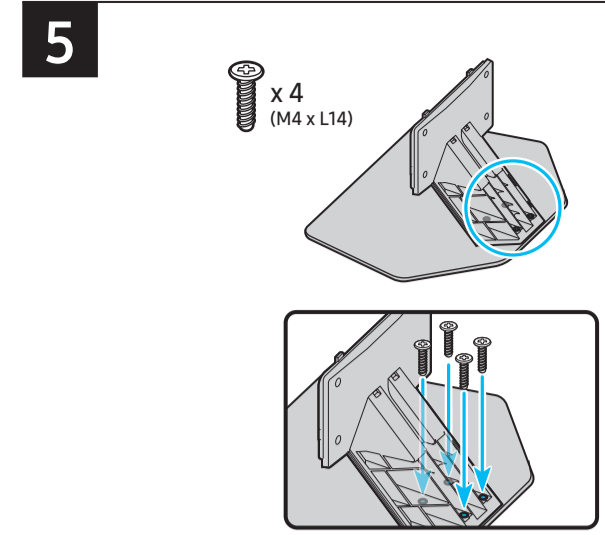

# Unpacking and Installation Guide

USB	USB ↔	OPTICAL
ARC	HDMI (eARC)	LAN
	HDMI	ANT

<b>50"</b>	<b>85"</b>	<b>55"-75"</b>
x 4 (M4 x L14)		x 4 (M4 x L14)
<b>50"</b>	<b>55"-85"</b>	
x 4 (M4 x L14)		x 4 (M4 x L14)
<b>50"-75"</b>	<b>85"</b>	

### 1

<p><b>50"</b></p>	<p><b>65"</b></p>	
<p><b>55"</b></p>	<p><b>75"</b></p>	<p><b>85"</b></p>

### 2

<p><b>50"-65"</b></p>	<p><b>75"-85"</b></p>		
<p><b>75"-85"</b></p>	<p><b>75"-85"</b></p>	<p><b>75"-85"</b></p>	<p><b>75"-85"</b></p>

	A	B	C	D	E	F	G	H
50Q8*C	43.9 inches (1114.2 mm)	25.7 inches (652.2 mm)	1.9 inches (47.8 mm)	27.7 inches (703.9 mm)	9.3 inches (237.0 mm)	49.5 inches	30.0 lbs (13.6 kg)	40.0 lbs (18.2 kg)
55Q8*C	48.3 inches (1227.6 mm)	27.8 inches (706.2 mm)	1.8 inches (46.9 mm)	30.2 inches (768.0 mm)	10.0 inches (253.0 mm)	54.6 inches	37.7 lbs (17.1 kg)	43.7 lbs (19.8 kg)
65Q8*C	56.9 inches (1446.5 mm)	32.6 inches (829.3 mm)	1.8 inches (46.3 mm)	35.1 inches (891.3 mm)	11.2 inches (285.7 mm)	64.5 inches	50.5 lbs (22.9 kg)	57.5 lbs (26.1 kg)
75Q8*C	65.8 inches (1670.6 mm)	37.7 inches (958.5 mm)	1.8 inches (46.7 mm)	40.1 inches (1018.9 mm)	12.3 inches (313.5 mm)	74.5 inches	72.1 lbs (32.7 kg)	83.6 lbs (37.9 kg)
85Q8*C	74.5 inches (1892.8 mm)	42.6 inches (1082.8 mm)	1.9 inches (47.1 mm)	45.0 inches (1143.8 mm)	12.9 inches (326.6 mm)	84.5 inches	91.5 lbs (41.5 kg)	104.1 lbs (47.2 kg)

\*: 0-9, A-Z

	VESA A x B (mm)	C (mm)	D	E x 4	F (mm)	G (inches)	H (inches)	I (inches)
50Q8*C	200 x 200	20-22	C + ★	M8	1.25	5.6	18.0	11.9
55Q8*C						8.2	20.2	11.8
65Q8*C	8.8	20.6				12.0		
75Q8*C	8.3	25.0				13.7		
85Q8*C	600 x 400	16-18				8.3	25.4	18.6