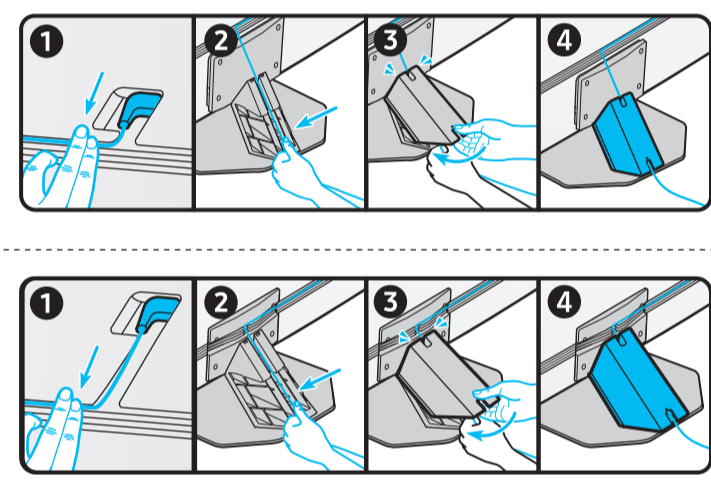

A	B	C	D	E	F	G	H
50Q8*C	43.9 inches (1114.2 mm)	25.7 inches (652.2 mm)	1.9 inches (47.8 mm)	27.7 inches (703.9 mm)	9.3 inches (237.0 mm)	49.5 inches	30.0 lbs (13.6 kg)	40.0 lbs (18.2 kg)
55Q8*C	48.3 inches (1227.6 mm)	27.8 inches (706.2 mm)	1.8 inches (46.9 mm)	30.2 inches (768.0 mm)	10.0 inches (253.0 mm)	54.6 inches	37.7 lbs (17.1 kg)	43.7 lbs (19.8 kg)
65Q8*C	56.9 inches (1446.5 mm)	32.6 inches (829.3 mm)	1.8 inches (46.3 mm)	35.1 inches (891.3 mm)	11.2 inches (285.7 mm)	64.5 inches	50.5 lbs (22.9 kg)	57.5 lbs (26.1 kg)
75Q8*C	65.8 inches (1670.6 mm)	37.7 inches (958.5 mm)	1.8 inches (46.7 mm)	40.1 inches (1018.9 mm)	12.3 inches (313.5 mm)	74.5 inches	72.1 lbs (32.7 kg)	83.6 lbs (37.9 kg)
85Q8*C	74.5 inches (1892.8 mm)	42.6 inches (1082.8 mm)	1.9 inches (47.1 mm)	45.0 inches (1143.8 mm)	12.9 inches (326.6 mm)	84.5 inches	91.5 lbs (41.5 kg)	104.1 lbs (47.2 kg)

*: 0-9, A-Z