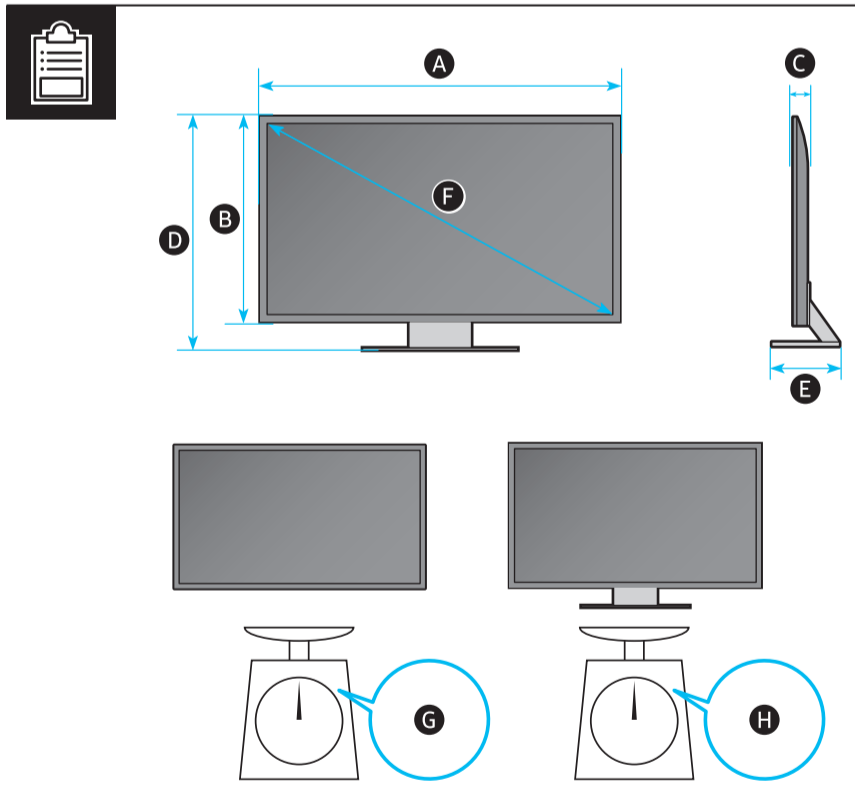

A	B	C	D	E	F	G	H
50Q8*C	43.9 inches (1114.2 mm)	25.7 inches (652.2 mm)	1.9 inches (47.8 mm)	27.7 inches (703.9 mm)	9.3 inches (237.0 mm)	49.5 inches	30.0 lbs (13.6 kg)	40.0 lbs (18.2 kg)
55Q8*C	48.3 inches (1227.6 mm)	27.8 inches (706.2 mm)	1.8 inches (46.9 mm)	30.2 inches (768.0 mm)	10.0 inches (253.0 mm)	54.6 inches	37.7 lbs (17.1 kg)	43.7 lbs (19.8 kg)
65Q8*C	56.9 inches (1446.5 mm)	32.6 inches (829.3 mm)	1.8 inches (46.3 mm)	35.1 inches (891.3 mm)	11.2 inches (285.7 mm)	64.5 inches	50.5 lbs (22.9 kg)	57.5 lbs (26.1 kg)
75Q8*C	65.8 inches (1670.6 mm)	37.7 inches (958.5 mm)	1.8 inches (46.7 mm)	40.1 inches (1018.9 mm)	12.3 inches (313.5 mm)	74.5 inches	72.1 lbs (32.7 kg)	83.6 lbs (37.9 kg)
85Q8*C	74.5 inches (1892.8 mm)	42.6 inches (1082.8 mm)	1.9 inches (47.1 mm)	45.0 inches (1143.8 mm)	12.9 inches (326.6 mm)	84.5 inches	91.5 lbs (41.5 kg)	104.1 lbs (47.2 kg)

*: 0-9, A-Z