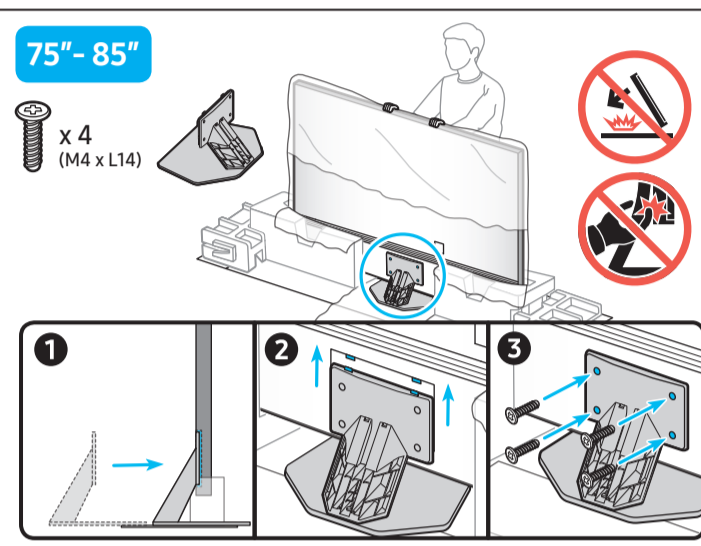

A	B	C	D	E	F	G	H
50Q8*C	43.9 inches (1114.2 mm)	25.7 inches (652.2 mm)	1.9 inches (47.8 mm)	27.7 inches (703.9 mm)	9.3 inches (237.0 mm)	49.5 inches	30.0 lbs (13.6 kg)	40.0 lbs (18.2 kg)
55Q8*C	48.3 inches (1227.6 mm)	27.8 inches (706.2 mm)	1.8 inches (46.9 mm)	30.2 inches (768.0 mm)	10.0 inches (253.0 mm)	54.6 inches	37.7 lbs (17.1 kg)	43.7 lbs (19.8 kg)
65Q8*C	56.9 inches (1446.5 mm)	32.6 inches (829.3 mm)	1.8 inches (46.3 mm)	35.1 inches (891.3 mm)	11.2 inches (285.7 mm)	64.5 inches	50.5 lbs (22.9 kg)	57.5 lbs (26.1 kg)
75Q8*C	65.8 inches (1670.6 mm)	37.7 inches (958.5 mm)	1.8 inches (46.7 mm)	40.1 inches (1018.9 mm)	12.3 inches (313.5 mm)	74.5 inches	72.1 lbs (32.7 kg)	83.6 lbs (37.9 kg)
85Q8*C	74.5 inches (1892.8 mm)	42.6 inches (1082.8 mm)	1.9 inches (47.1 mm)	45.0 inches (1143.8 mm)	12.9 inches (326.6 mm)	84.5 inches	91.5 lbs (41.5 kg)	104.1 lbs (47.2 kg)

*: 0-9, A-Z