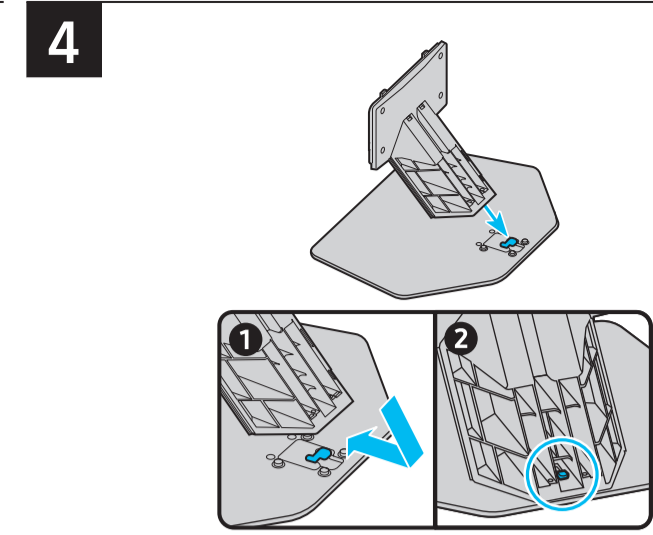

A	B	C	D	E	F	G	H
50Q8*C	43.9 inches (1114.2 mm)	25.7 inches (652.2 mm)	1.9 inches (47.8 mm)	27.7 inches (703.9 mm)	9.3 inches (237.0 mm)	49.5 inches	30.0 lbs (13.6 kg)	40.0 lbs (18.2 kg)
55Q8*C	48.3 inches (1227.6 mm)	27.8 inches (706.2 mm)	1.8 inches (46.9 mm)	30.2 inches (768.0 mm)	10.0 inches (253.0 mm)	54.6 inches	37.7 lbs (17.1 kg)	43.7 lbs (19.8 kg)
65Q8*C	56.9 inches (1446.5 mm)	32.6 inches (829.3 mm)	1.8 inches (46.3 mm)	35.1 inches (891.3 mm)	11.2 inches (285.7 mm)	64.5 inches	50.5 lbs (22.9 kg)	57.5 lbs (26.1 kg)
75Q8*C	65.8 inches (1670.6 mm)	37.7 inches (958.5 mm)	1.8 inches (46.7 mm)	40.1 inches (1018.9 mm)	12.3 inches (313.5 mm)	74.5 inches	72.1 lbs (32.7 kg)	83.6 lbs (37.9 kg)
85Q8*C	74.5 inches (1892.8 mm)	42.6 inches (1082.8 mm)	1.9 inches (47.1 mm)	45.0 inches (1143.8 mm)	12.9 inches (326.6 mm)	84.5 inches	91.5 lbs (41.5 kg)	104.1 lbs (47.2 kg)

*: 0-9, A-Z