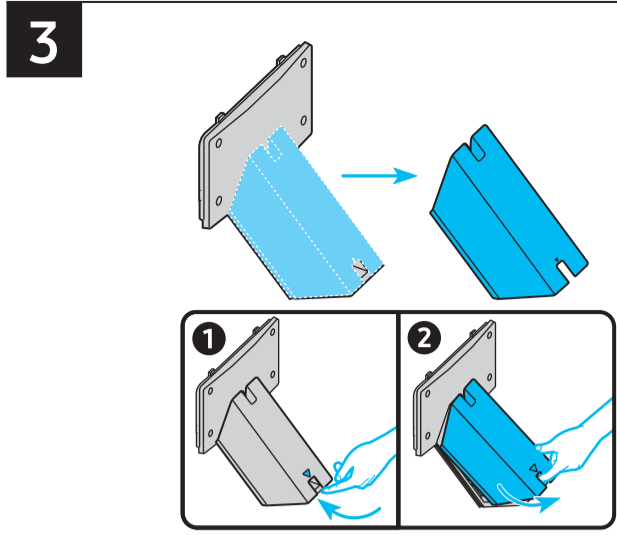

A	B	C	D	E	F	G	H
50Q8*C	43.9 inches (1114.2 mm)	25.7 inches (652.2 mm)	1.9 inches (47.8 mm)	27.7 inches (703.9 mm)	9.3 inches (237.0 mm)	49.5 inches	30.0 lbs (13.6 kg)	40.0 lbs (18.2 kg)
55Q8*C	48.3 inches (1227.6 mm)	27.8 inches (706.2 mm)	1.8 inches (46.9 mm)	30.2 inches (768.0 mm)	10.0 inches (253.0 mm)	54.6 inches	37.7 lbs (17.1 kg)	43.7 lbs (19.8 kg)
65Q8*C	56.9 inches (1446.5 mm)	32.6 inches (829.3 mm)	1.8 inches (46.3 mm)	35.1 inches (891.3 mm)	11.2 inches (285.7 mm)	64.5 inches	50.5 lbs (22.9 kg)	57.5 lbs (26.1 kg)
75Q8*C	65.8 inches (1670.6 mm)	37.7 inches (958.5 mm)	1.8 inches (46.7 mm)	40.1 inches (1018.9 mm)	12.3 inches (313.5 mm)	74.5 inches	72.1 lbs (32.7 kg)	83.6 lbs (37.9 kg)
85Q8*C	74.5 inches (1892.8 mm)	42.6 inches (1082.8 mm)	1.9 inches (47.1 mm)	45.0 inches (1143.8 mm)	12.9 inches (326.6 mm)	84.5 inches	91.5 lbs (41.5 kg)	104.1 lbs (47.2 kg)

*: 0-9, A-Z