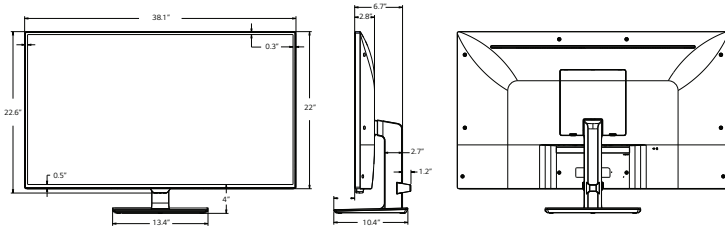

UHD 4K Monitor

Multitasking Monitor

▶ **43MU79-B**

43" class (42.51" diag.)

DIMENSIONS

PANEL	MODEL	43MU79-B
Size (Inch)		43" Class (42.51" diag)
Panel Type		IPS
Color Gamut (CIE1931)		NTSC 72%
Color Depth (Number of Colors)		10bit
Pixel Pitch (mm)		0.2451x0.2451
Aspect Ratio		16:9
Resolution		3840 x 2160
Brightness		Typical 350nits, Min 280nits
Contrast Ratio (Original) (DFC)		1000:1 (Type) Mega
(GTG)		8ms
Viewing Angle (CR≥10)		178/178
Surface Treatment (Glare/non Glare)		Anti-Glare
JACK INPUT / OUTPUT	HDMI	Yes x4 (ver 1.4 x2, ver 2.0 x2)
DisplayPort		Yes x1 (ver 1.2)
USB type-C		Yes (x1, DP Alt. Mode, Data, ver3.1 Gen1) UHD@60Hz PD=7.5W for smart phone only
Others		RS232C
[Jack Location]		Vertical type
Headphone Out		Yes
[Jack Location]		Vertical type
SPEAKER	Type	Rich Bass
Audio output		10Wx2
POWER	Type	Built-in Power
Input		100-240 Vac, 50/60 Hz
Normal On (EPA Typ.)		-
Normal On (factory out condition Typ.)		70W
Power Save/Sleep Mode (Max)		0.5W
DC Off (Max)		0.3W
FREQUENCY	H-Frequency	30-135kHz
V-Frequency		56-61Hz
RESOLUTION	HDMI	HDMI1/2 : 3840x2160@30Hz (HDMI1.4) HDMI3/4 : 3840x2160@60Hz (HDMI2.0)
DP		3840x2160@60Hz
USB-C		3840x2160@60Hz

CONTROL KEY	MODEL	43MU79-B
Key Number (Power Key Included)		1 Joystick
Key Type		Joystick
LED Color (On mode)		White
LED Color (Power save mode)		Off (Power LED ON : White Blinking)
[Key Location]		Bottom
LANGUAGE	Country	English, German, French, Spanish, Italian, Swedish, Finnish, Portuguese, Portuguese(brazil), Polish, Russian, Greek, Ukrainian, Chinese (Simplified, Traditional), Japanese, Korean
Number of Language		17
SPECIAL FEATURE	USB_Down	2
DDC/CI		Yes
HDCP		HDMI & DP, Yes (2.2)
Remote Control		Yes
PIP		Yes (2PIP)
PBP		Yes (2PBP, 4PBP)
Reader Mode		Yes
Flicker Safe		Yes
Six Axis Control		Yes
Factory Calibrated		Yes
Plug & Play		Yes
On Screen Control		Yes
SUPER+Resolution		Yes
Black Equalizer		Yes
DAS Mode		Yes
Quick Charge		Yes
Dual Controller		Yes
COLOR	All	Matte Black
STAND	Base Detachable	Yes
Tilt (Angle)		Yes (-5°-10°)
CABINET	Set (with Stand)	38.1" x 10.8" x 25.5"
Set (without Stand)		38.1" x 2.8" x 22.6"
Box		41.9" x 11.2" x 25.9"
Vesa		200mm x 200mm
Set (with Stand)		35.1 lbs
Set (without Stand)		27.1 lbs
Box		44.1 lbs
STANDARD	UL(cUL)	Yes
TUV-Type		Yes
CB		Yes
CCC		Yes
FCC-B, CE		Yes
KC		Yes
ErP		Yes
ROHS, REACH		Yes
Windows 10		Yes
DisplayPort		Yes
ACCESSORIES	Power Cord	Yes
DP to DP		Yes
HDMI		Yes
USB Type A to C		Yes (Gender)
RSC232C		Option (Phone jack to RS232C Cable)
Easy Setup Guide		Yes
Calibration Report (Paper)		Yes
S/W Install CD		Yes (On Screen Control, Dual Controller)
OTHER	UPC	7 19192 61435 2
Warranty		3-Year Limited Warranty Parts/Labor/Backlight

LG Electronics U.S.A., Inc.
HE B2B Division
2000 Millbrook Drive
Lincolnshire, IL 60069

Customer Service: 888.865.3026
www.LGolutions.com/support

Contact your LG Regional Sales Representative:
Channel: 800.897.8871
Hospitality: 800.228.1236
E-mail: info@LGolutions.com

SPEC_43MU79-B_051707_PR

All screen images are simulated. Dimensions and weights are approximate. Design, specifications, and features subject to change without notice.