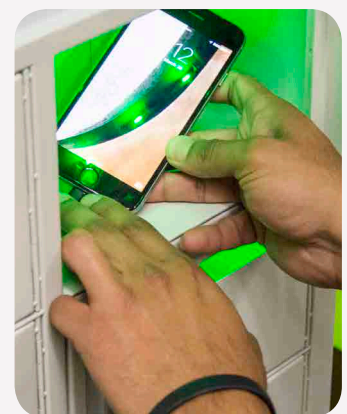

CHARGING TIPS INCLUDED:

APPLE LIGHTNING

MICRO USB

PRODUCT FEATURES

- Intuitive Voice Assistant Guides Users
- Attaches To Wall Or Optional Floor Stand
- Store Wallets, Keys, Cameras & More
- Advanced Smart Locking System

CUSTOM BRANDING

Available for the 6 Bay Charging Locker, the custom branding allows businesses to advertise to users and boost customer satisfaction.

WALL MOUNTING OPTION

Securely attaches to any wall to prevent theft or damage. Convenient placement in waiting areas allows guests to comfortably sit next to their phone while it charges.