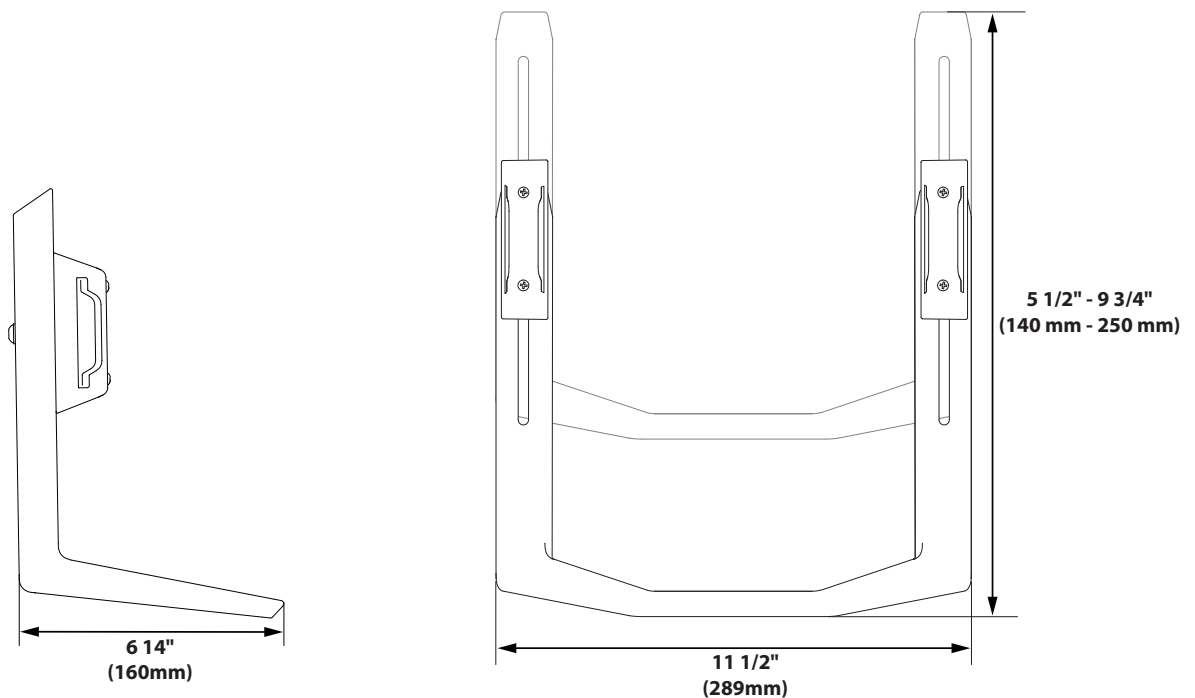

Handle for LX Dual Direct

© 2016 Ergotron, Inc. rev. 01/07/2019 DIM-LXDualBowHandle Content is subject to change without notification

**Americas Sales and
Corporate Headquarters**

St. Paul, MN USA
(800) 888-8458
+1-651-681-7600
www.ergotron.com
sales@ergotron.com