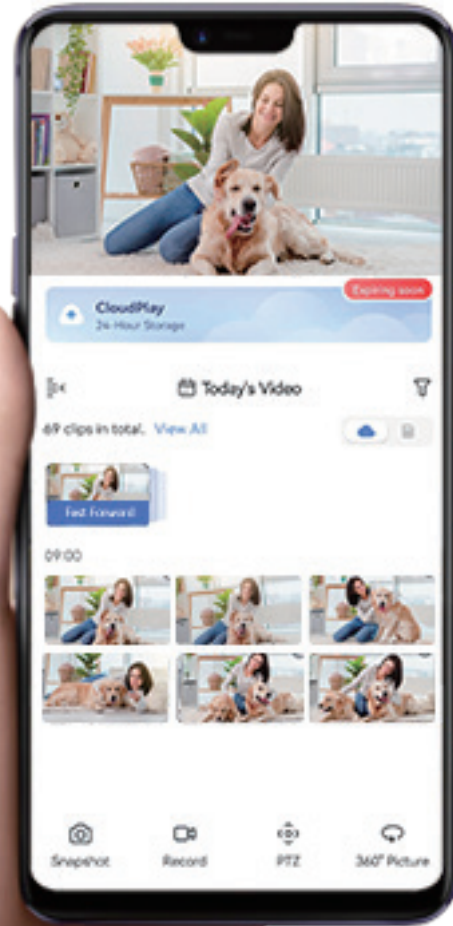

It notifies you when you're needed

The camera alerts you if the noise level suddenly changes – whether your baby cries or a siren breaks out. Your family members can also simply wave at the camera to initiate a video call to your phone.

Human Voice
Enhancement

Noise-Cancelling
Dual-Mic Setup

10-Meter
Sound Pick-Up

Steady connection for boosted performance

Set up the camera network, either wired or wirelessly. You can connect the camera to either 2.4 or 5 GHz² band to ensure a strong Wi-Fi signal.

Never miss a moment with safe video storage

Secure your unforgettable moments on a local microSD card of up to 256 GB, or subscribe to EZVIZ CloudPlay for fully-encrypted cloud storage and extra peace of mind¹.

Supports MicroSD Card

Supports EZVIZ CloudPlay Storage

We protect your data and privacy

Data security is the cornerstone of every product we design. Enjoy your private time anytime just by using the privacy shutter to cover the camera lens completely. Most importantly, you are the only one who can access and de-encrypt your data.