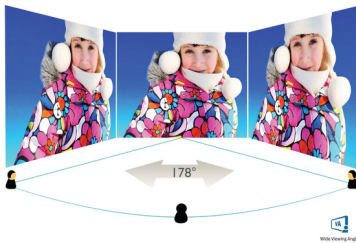

VA display

The Philips VA LED display uses an advanced multi-domain vertical alignment technology that gives you super-high static contrast ratios for extra-vivid and bright images. While standard office applications are handled with ease, it is especially suitable for photos, web browsing, films, gaming and demanding graphical applications. Its optimised pixel

management technology gives you a 178/178 degree extra-wide viewing angle, resulting in crisp images.