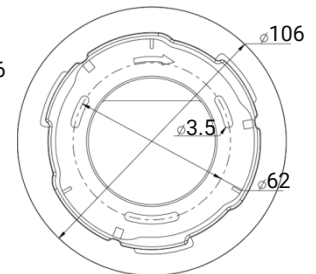

# AI Weather-proof Mini Dome Network Camera

<b>Intelligent Analytics</b>	Video Analysis	Region Entrance, Region Exiting, Advanced Motion Detection, Line Crossing, Loitering, Object Left, Object Removed	
	People Counting & Report	Count the number of people entering or exiting	
<b>Basic Event</b>	Event Trigger	Motion Detection, Tamper Detection, Audio Alarm	
	Exception	Network Disconnection, IP Address Filtering, Record Failed, SD Card Full, SD Card Uninitialized, SD Card Error, No SD Card	
	Event Action	FTP Upload Record, SMTP Upload Record, SD Card Record, Snapshot, SIP Phone, HTTP Notification	
<b>System</b>	Storage	Support microSD/SDHC/SDXC Card Local Storage, up to 1TB	
	SIP/VoIP Support	Yes, Voice & Video-over-IP	
	System Compatibility	ONVIF Profile G & S & T & M, API	
<b>General</b>	Working Temperature	-40°C~60°C	
	Working Humidity	0~90% (Non-condensing)	
	Power Supply	PoE (802.3af)	
	Power Consumption	3.8W MAX 5.8W MAX (With IR on)	4.6W MAX 6.6W MAX (With IR on)
	Housing	Vandal-proof IK10-rated Metal Housing / Up to IP67-rated for Weather-resistant Performance	
	Weight	Approx. 600g (Junction Box Version) / Approx. 410g (Cable Out Version)	
	Dimensions	Φ108mmX96.5mm (Junction Box Version) / Φ106mmX76.5mm (Cable Out Version)	
	Warranty	3 Years / 5 Years (Optional)	

## Structure Diagrams

Junction Box Version

Cable Out Version

Units: mm