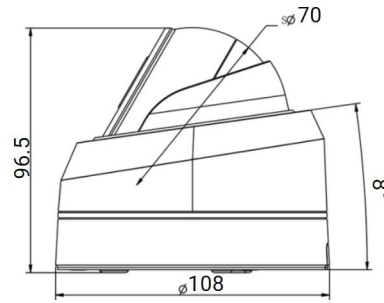

# AI Weather-proof Mini Dome Network Camera

<b>Intelligent Analytics</b>	Video Analysis	Region Entrance, Region Exiting, Advanced Motion Detection, Line Crossing, Loitering, Object Left, Object Removed	
	People Counting & Report	Count the number of people entering or exiting	
<b>Basic Event</b>	Event Trigger	Motion Detection, Tamper Detection, Audio Alarm	
	Exception	Network Disconnection, IP Address Filtering, Record Failed, SD Card Full, SD Card Uninitialized, SD Card Error, No SD Card	
	Event Action	FTP Upload Record, SMTP Upload Record, SD Card Record, Snapshot, SIP Phone, HTTP Notification	
<b>System</b>	Storage	Support microSD/SDHC/SDXC Card Local Storage, up to 1TB	
	SIP/VoIP Support	Yes, Voice & Video-over-IP	
	System Compatibility	ONVIF Profile G & S & T & M, API	
<b>General</b>	Working Temperature	-40°C~60°C	
	Working Humidity	0~90% (Non-condensing)	
	Power Supply	PoE (802.3af)	
	Power Consumption	3.8W MAX 5.8W MAX (With IR on)	4.6W MAX 6.6W MAX (With IR on)
	Housing	Vandal-proof IK10-rated Metal Housing / Up to IP67-rated for Weather-resistant Performance	
	Weight	Approx. 600g (Junction Box Version) / Approx. 410g (Cable Out Version)	
	Dimensions	Φ108mmX96.5mm (Junction Box Version) / Φ106mmX76.5mm (Cable Out Version)	
	Warranty	3 Years / 5 Years (Optional)	

## Structure Diagrams

Junction Box Version

Cable Out Version

Units: mm