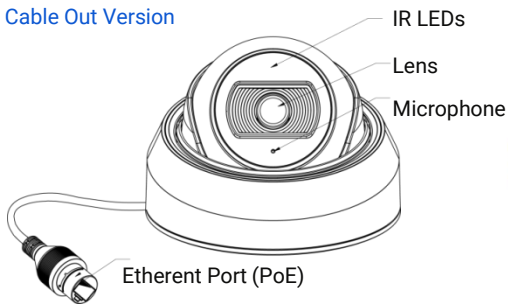

Cable Out Version