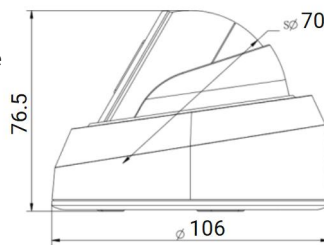

# AI Weather-proof Mini Dome Network Camera

<b>Intelligent Analytics</b>	Video Analysis	Region Entrance, Region Exiting, Advanced Motion Detection, Line Crossing, Loitering, Object Left, Object Removed	
	People Counting & Report	Count the number of people entering or exiting	
<b>Basic Event</b>	Event Trigger	Motion Detection, Tamper Detection, Audio Alarm	
	Exception	Network Disconnection, IP Address Filtering, Record Failed, SD Card Full, SD Card Uninitialized, SD Card Error, No SD Card	
	Event Action	FTP Upload Record, SMTP Upload Record, SD Card Record, Snapshot, SIP Phone, HTTP Notification	
<b>System</b>	Storage	Support microSD/SDHC/SDXC Card Local Storage, up to 1TB	
	SIP/VoIP Support	Yes, Voice & Video-over-IP	
	System Compatibility	ONVIF Profile G & S & T & M, API	
<b>General</b>	Working Temperature	-40°C~60°C	
	Working Humidity	0~90% (Non-condensing)	
	Power Supply	PoE (802.3af)	
	Power Consumption	3.8W MAX 5.8W MAX (With IR on)	4.6W MAX 6.6W MAX (With IR on)
	Housing	Vandal-proof IK10-rated Metal Housing / Up to IP67-rated for Weather-resistant Performance	
	Weight	Approx. 600g (Junction Box Version) / Approx. 410g (Cable Out Version)	
	Dimensions	Φ108mmX96.5mm (Junction Box Version) / Φ106mmX76.5mm (Cable Out Version)	
	Warranty	3 Years / 5 Years (Optional)	

## Structure Diagrams

Junction Box Version

Cable Out Version

Units: mm