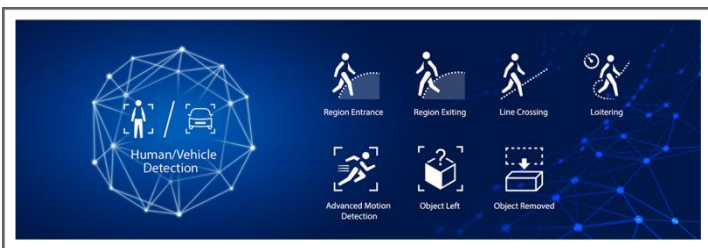

# AI Weather-proof Mini Dome Network Camera

IP67

IK10

**DATASHEET**

## KEY FEATURES

- ▶ NDAA Compliance (The fully NDAA-compliant products are well suited for government, defense and a range of projects subject to the NDAA.)
- ▶ Advanced Functions (Boasting to support various advanced functions such as HLC, Defog, ROI.)
- ▶ Built-in Microphone (Supporting audio function to hear what is happening in front of the camera.)
- ▶ SIP (Session Initiation Protocol. Providing audio/alarm/intercom and video streaming for mobile phones and video phones.)
- ▶ 3-Axis Mechanical Design (Featuring 3-axis mechanical design for fast and easy adjustment of the camera's viewing angle.)
- ▶ Smart Stream (Bandwidth, storage and bit rate are saved with Smart Stream On, eg, H.265+ saves 70%~80% bandwidth that of H.264.)

## AI Video Analytics

The AI Camera Series can intelligently filter objects to focus on human and vehicle detection in multiple events such as Region Entrance, Region Exiting, Loitering, Advanced Motion Detection, etc.