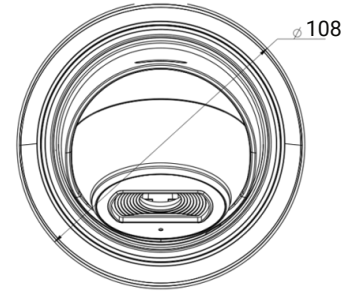

# AI Weather-proof Mini Dome Network Camera

<b>Intelligent Analytics</b>	Video Analysis	Region Entrance, Region Exiting, Advanced Motion Detection, Line Crossing, Loitering, Object Left, Object Removed	
	People Counting & Report	Count the number of people entering or exiting	
<b>Basic Event</b>	Event Trigger	Motion Detection, Tamper Detection, Audio Alarm	
	Exception	Network Disconnection, IP Address Filtering, Record Failed, SD Card Full, SD Card Uninitialized, SD Card Error, No SD Card	
	Event Action	FTP Upload Record, SMTP Upload Record, SD Card Record, Snapshot, SIP Phone, HTTP Notification	
<b>System</b>	Storage	Support microSD/SDHC/SDXC Card Local Storage, up to 1TB	
	SIP/VoIP Support	Yes, Voice & Video-over-IP	
	System Compatibility	ONVIF Profile G & S & T & M, API	
<b>General</b>	Working Temperature	-40°C~60°C	
	Working Humidity	0~90% (Non-condensing)	
	Power Supply	PoE (802.3af)	
	Power Consumption	3.8W MAX 5.8W MAX (With IR on)	4.6W MAX 6.6W MAX (With IR on)
	Housing	Vandal-proof IK10-rated Metal Housing / Up to IP67-rated for Weather-resistant Performance	
	Weight	Approx. 600g (Junction Box Version) / Approx. 410g (Cable Out Version)	
	Dimensions	Φ108mmX96.5mm (Junction Box Version) / Φ106mmX76.5mm (Cable Out Version)	
	Warranty	3 Years / 5 Years (Optional)	

## Structure Diagrams

Junction Box Version

Cable Out Version

Units: mm