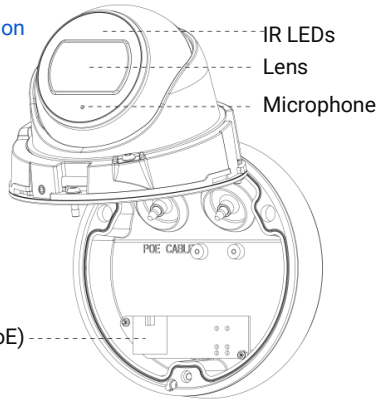

# AI Weather-proof Mini Dome Network Camera

<b>Intelligent Analytics</b>	Video Analysis	Region Entrance, Region Exiting, Advanced Motion Detection, Line Crossing, Loitering, Object Left, Object Removed	
	People Counting & Report	Count the number of people entering or exiting	
<b>Basic Event</b>	Event Trigger	Motion Detection, Tamper Detection, Audio Alarm	
	Exception	Network Disconnection, IP Address Filtering, Record Failed, SD Card Full, SD Card Uninitialized, SD Card Error, No SD Card	
	Event Action	FTP Upload Record, SMTP Upload Record, SD Card Record, Snapshot, SIP Phone, HTTP Notification	
<b>System</b>	Storage	Support microSD/SDHC/SDXC Card Local Storage, up to 1TB	
	SIP/VoIP Support	Yes, Voice & Video-over-IP	
	System Compatibility	ONVIF Profile G & S & T & M, API	
<b>General</b>	Working Temperature	-40°C~60°C	
	Working Humidity	0~90% (Non-condensing)	
	Power Supply	PoE (802.3af)	
	Power Consumption	3.8W MAX 5.8W MAX (With IR on)	4.6W MAX 6.6W MAX (With IR on)
	Housing	Vandal-proof IK10-rated Metal Housing / Up to IP67-rated for Weather-resistant Performance	
	Weight	Approx. 600g (Junction Box Version) / Approx. 410g (Cable Out Version)	
	Dimensions	Φ108mmX96.5mm (Junction Box Version) / Φ106mmX76.5mm (Cable Out Version)	
	Warranty	3 Years / 5 Years (Optional)	

## Structure Diagrams

Junction Box Version

Cable Out Version

Units: mm