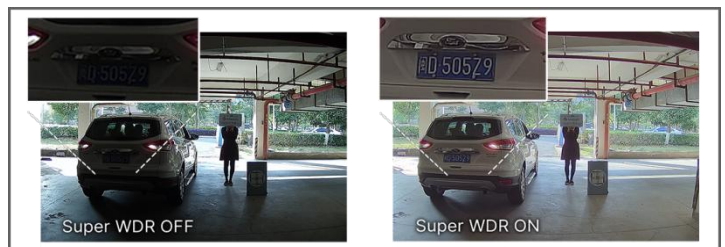

120dB Super WDR

Sensor-based WDR technology allows the camera to record greater scene details with true color reproduction even under the extreme back light and high contrast conditions. The ratio that the brightest light signal values divided by the darkest light signal values is up to 120dB.