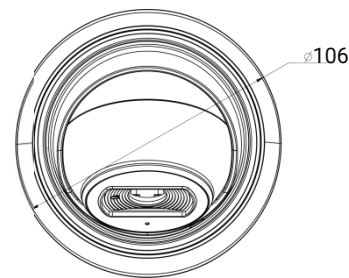

# AI Weather-proof Mini Dome Network Camera

<b>Intelligent Analytics</b>	Video Analysis	Region Entrance, Region Exiting, Advanced Motion Detection, Line Crossing, Loitering, Object Left, Object Removed	
	People Counting & Report	Count the number of people entering or exiting	
<b>Basic Event</b>	Event Trigger	Motion Detection, Tamper Detection, Audio Alarm	
	Exception	Network Disconnection, IP Address Filtering, Record Failed, SD Card Full, SD Card Uninitialized, SD Card Error, No SD Card	
	Event Action	FTP Upload Record, SMTP Upload Record, SD Card Record, Snapshot, SIP Phone, HTTP Notification	
<b>System</b>	Storage	Support microSD/SDHC/SDXC Card Local Storage, up to 1TB	
	SIP/VoIP Support	Yes, Voice & Video-over-IP	
	System Compatibility	ONVIF Profile G & S & T & M, API	
<b>General</b>	Working Temperature	-40°C~60°C	
	Working Humidity	0~90% (Non-condensing)	
	Power Supply	PoE (802.3af)	
	Power Consumption	3.8W MAX 5.8W MAX (With IR on)	4.6W MAX 6.6W MAX (With IR on)
	Housing	Vandal-proof IK10-rated Metal Housing / Up to IP67-rated for Weather-resistant Performance	
	Weight	Approx. 600g (Junction Box Version) / Approx. 410g (Cable Out Version)	
	Dimensions	Φ108mmX96.5mm (Junction Box Version) / Φ106mmX76.5mm (Cable Out Version)	
	Warranty	3 Years / 5 Years (Optional)	

## Structure Diagrams

Junction Box Version

Cable Out Version

Units: mm