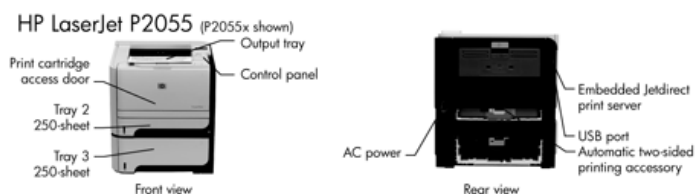

Volume	750 to 3,000 pages
Media Types	Paper (bond, light, heavy, plain, recycled, rough), envelopes, labels, cardstock, transparencies, heavy media
Media Sizes, Std	Letter, legal, statement, executive, index cards, envelopes (No. 10, Monarch): tray 1; letter, legal, executive: tray 2; letter, legal, executive: tray 3
Media Sizes, Custom	3 x 5 in to 8.5 x 14 in: tray 1; 4.1 x 5.8 in to 8.5 x 14 in: tray 2; 4.1 x 5.8 in to 8.5 x 14 in: tray 3
Media Weights	16 to 43 lb (straight through paper path for special media): tray 1; 16 to 32 lb: trays 2, 3
Connectivity, Std	Hi-Speed USB 2.0, built-in HP Jetdirect Gigabit Ethernet networking
Connectivity, Opt	HP Jetdirect external and wireless print servers
Memory, Std	128 MB
Memory, Max	384 MB
ENERGY STAR® Qualified	Yes
Mac Compatible	Yes
Dimensions (W x D x H)	14.4 x 14.5 x 10.6 in
Weight	23.6 lb
Shipping Dimensions	18.93 x 13.00 x 18.30 in
Shipping Weight	28.8 lb

Jetdirect Products

HP Jetdirect ew2400 (J7951G)
HP Jetdirect en3700 (J7942G)
HP Jetdirect en1700 (J7988G)

Accessories (standard)

DDR2 DIMM (144-pin): 32 MB (CB420A)
DDR2 DIMM (144-pin): 64 MB (CB421A)
DDR2 DIMM (144-pin): 128 MB (CB422A)
DDR2 DIMM (144-pin): 256 MB (CB423A)
HP USB Cable (Q6264A)
HP USB Network Print Adapter (Q6275A)
HP Universal Print Driver for Windows 4.7 (J7980A/J7981A)
HP Wireless Print Server (Q6301A)
8 MB Flash/64 MB DDR2 combo 144-pin DIMM (CB456A)
500-Sheet Input Tray (CE464A)

Compatible Supplies

HP LaserJet Cartridges and Kits

HP LaserJet CE505A Black Print Cartridge (CE505A)
HP LaserJet CE505X Black Print Cartridge (CE505X)

Compatible Paper Products

Top Recommended Papers

HP LaserJet Paper			
8.5 x 11 in	24 lb	500 sheets	HPJ1124
HP LaserJet Paper			
8.5 x 14 in	24 lb	500 sheets	HPJ1424

HP Everyday Papers

HP Premium Choice Laser Paper			
8.5 x 11 in	32 lb	500 sheets	HPU1132
HP LaserJet Paper			
8.5 x 11 in	24 lb	500 sheets	HPJ1124
8.5 x 11 in	24 lb	2,500 sheets (5 reams)	HPJ115RC
HP All-in-One Printing Paper			
8.5 x 11 in	22 lb	500 sheets	HPT1122
8.5 x 11 in	22 lb	500 sheets	HPT115
HP Printing Paper			
8.5 x 11 in	22 lb	5,000 sheets (10 reams)	HPP1122C
8.5 x 11 in	22 lb	500 sheets	HPP1122R
HP Multipurpose Paper			
8.5 x 11 in	20 lb	500 sheets	HPM1120R
8.5 x 11 in	20 lb	5,000 sheets (10 reams)	HPM1120C
8.5 x 11 in	20 lb	2,500 sheets (5 reams)	HPM115RC
8.5 x 11 in, 3-hole punch	20 lb	500 sheets	HPM113H
8.5 x 14 in	20 lb	500 sheets	HPM1420
HP Office Paper			
8.5 x 11 in	20 lb	2,500 sheets (5 reams)	HPC115RC
8.5 x 11 in	20 lb	5,000 sheets (10 reams)	HPC8511C
8.5 x 11 in, 3-hole punch	20 lb	500 sheets	HPC3HP
8.5 x 14 in	20 lb	500 sheets	HPC8514
8.5 x 11 in	20 lb	500 sheets	HPC8511R
HP Office Quickpack			
8.5 x 11 in	20 lb	2,500 sheets	HP2500S
HP Office Recycled Paper