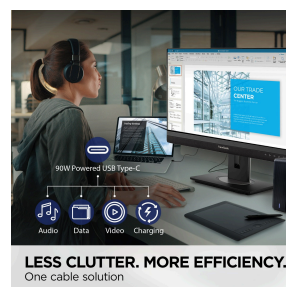

Headphone Hook	No
Microphone	noise-cancelling microphone array
Kensington Lock Slot	1
Webcam	Yes
Physical Controls	Key 1 (audio focus), Key 2, Key 3, Key 4, Key 5, Key 6 (power)
On Screen Display	Input Select, Conference Mode, ViewMode, Color Adjust, Manual Image Adjust, Setup Menu
Temperature	32-104° F (0 - 40° C)
Humidity (non-condensing)	20-90%
VESA Compatible	100 x 100 mm
Frequency Horizontal	15 ~ 90 KHz
Frequency Vertical	49 ~ 75 Hz
Height Adjust	110 mm / 4.3 in
Swivel	60°
Pivot (Right/Left)	90° / 90°
Tilt (Forward/Back)	5° / 40°
Net (lbs)	18.4
Net Without Stand (lbs)	13.4
Gross (lbs)	25.3
Net (kg)	8.4
Net Without Stand (kg)	6.1
Gross (kg)	11.5
Physical (in.)	24.1 " (W) x 16.67~21 " (H) x 8.6 " (D)
Physical Without Stand (in.)	24.1 " (W) x 15.4 " (H) x 2.2 " (D)
Physical (mm)	613 mm (W) x 423.38~533.38 mm (H) x 217 mm (D)
Physical Without Stand (mm)	613 mm (W) x 390 mm (H) x 57 mm (D)
Regulations	cTUVus, FCC-B, ICES003, Energy Star 8.0, EPEAT Silver, CEC, MX-CoC, Mexico Energy
PACKAGE CONTENTS	LCD Display, Power Cable, HDMI Cable, USB Type C cable, USB A/B Cable, Quick Start Guide
Recycle/Disposal	Please dispose of in accordance with local, state or federal laws.
Warranty	Three-year limited warranty on parts, labor and backlight

Contact Sales
ViewSonic.com

888.881.8781
email: salesinfo@viewsonic.com