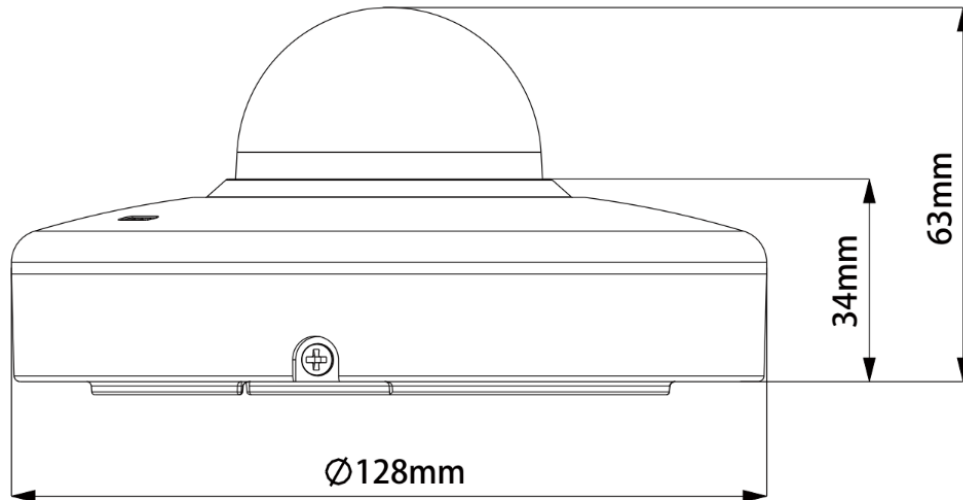

Casing	Metal
Dimensions	Φ128mm x 63mm (Φ5.04" x 2.48")
Net Weight	0.49kg(1.08lb)
Gross Weight	0.73kg(1.6lb)

Dimensions