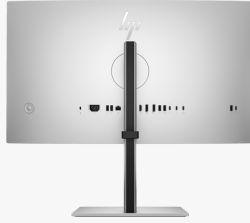

HP Series 7 Pro 27 inch 4K Conferencing Monitor - 727pm

Featuring

Intelligent 5MP HDR AI Webcam

The Poly Studio 5MP HDR AI webcam adapts to lighting conditions and always keeps you in focus with built-in AI collaboration features across any OS.

Full-Suite AI Experience

Collaborate confidently with a host of built-in AI webcam features. Auto framing keeps you front and center, background blur minimizes distractions, and auto lock and awake offers added security so you can focus on your conversation, not your tech.

AI Noise Reduction

Upgrade your conference call experience with HP AI-based noise reduction filters. Limit distractions including dogs, sirens, construction, and other meetings so you're heard loud and clear no matter what's happening around you.

Poly Studio Audio with DTS® Virtual:X™

Never miss a beat with the high-quality, immersive sound of 4 speakers with DTS® Virtual:X™ technology – perfect for music, meetings, and more.

4K UHD Resolution

Get lost in the captivating definition and ultra-precise details of 4K UHD on this 27" monitor. The pixel-dense 3840 x 2160 resolution expands your workspace and transforms all your content into a remarkable, lifelike experience.

IPS Black Technology

View brilliant visuals from any angle with deeper colors, darker shadows, and brighter highlights with IPS Black. Enjoy a stunning 2,000:1 contrast ratio – twice that of a traditional IPS – and ultra-wide viewing angles.³

Superb Color Accuracy

For color-critical projects, trust this Pantone-validated™ display with superb color accuracy, achieved by strict factory™ color calibration that ensures over 400 colors achieve a Delta E < 2, making any color difference virtually indistinguishable.

HDR and Wide Color Gamut

Replicate reality on your screen with 98% Display P3, 100% sRGB and VESA DisplayHDR™ 400 for a wide range of vibrant colors and deeper hues that represent colors as they are in the real world.³

HP User Color Recalibration

For professionals who demand exact, consistent, and top-quality color for their monitor, this feature allows users to recalibrate their displays to maintain professional-grade color accuracy throughout the life of the monitor.⁷

Thunderbolt™ 4 Technology

Multitask as a pro with a display that supports up to two 4K monitors through superfast Thunderbolt™ 4 to deliver video and data at speeds up to 40Gpbs while charging devices up to 100W with a single cable for a seamless work setup.¹

Smart KVM and PbP

Boost your productivity with Smart KVM switch that seamlessly detects and switches between two different computers, so you can multi-task with just one keyboard and mouse. Plus, see both devices side-by-side on screen with Picture-by-picture.⁵

More Ports. More Flexibility

More ports mean more capabilities. With Thunderbolt™ 4, USB-C® upstream, HDMI 2.0, DisplayPort™ 1.4 In and Out, RJ-45, 1 USB-C® 3.2 Gen 2, and 5 USB-A 3.2 Gen 2 ports, you can daisy-chain multiple monitors and connect a mouse, keyboard, and more.⁹