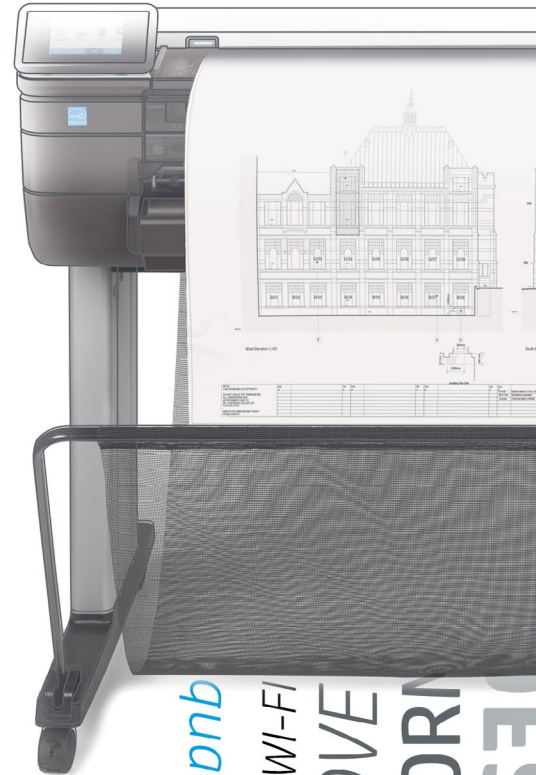

Why upgrade your HP large format printer?

Smart investment
collaboration
MOBILITY
unattended
Smart
SAVE TIME
SECURITY
EASY collaboration
Intuitive
quality
WI-FI
IMPROVE
PERFORMANCE
DESIGN
BETTER
QUALITY
Smart
S
E
SE
DESIGN
better
quality
unattended
EFFICIENT
savings
Upgrade