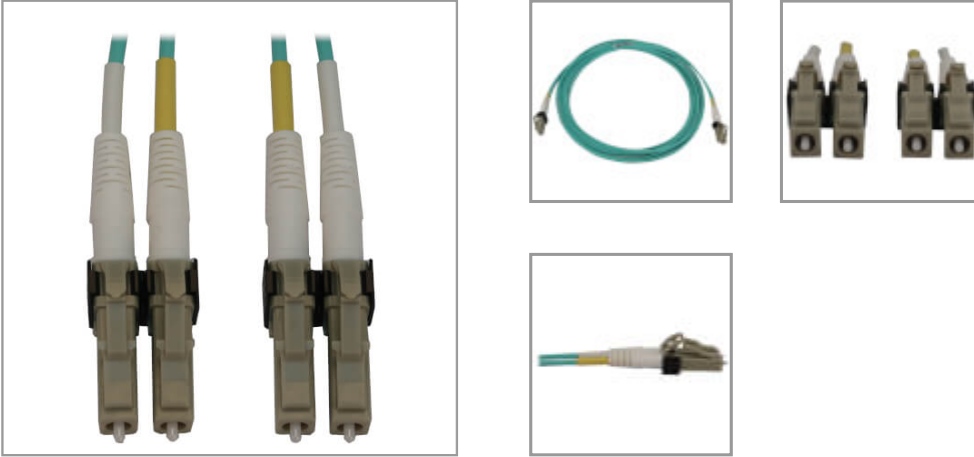

# 400G Multimode 50/125 OM3 Switchable Fiber Optic Cable (Duplex LC-PC M/M), LSZH, Aqua, 3 m (9.8 ft.)

MODEL NUMBER: N820X-03M

400 GbE Ethernet cable supports high bandwidths necessary for next-generation cloud services, hyperscale data centers and telecom carriers.

### 400 GbE Cable Supports Higher Bandwidths Needed for Next-Generation Data Networking

As the amount of traffic in data networks grows, so does the need for next-gen devices and fiber cables to support higher bandwidths in cloud services, hyperscale data centers, telecom applications and equipment OEM companies. This multimode 50/125 OM3 cable is an ideal choice for 400G Ethernet applications up to 100 meters (328 feet) at 850 nm. It is also backward compatible with 40 Gb and 100 Gb networks, so you can future-proof your current application for an eventual upgrade to 400 Gb.

### Switchable LC Connectors Allow Easy Polarity Conversions

The switchable LC duplex connectors on both ends of the cable let you easily switch the fiber polarity without tools or the need to re-terminate the connectors. This can allow for stacked LC adapters, eliminating the need for dual zip cords and reducing overall bulk cabling in high-density situations. Just remove the clipped piece holding the connector ends together on each side, identify the send and receive ends, and switch the polarity of those ends based on your application needs.

## Highlights

- OM3-rated cable recommended for 400 Gb speeds up to 100 meters (@ 850 nm)
- Switchable connector ends allow polarity conversion without tools or re-termination
- Allows use of stacked LC adapters to increase population density
- Backward compatible with 40/100 Gb networks to facilitate future-proofing
- Aqua LSZH jacket allows fast, easy identification in a crowded switch or patch panel