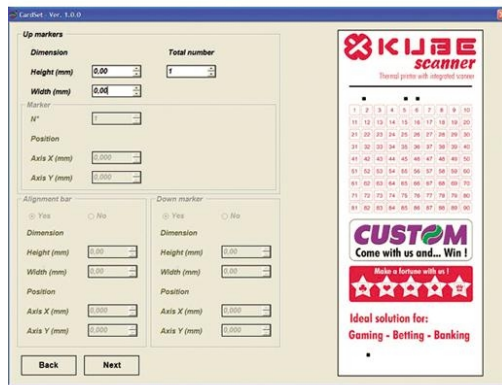

### Lottery printers-Kube II Scanner

KUBE II SCANNER is the combination of a high performance scanner for cards and betting slips and a high speed thermal printer with stacker unit. KUBE II SCANNER works with standard lottery cards, 82 millimetre large and having a maximum length of 350 millimetres. It is capable of reading barcodes in combination with coupons and betting slips. The betting slips are printed on 80/82.5mm large paper, and the printer manages a paper roll with 150 mm diameter. The printed betting slips can be validated by printing the words "you won" or "validated" on them.

The one product for a complete solution !

- Scans cards
- Quickly prints betting slips
- Verifies and validates betting slips

Reads the barcode on the betting slip, checks its validity and validates the betting slip

## CHARACTERISTICS

- Embedded scanner
- Barcode reading
- Large paper roll
- Intelligent coupon scanning
- Branding feature to void ticket

## EXCLUSIVE FEATURES:

- Embedded scanner
- Barcode reading
- Large paper roll
- Intelligent coupon scanning
- Branding feature to void ticket
- Compact all-in-one unit
- 203 DPI printing resolution
- Memory expansion up to 2GB
- Mass Storage
- Windows and Linux drivers