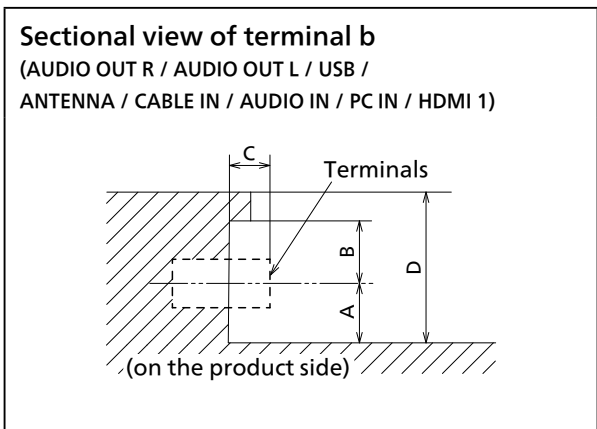

Terminal b
43SQ2H Terminal (Side)

Units : inches (mm)

	AUDIO OUT	USB	ANTENNA/ CABLE IN	AUDIO IN	PC IN	HDMI
A	0.43 (11.1)	0.42 (10.7)	0.45 (11.5)	0.46 (11.7)	0.44 (11.4)	0.33 (8.6)
B	0.45 (11.5)	0.46 (11.8)	0.43 (11.1)	0.42 (10.9)	0.44 (11.2)	0.54 (13.9)
C	0.20 (5.1)	-	0.44 (11.1)	0.11 (2.7)	0.21 (5.1)	-
D	1.05 (26.7)					

1 Due to the construction of terminal, some types of connecting cable or USB memory device cannot be used.
Be sure to use connecting cable or USB memory device after confirmation in this drawing.