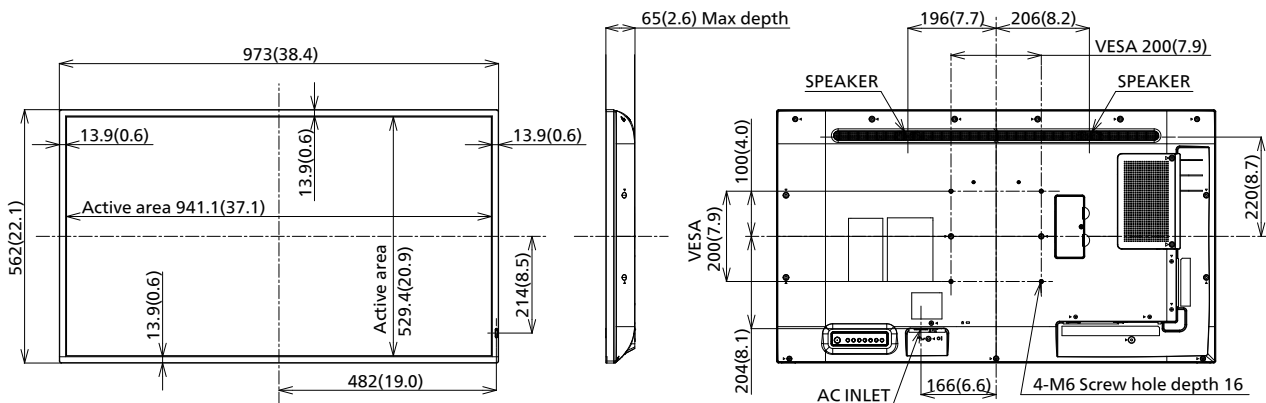

COMPATIBLE SOFTWARE

Multi Monitoring & Control Software (Early Warning Software) compatible Ver. 3.2	Yes
Video Wall Manager compatible Ver. 1.14	Yes
Content management Software compatible Ver. 4.0.0	Yes
Screen Transfer Compatible Ver. 2.3.0	Yes

STANDARD (CERTIFICATIONS)

SAFETY REGULATIONS	UL 62368-1, 3rd Ed. CSA C22.2 NO. 62368-1-14, 3rd Ed. EN 62368-1:2014 AS/NZS 62368-1:2018
RADIATION REGULATIONS	47 CFR FCC Part 15 Subpart B, Class A ANSI C63.4: 2014, ICES-003 Issue7:2020 EN 55032: 2015, N 61000-3-2: 2014 EN 61000-3-3: 2013, EN 55035: 2017 AS/NZS CISPR32:2015

REMOTE CONTROL TRANSMITTER

Power Requirements	DC 3 V (AAA Size batteries x 2)
Operating distance	Approx. 7m¹ (23ft)
Weight	Approx. 63g (2.3oz) ncluding batteries
Dimensons (W x H x D)	48 x 134 x 20 mm (1.9" x 5.3" x 0.8")

¹ When operated directly in front of receptor.

INCLUDED ACCESSORIES

- Remote Control x 1 - Batteries (AAA size) x 2
- AC cord (approx. 2 m (78.7")) - sensor x 1
- Clamper x 2 - SDM-S Attachment - Operating Instruction Book

OPTIONAL ACCESSORIES

Pedestal	TY-ST43PE9
Early warning software	ET-SWA100/105 Series
12G-SDI terminal board	TY-SB01QS
DIGITAL LINK (RX/TX) terminal board	TY-SB01DL

DIMENSIONS

Cautions: This drawing is not a scale
Units : inches (mm)