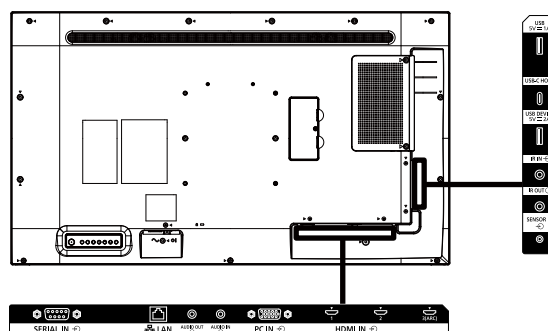

CONNECTION TERMINAL