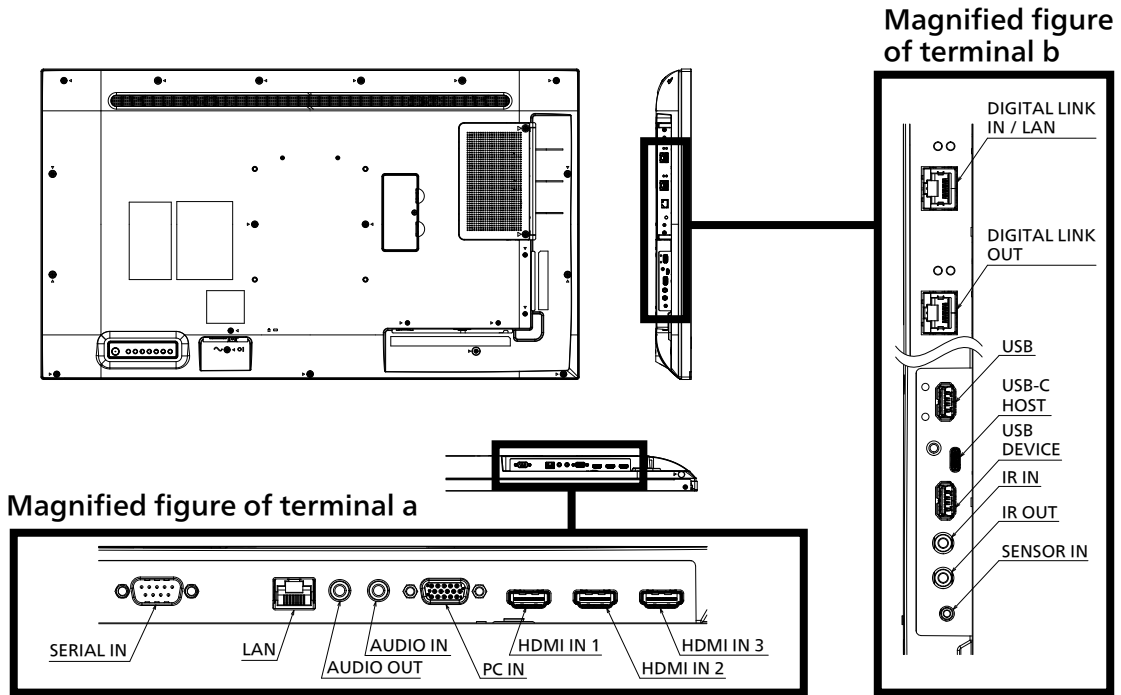

● Drawing of terminals
View from back

Terminal a
43SQ2H Terminal (Bottom)

	HDMI	LAN	SERIAL IN
A	0.33 (8.6)	0.39 (10.1)	0.44 (11.4)
B	0.54 (13.9)	0.48 (12.4)	0.43 (11.1)
C	-	-	0.21 (5.2)
D	1.06 (27.0)		

Units : inches (mm)