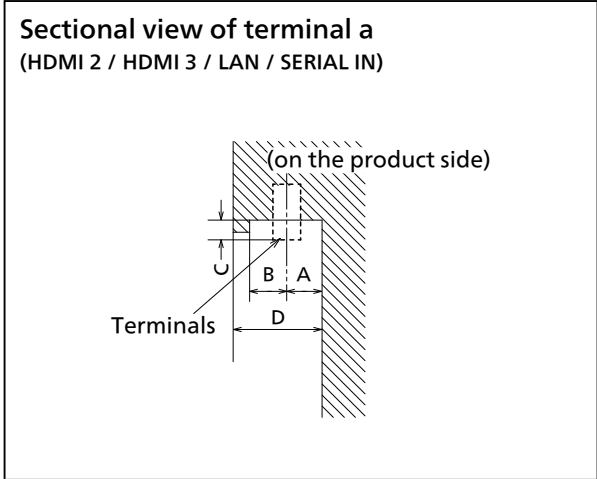

● Drawing of terminals
View from back

Terminal a
43SQ2H Terminal (Bottom)

	HDMI	LAN	SERIAL IN
A	0.33 (8.6)	0.39 (10.1)	0.44 (11.4)
B	0.54 (13.9)	0.48 (12.4)	0.43 (11.1)
C	-	-	0.21 (5.2)
D	1.06 (27.0)		

Units : inches (mm)