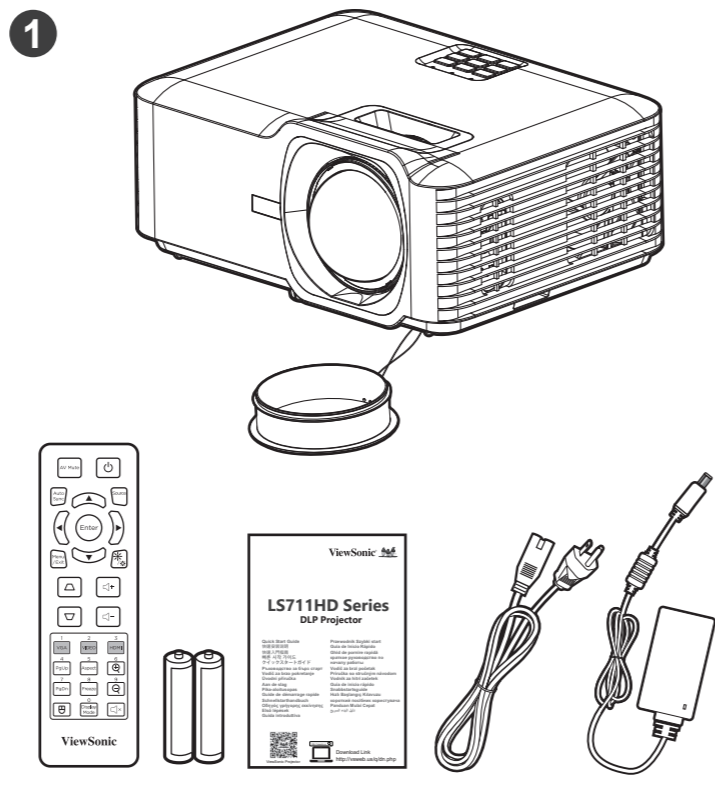

LS711HD Series DLP Projector

Quick Start Guide
快速安装说明
快速入門指南
빠른 시작 가이드
クイックスタートガイド
Ръководство за бърз старт
Vodič za brzo pokretanje
Úvodní příručka
Aan de slag
Pika-aloitusopas
Guide de démarrage rapide
Schnellstarthandbuch
Οδηγός γρήγορης εκκίνησης
Első lépések
Guida introduttiva

Przewodnik Szybki start
Guia de Inicio Rápido
Ghid de pornire rapidă
краткое руководство по началу работы
Vodič za brzi početak
Priručka so stručným návodom
Vodnik za hitri začetek
Guia de inicio rápido
Snabbstartsguide
Hızlı Başlangıç Kılavuzu
короткий посібник користувача
Panduan Mulai Cepat
دليل البدء السريع

(a) Screen Size		16:9 Image on a 16:9 Screen					
		(b) Projection distance		(c) Image height		(d) Vertical offset	
inch	mm	inch	mm	inch	mm	inch	mm
35.00	889	15.13	384	17.16	436	2.75	70
40.00	1016	17.29	439	19.61	498	3.14	80
50.00	1270	21.62	549	24.51	623	3.92	100
60.00	1524	25.94	659	29.42	747	4.71	120
70.00	1778	30.26	769	34.32	872	5.49	139
80.00	2032	34.58	878	39.22	996	6.28	159
90.00	2286	38.91	988	44.12	1121	7.06	179
100.00	2540	43.23	1098	49.03	1245	7.84	199
110.00	2794	47.55	1208	53.93	1370	8.63	219
120.00	3048	51.88	1318	58.83	1494	9.41	239
130.00	3302	56.20	1427	63.73	1619	10.20	259
140.00	3556	60.52	1537	68.64	1743	10.98	279
150.00	3810	64.85	1647	73.54	1868	11.77	299
200.00	5080	86.46	2196	98.05	2491	15.69	398
250.00	6350	108.08	2745	122.57	3113	19.61	498
300.00	7620	129.69	3294	147.08	3736	23.53	598

(a) Screen Size		16:9 Image on a 4:3 Screen					
		(b) Projection distance		(c) Image height		(d) Vertical offset	
inch	mm	inch	mm	inch	mm	inch	mm
35.00	889	13.89	353	15.75	400	2.52	64
40.00	1016	15.87	403	18.00	457	2.88	73
50.00	1270	19.84	504	22.50	572	3.60	91
60.00	1524	23.81	605	27.00	686	4.32	110
70.00	1778	27.78	706	31.50	800	5.04	128
80.00	2032	31.74	806	36.00	914	5.76	146
90.00	2286	35.71	907	40.50	1029	6.48	165
100.00	2540	39.68	1008	45.00	1143	7.20	183
110.00	2794	43.65	1109	49.50	1257	7.92	201
120.00	3048	47.62	1209	54.00	1372	8.64	219
130.00	3302	51.58	1310	58.50	1486	9.36	238
140.00	3556	55.55	1411	63.00	1600	10.08	256
150.00	3810	59.52	1512	67.50	1715	10.80	274
200.00	5080	79.36	2016	90.00	2286	14.40	366
250.00	6350	99.20	2520	112.50	2858	18.00	457
300.00	7620	119.04	3024	135.00	3429	21.60	549

It is recommended that if you intend to permanently install the projector, please physically test the projection size and distance using the actual projector in situ before you permanently install it.

(e) = Screen
(f) = Center of Lens