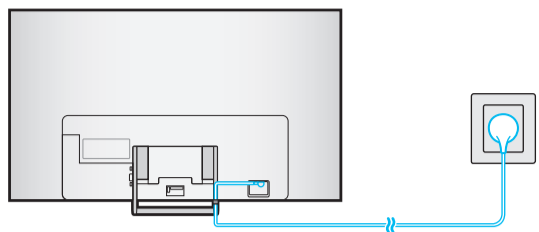

SAMSUNG

Unpacking and Installation Guide

Scan this QR code with your smart phone to see helpful videos.

| | A | B | C | D | E | F | G | H |
|--------|----------------------------|---------------------------|-------------------------|---------------------------|---------------------------|-------------|-----------------------|-----------------------|
| 55S9*C | 48.2 inches (1225.4 mm) | 27.9 inches (708.6 mm) | 1.6 inches (39.9 mm) | 30.5 inches (773.5 mm) | 10.5 inches (265.9 mm) | 54.6 inches | 35.7 lbs (16.2 kg) | 40.1 lbs (18.2 kg) |
| 65S9*C | 56.9 inches (1444.3 mm) | 32.7 inches (831.7 mm) | 1.6 inches (39.9 mm) | 35.3 inches (896.6 mm) | 10.5 inches (265.9 mm) | 64.5 inches | 46.5 lbs (21.1 kg) | 50.9 lbs (23.1 kg) |

* : 0-9, A-Z

| | VESA A x B (mm) | C (mm) | D | E x 4 | F (mm) | G (inches) | H (inches) | I (inches) |
|--------|-----------------|--------|-------|-------|--------|------------|------------|------------|
| 55S9*C | 300 x 200 | 28-30 | C + ★ | M8 | 1.25 | 16.3 | 18.2 | 3.8 |
| 65S9*C | | | 21.1 | | | 22.5 | 3.8 | |