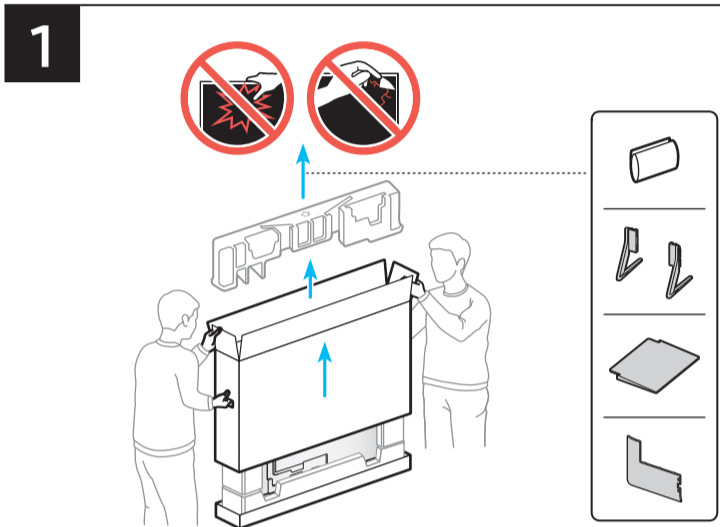

SAMSUNG

Unpacking and Installation Guide

Scan this QR code with your smart phone to see helpful videos.

| | A | B | C | D | E | F | G | H |
|--------|----------------------------|---------------------------|-------------------------|---------------------------|---------------------------|-------------|-----------------------|-----------------------|
| 55S9*C | 48.2 inches (1225.4 mm) | 27.9 inches (708.6 mm) | 1.6 inches (39.9 mm) | 30.5 inches (773.5 mm) | 10.5 inches (265.9 mm) | 54.6 inches | 35.7 lbs (16.2 kg) | 40.1 lbs (18.2 kg) |
| 65S9*C | 56.9 inches (1444.3 mm) | 32.7 inches (831.7 mm) | 1.6 inches (39.9 mm) | 35.3 inches (896.6 mm) | 10.5 inches (265.9 mm) | 64.5 inches | 46.5 lbs (21.1 kg) | 50.9 lbs (23.1 kg) |

* : 0-9, A-Z

| | VESA A x B (mm) | C (mm) | D | E x 4 | F (mm) | G (inches) | H (inches) | I (inches) |
|--------|-----------------|--------|-------|-------|--------|------------|------------|------------|
| 55S9*C | 300 x 200 | 28-30 | C + ★ | M8 | 1.25 | 16.3 | 18.2 | 3.8 |
| 65S9*C | | | 21.1 | | | 22.5 | 3.8 | |