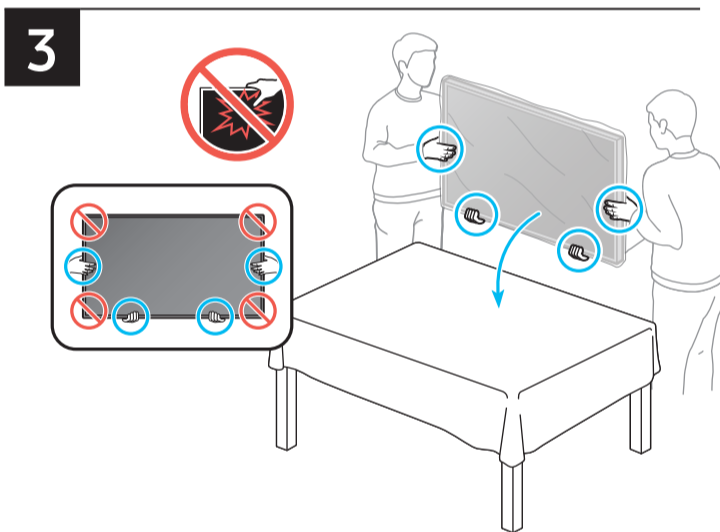

SAMSUNG

Unpacking and Installation Guide

Scan this QR code with your smart phone to see helpful videos.

| | A | B | C | D | E | F | G | H |
|--------|----------------------------|---------------------------|-------------------------|---------------------------|---------------------------|-------------|-----------------------|-----------------------|
| 55S9*C | 48.2 inches (1225.4 mm) | 27.9 inches (708.6 mm) | 1.6 inches (39.9 mm) | 30.5 inches (773.5 mm) | 10.5 inches (265.9 mm) | 54.6 inches | 35.7 lbs (16.2 kg) | 40.1 lbs (18.2 kg) |
| 65S9*C | 56.9 inches (1444.3 mm) | 32.7 inches (831.7 mm) | 1.6 inches (39.9 mm) | 35.3 inches (896.6 mm) | 10.5 inches (265.9 mm) | 64.5 inches | 46.5 lbs (21.1 kg) | 50.9 lbs (23.1 kg) |