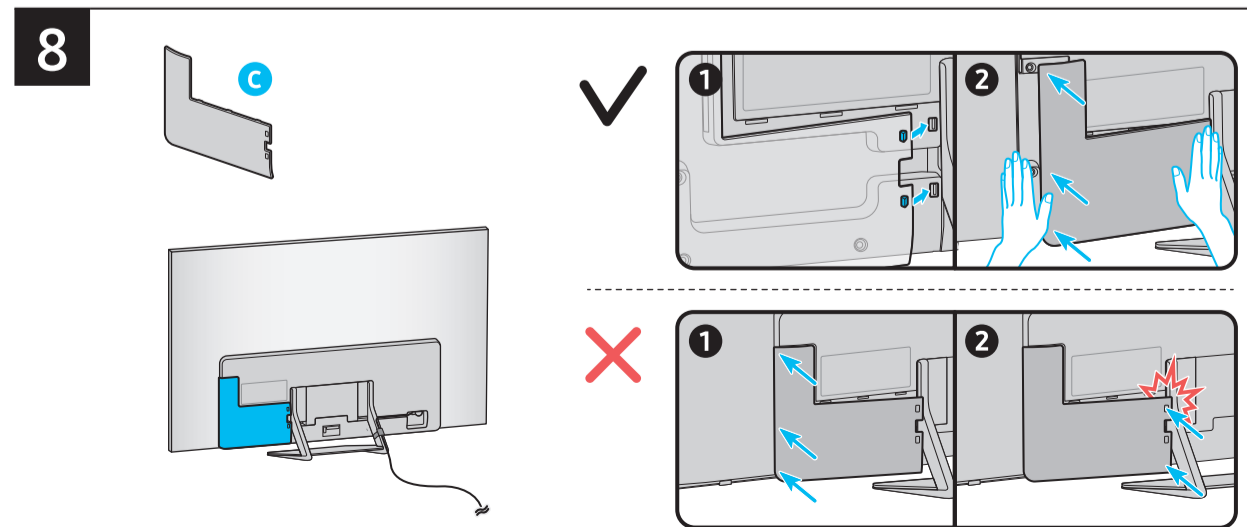

SAMSUNG

Unpacking and Installation Guide

Scan this QR code with your smart phone to see helpful videos.

| | A | B | C | D | E | F | G | H |
|--------|----------------------------|---------------------------|-------------------------|---------------------------|---------------------------|-------------|-----------------------|-----------------------|
| 55S9*C | 48.2 inches (1225.4 mm) | 27.9 inches (708.6 mm) | 1.6 inches (39.9 mm) | 30.5 inches (773.5 mm) | 10.5 inches (265.9 mm) | 54.6 inches | 35.7 lbs (16.2 kg) | 40.1 lbs (18.2 kg) |
| 65S9*C | 56.9 inches (1444.3 mm) | 32.7 inches (831.7 mm) | 1.6 inches (39.9 mm) | 35.3 inches (896.6 mm) | 10.5 inches (265.9 mm) | 64.5 inches | 46.5 lbs (21.1 kg) | 50.9 lbs (23.1 kg) |

* : 0-9, A-Z

| | VESA A x B (mm) | C (mm) | D | E x 4 | F (mm) | G (inches) | H (inches) | I (inches) |
|--------|-----------------|--------|-------|-------|--------|------------|------------|------------|
| 55S9*C | 300 x 200 | 28-30 | C + ★ | M8 | 1.25 | 16.3 | 18.2 | 3.8 |
| 65S9*C | | | 21.1 | | | 22.5 | 3.8 | |