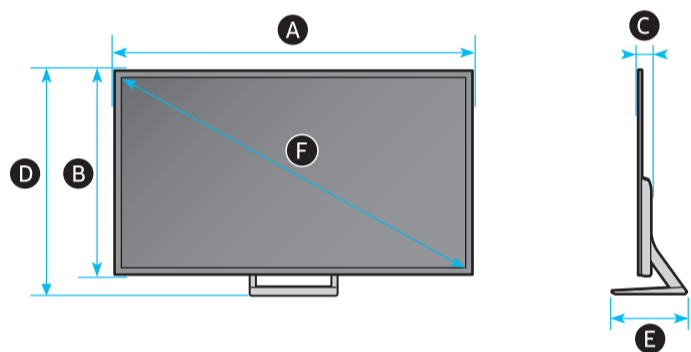

SAMSUNG

Unpacking and Installation Guide

Scan this QR code with your smart phone to see helpful videos.

| | A | B | C | D | E | F | G | H |
|--------|----------------------------|---------------------------|-------------------------|---------------------------|---------------------------|-------------|-----------------------|-----------------------|
| 55S9*C | 48.2 inches (1225.4 mm) | 27.9 inches (708.6 mm) | 1.6 inches (39.9 mm) | 30.5 inches (773.5 mm) | 10.5 inches (265.9 mm) | 54.6 inches | 35.7 lbs (16.2 kg) | 40.1 lbs (18.2 kg) |
| 65S9*C | 56.9 inches (1444.3 mm) | 32.7 inches (831.7 mm) | 1.6 inches (39.9 mm) | 35.3 inches (896.6 mm) | 10.5 inches (265.9 mm) | 64.5 inches | 46.5 lbs (21.1 kg) | 50.9 lbs (23.1 kg) |

* : 0-9, A-Z

| | VESA A x B (mm) | C (mm) | D | E x 4 | F (mm) | G (inches) | H (inches) | I (inches) |
|--------|-----------------|--------|-------|-------|--------|------------|------------|------------|
| 55S9*C | 300 x 200 | 28-30 | C + ★ | M8 | 1.25 | 16.3 | 18.2 | 3.8 |
| 65S9*C | | | 21.1 | | | 22.5 | 3.8 | |