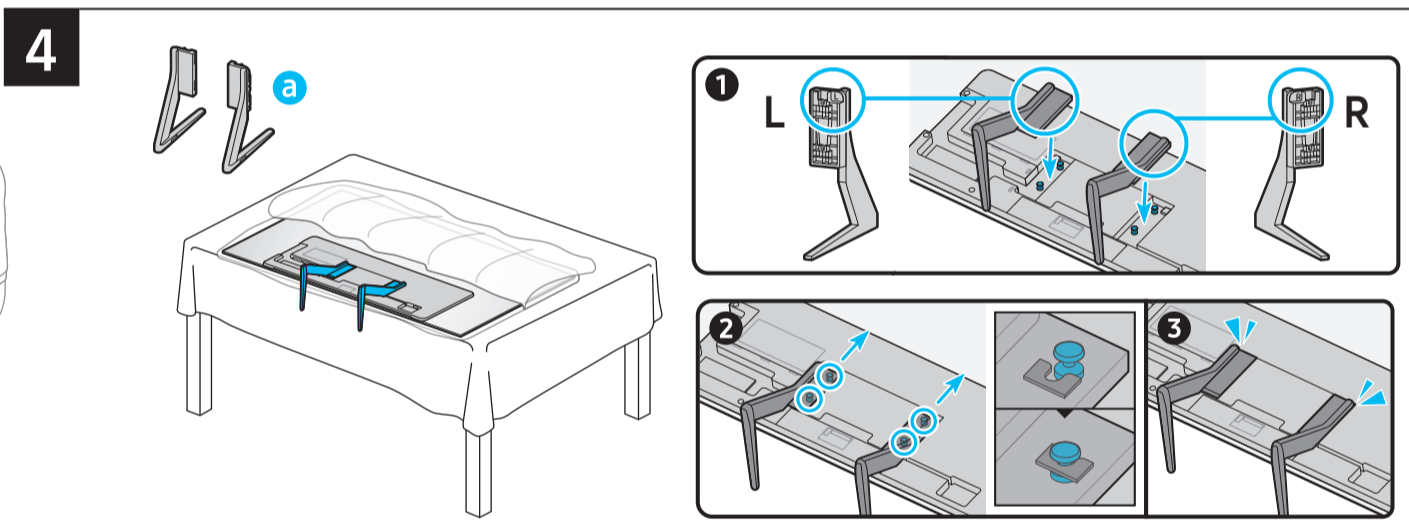

SAMSUNG

Unpacking and Installation Guide

Scan this QR code with your smart phone to see helpful videos.

| | A | B | C | D | E | F | G | H |
|--------|----------------------------|---------------------------|-------------------------|---------------------------|---------------------------|-------------|-----------------------|-----------------------|
| 55S9*C | 48.2 inches (1225.4 mm) | 27.9 inches (708.6 mm) | 1.6 inches (39.9 mm) | 30.5 inches (773.5 mm) | 10.5 inches (265.9 mm) | 54.6 inches | 35.7 lbs (16.2 kg) | 40.1 lbs (18.2 kg) |
| 65S9*C | 56.9 inches (1444.3 mm) | 32.7 inches (831.7 mm) | 1.6 inches (39.9 mm) | 35.3 inches (896.6 mm) | 10.5 inches (265.9 mm) | 64.5 inches | 46.5 lbs (21.1 kg) | 50.9 lbs (23.1 kg) |

* : 0-9, A-Z

| | VESA A x B (mm) | C (mm) | D | E x 4 | F (mm) | G (inches) | H (inches) | I (inches) |
|--------|-----------------|--------|-------|-------|--------|------------|------------|------------|
| 55S9*C | 300 x 200 | 28-30 | C + ★ | M8 | 1.25 | 16.3 | 18.2 | 3.8 |
| 65S9*C | | | 21.1 | | | 22.5 | 3.8 | |