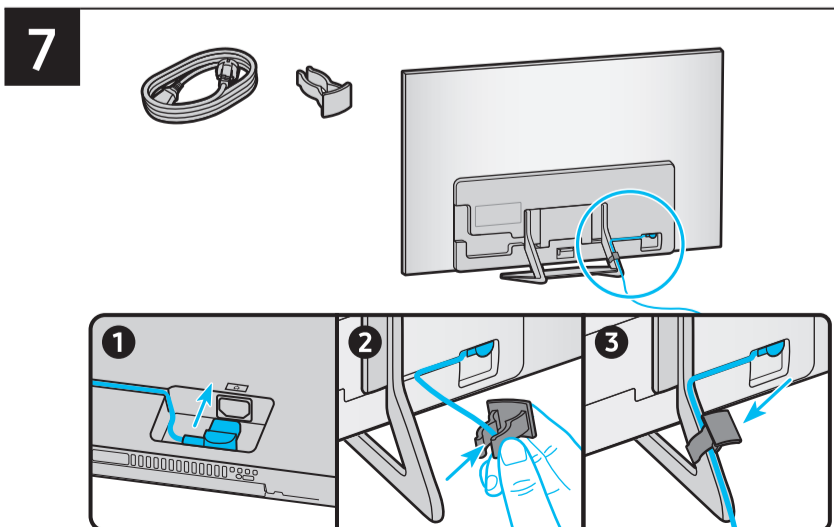

SAMSUNG

Unpacking and Installation Guide

Scan this QR code with your smart phone to see helpful videos.

| | A | B | C | D | E | F | G | H |
|--------|----------------------------|---------------------------|-------------------------|---------------------------|---------------------------|-------------|-----------------------|-----------------------|
| 55S9*C | 48.2 inches (1225.4 mm) | 27.9 inches (708.6 mm) | 1.6 inches (39.9 mm) | 30.5 inches (773.5 mm) | 10.5 inches (265.9 mm) | 54.6 inches | 35.7 lbs (16.2 kg) | 40.1 lbs (18.2 kg) |
| 65S9*C | 56.9 inches (1444.3 mm) | 32.7 inches (831.7 mm) | 1.6 inches (39.9 mm) | 35.3 inches (896.6 mm) | 10.5 inches (265.9 mm) | 64.5 inches | 46.5 lbs (21.1 kg) | 50.9 lbs (23.1 kg) |

* : 0-9, A-Z

| | VESA A x B (mm) | C (mm) | D | E x 4 | F (mm) | G (inches) | H (inches) | I (inches) |
|--------|-----------------|--------|-------|-------|--------|------------|------------|------------|
| 55S9*C | 300 x 200 | 28-30 | C + ★ | M8 | 1.25 | 16.3 | 18.2 | 3.8 |
| 65S9*C | | | 21.1 | | | 22.5 | 3.8 | |