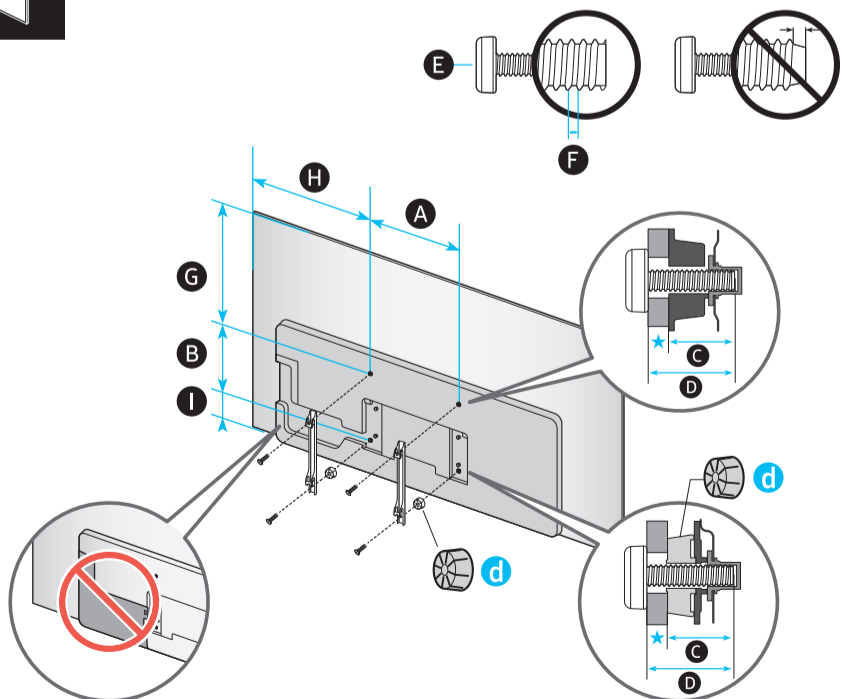

SAMSUNG

Unpacking and Installation Guide

Scan this QR code with your smart phone to see helpful videos.

| | A | B | C | D | E | F | G | H |
|--------|----------------------------|---------------------------|-------------------------|---------------------------|---------------------------|-------------|-----------------------|-----------------------|
| 55S9*C | 48.2 inches (1225.4 mm) | 27.9 inches (708.6 mm) | 1.6 inches (39.9 mm) | 30.5 inches (773.5 mm) | 10.5 inches (265.9 mm) | 54.6 inches | 35.7 lbs (16.2 kg) | 40.1 lbs (18.2 kg) |
| 65S9*C | 56.9 inches (1444.3 mm) | 32.7 inches (831.7 mm) | 1.6 inches (39.9 mm) | 35.3 inches (896.6 mm) | 10.5 inches (265.9 mm) | 64.5 inches | 46.5 lbs (21.1 kg) | 50.9 lbs (23.1 kg) |

* : 0-9, A-Z

| | VESA A x B (mm) | C (mm) | D | E x 4 | F (mm) | G (inches) | H (inches) | I (inches) |
|--------|-----------------|--------|-------|-------|--------|------------|------------|------------|
| 55S9*C | 300 x 200 | 28-30 | C + ★ | M8 | 1.25 | 16.3 | 18.2 | 3.8 |
| 65S9*C | | | 21.1 | | | 22.5 | 3.8 | |