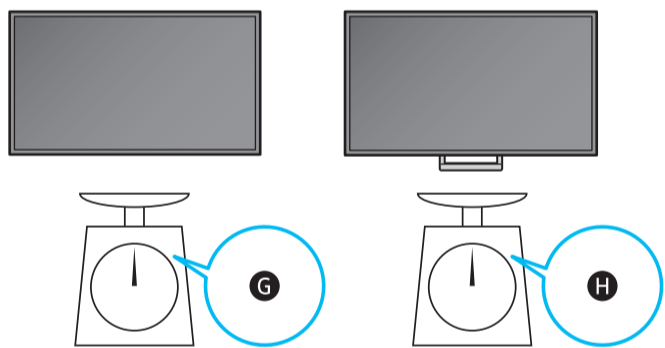

SAMSUNG

Unpacking and Installation Guide

Scan this QR code with your smart phone to see helpful videos.

| | A | B | C | D | E | F | G | H |
|--------|----------------------------|---------------------------|-------------------------|---------------------------|---------------------------|-------------|-----------------------|-----------------------|
| 55S9*C | 48.2 inches (1225.4 mm) | 27.9 inches (708.6 mm) | 1.6 inches (39.9 mm) | 30.5 inches (773.5 mm) | 10.5 inches (265.9 mm) | 54.6 inches | 35.7 lbs (16.2 kg) | 40.1 lbs (18.2 kg) |
| 65S9*C | 56.9 inches (1444.3 mm) | 32.7 inches (831.7 mm) | 1.6 inches (39.9 mm) | 35.3 inches (896.6 mm) | 10.5 inches (265.9 mm) | 64.5 inches | 46.5 lbs (21.1 kg) | 50.9 lbs (23.1 kg) |

* : 0-9, A-Z

| | VESA A x B (mm) | C (mm) | D | E x 4 | F (mm) | G (inches) | H (inches) | I (inches) |
|--------|-----------------|--------|-------|-------|--------|------------|------------|------------|
| 55S9*C | 300 x 200 | 28-30 | C + ★ | M8 | 1.25 | 16.3 | 18.2 | 3.8 |
| 65S9*C | | | 21.1 | | | 22.5 | 3.8 | |