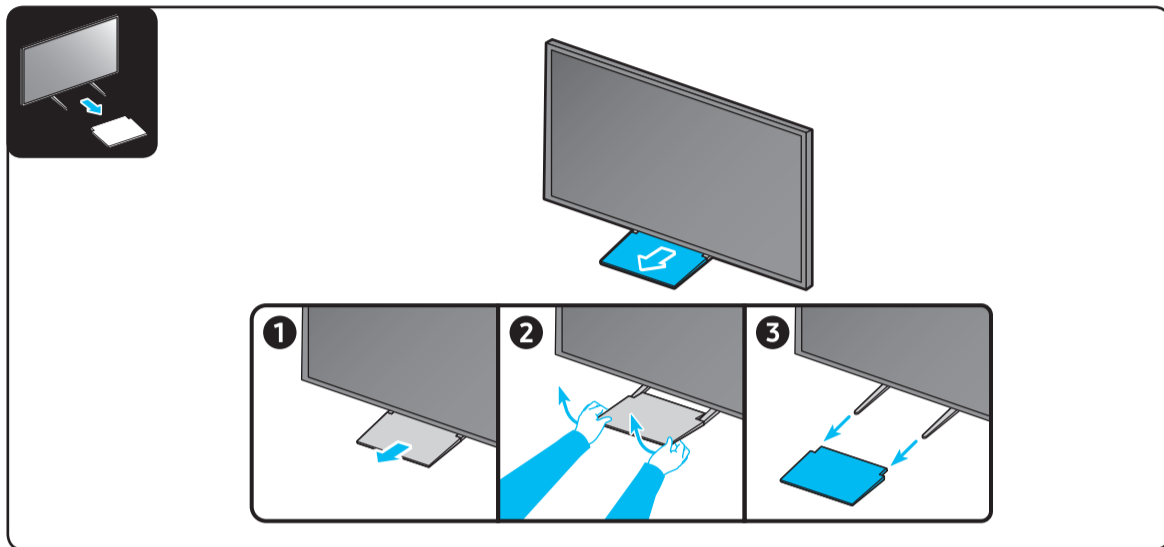

SAMSUNG

Unpacking and Installation Guide

Scan this QR code with your smart phone to see helpful videos.

| | A | B | C | D | E | F | G | H |
|--------|----------------------------|---------------------------|-------------------------|---------------------------|---------------------------|-------------|-----------------------|-----------------------|
| 55S9*C | 48.2 inches (1225.4 mm) | 27.9 inches (708.6 mm) | 1.6 inches (39.9 mm) | 30.5 inches (773.5 mm) | 10.5 inches (265.9 mm) | 54.6 inches | 35.7 lbs (16.2 kg) | 40.1 lbs (18.2 kg) |
| 65S9*C | 56.9 inches (1444.3 mm) | 32.7 inches (831.7 mm) | 1.6 inches (39.9 mm) | 35.3 inches (896.6 mm) | 10.5 inches (265.9 mm) | 64.5 inches | 46.5 lbs (21.1 kg) | 50.9 lbs (23.1 kg) |

* : 0-9, A-Z

| | VESA A x B (mm) | C (mm) | D | E x 4 | F (mm) | G (inches) | H (inches) | I (inches) |
|--------|-----------------|--------|-------|-------|--------|------------|------------|------------|
| 55S9*C | 300 x 200 | 28-30 | C + ★ | M8 | 1.25 | 16.3 | 18.2 | 3.8 |
| 65S9*C | | | 21.1 | | | 22.5 | 3.8 | |