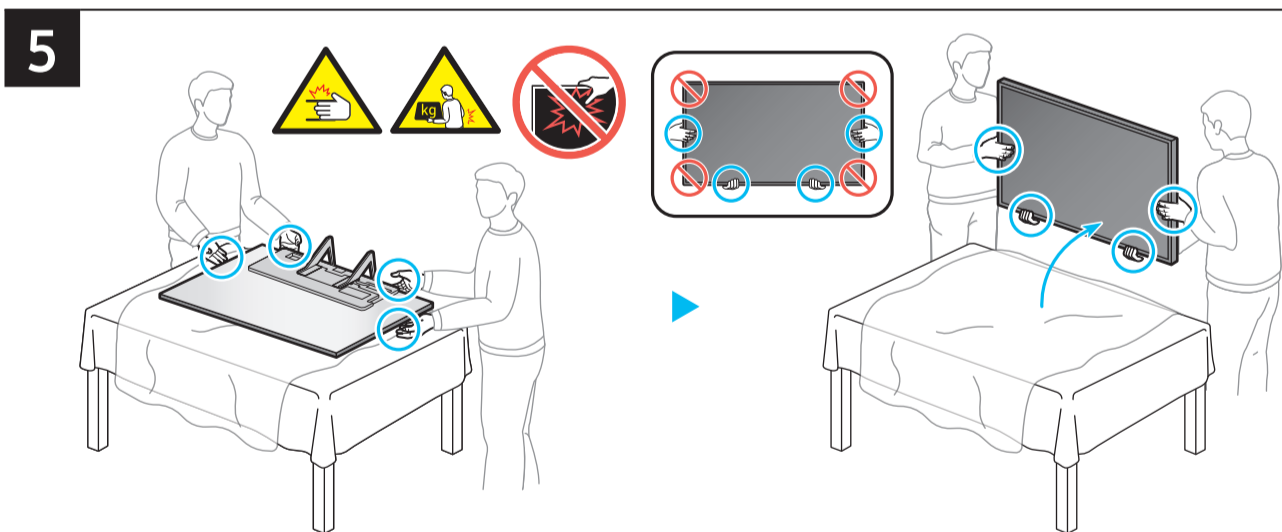

SAMSUNG

Unpacking and Installation Guide

Scan this QR code with your smart phone to see helpful videos.

| | A | B | C | D | E | F | G | H |
|--------|----------------------------|---------------------------|-------------------------|---------------------------|---------------------------|-------------|-----------------------|-----------------------|
| 55S9*C | 48.2 inches (1225.4 mm) | 27.9 inches (708.6 mm) | 1.6 inches (39.9 mm) | 30.5 inches (773.5 mm) | 10.5 inches (265.9 mm) | 54.6 inches | 35.7 lbs (16.2 kg) | 40.1 lbs (18.2 kg) |
| 65S9*C | 56.9 inches (1444.3 mm) | 32.7 inches (831.7 mm) | 1.6 inches (39.9 mm) | 35.3 inches (896.6 mm) | 10.5 inches (265.9 mm) | 64.5 inches | 46.5 lbs (21.1 kg) | 50.9 lbs (23.1 kg) |

* : 0-9, A-Z

| | VESA A x B (mm) | C (mm) | D | E x 4 | F (mm) | G (inches) | H (inches) | I (inches) |
|--------|-----------------|--------|-------|-------|--------|------------|------------|------------|
| 55S9*C | 300 x 200 | 28-30 | C + ★ | M8 | 1.25 | 16.3 | 18.2 | 3.8 |
| 65S9*C | | | 21.1 | | | 22.5 | 3.8 | |