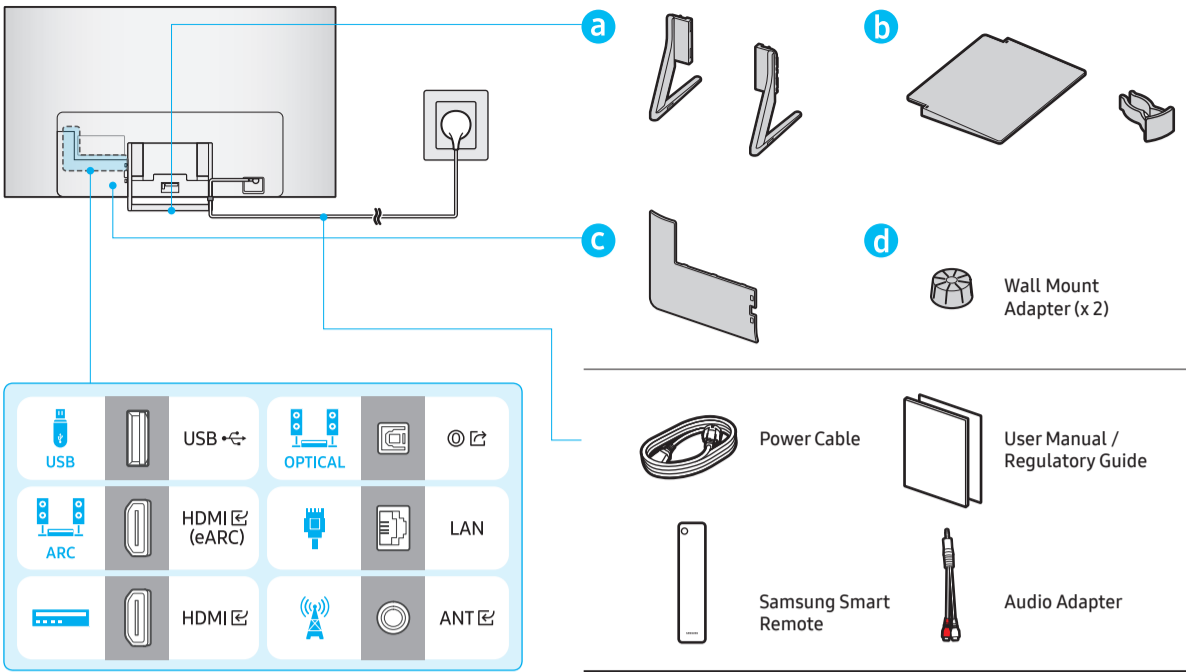

SAMSUNG

Unpacking and Installation Guide

Scan this QR code with your smart phone to see helpful videos.

| | A | B | C | D | E | F | G | H |
|--------|----------------------------|---------------------------|-------------------------|---------------------------|---------------------------|-------------|-----------------------|-----------------------|
| 55S9*C | 48.2 inches (1225.4 mm) | 27.9 inches (708.6 mm) | 1.6 inches (39.9 mm) | 30.5 inches (773.5 mm) | 10.5 inches (265.9 mm) | 54.6 inches | 35.7 lbs (16.2 kg) | 40.1 lbs (18.2 kg) |
| 65S9*C | 56.9 inches (1444.3 mm) | 32.7 inches (831.7 mm) | 1.6 inches (39.9 mm) | 35.3 inches (896.6 mm) | 10.5 inches (265.9 mm) | 64.5 inches | 46.5 lbs (21.1 kg) | 50.9 lbs (23.1 kg) |

* : 0-9, A-Z

| | VESA A x B (mm) | C (mm) | D | E x 4 | F (mm) | G (inches) | H (inches) | I (inches) |
|--------|-----------------|--------|-------|-------|--------|------------|------------|------------|
| 55S9*C | 300 x 200 | 28-30 | C + ★ | M8 | 1.25 | 16.3 | 18.2 | 3.8 |
| 65S9*C | | | 21.1 | | | 22.5 | 3.8 | |

* : 0-9, A-Z

★ : Wall-Mount Bracket