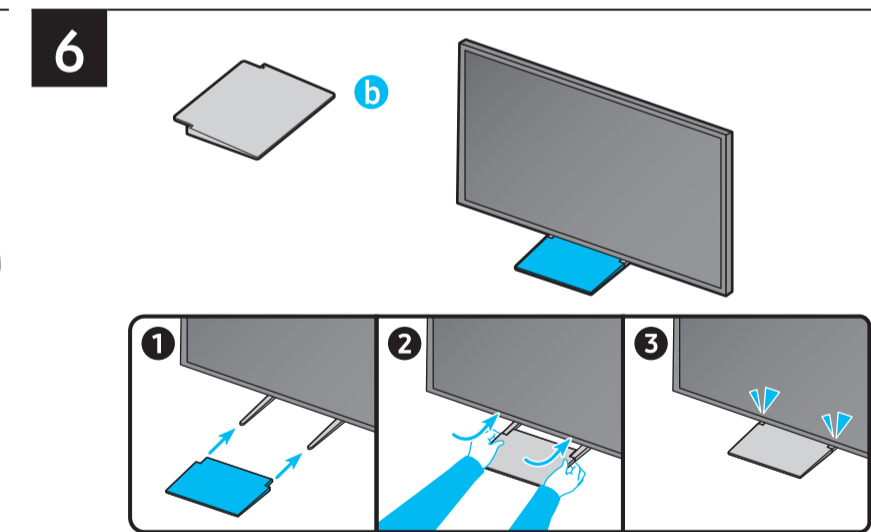

SAMSUNG

Unpacking and Installation Guide

Scan this QR code with your smart phone to see helpful videos.

| | A | B | C | D | E | F | G | H |
|--------|----------------------------|---------------------------|-------------------------|---------------------------|---------------------------|-------------|-----------------------|-----------------------|
| 55S9*C | 48.2 inches (1225.4 mm) | 27.9 inches (708.6 mm) | 1.6 inches (39.9 mm) | 30.5 inches (773.5 mm) | 10.5 inches (265.9 mm) | 54.6 inches | 35.7 lbs (16.2 kg) | 40.1 lbs (18.2 kg) |
| 65S9*C | 56.9 inches (1444.3 mm) | 32.7 inches (831.7 mm) | 1.6 inches (39.9 mm) | 35.3 inches (896.6 mm) | 10.5 inches (265.9 mm) | 64.5 inches | 46.5 lbs (21.1 kg) | 50.9 lbs (23.1 kg) |

* : 0-9, A-Z

| | VESA A x B (mm) | C (mm) | D | E x 4 | F (mm) | G (inches) | H (inches) | I (inches) |
|--------|-----------------|--------|-------|-------|--------|------------|------------|------------|
| 55S9*C | 300 x 200 | 28-30 | C + ★ | M8 | 1.25 | 16.3 | 18.2 | 3.8 |
| 65S9*C | | | 21.1 | | | 22.5 | 3.8 | |