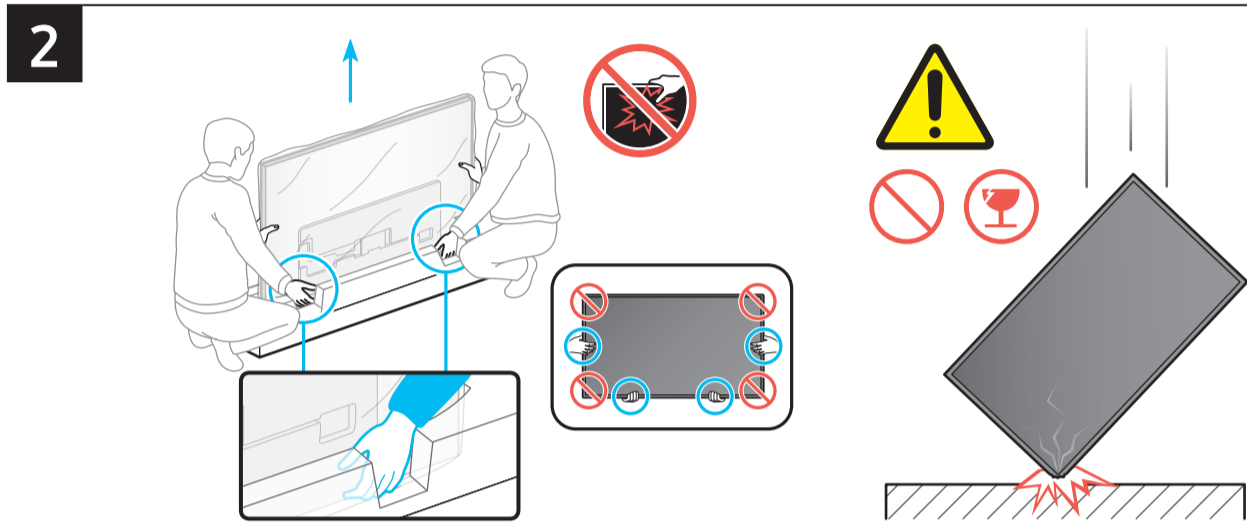

SAMSUNG

Unpacking and Installation Guide

Scan this QR code with your smart phone to see helpful videos.

| | A | B | C | D | E | F | G | H |
|--------|----------------------------|---------------------------|-------------------------|---------------------------|---------------------------|-------------|-----------------------|-----------------------|
| 55S9*C | 48.2 inches (1225.4 mm) | 27.9 inches (708.6 mm) | 1.6 inches (39.9 mm) | 30.5 inches (773.5 mm) | 10.5 inches (265.9 mm) | 54.6 inches | 35.7 lbs (16.2 kg) | 40.1 lbs (18.2 kg) |
| 65S9*C | 56.9 inches (1444.3 mm) | 32.7 inches (831.7 mm) | 1.6 inches (39.9 mm) | 35.3 inches (896.6 mm) | 10.5 inches (265.9 mm) | 64.5 inches | 46.5 lbs (21.1 kg) | 50.9 lbs (23.1 kg) |