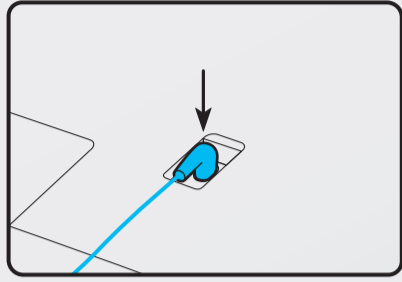

7

SAMSUNG

QUICK SETUP GUIDE

Scan this QR code with your smart phone to see helpful videos.