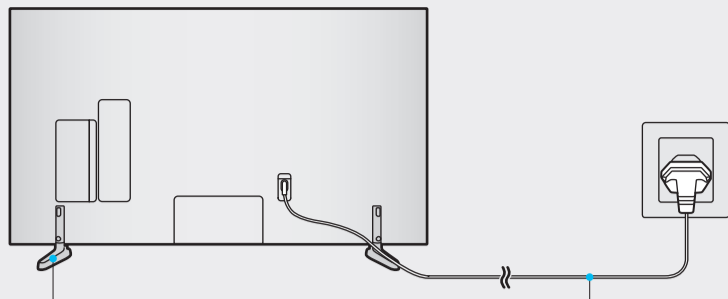

# QUICK SETUP GUIDE

Scan this QR code with your smart phone to see helpful videos.

For Wall Mount  
Wall Mount Adapter  
x 4

Power Cable

The Remote Control / Batteries (AAA x 2)

User Manual / Regulatory Guide