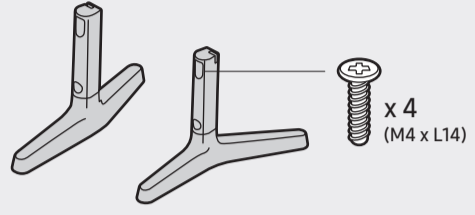

# QUICK SETUP GUIDE

Scan this QR code with your smart phone to see helpful videos.

For Wall Mount  
Wall Mount Adapter  
x 4

Power Cable

The Remote Control / Batteries (AAA x 2)

User Manual / Regulatory Guide

**1**

**2**

**3**

**4**

**5**

**6**