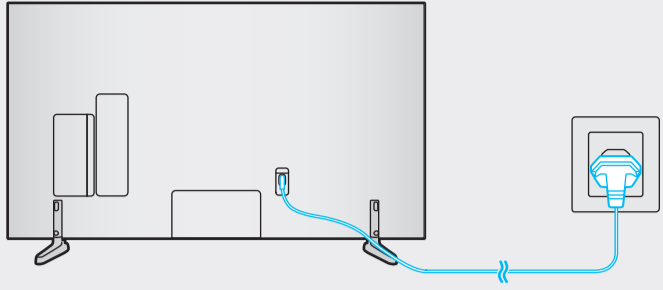

7

SAMSUNG

QUICK SETUP GUIDE

Scan this QR code with your smart phone to see helpful videos.