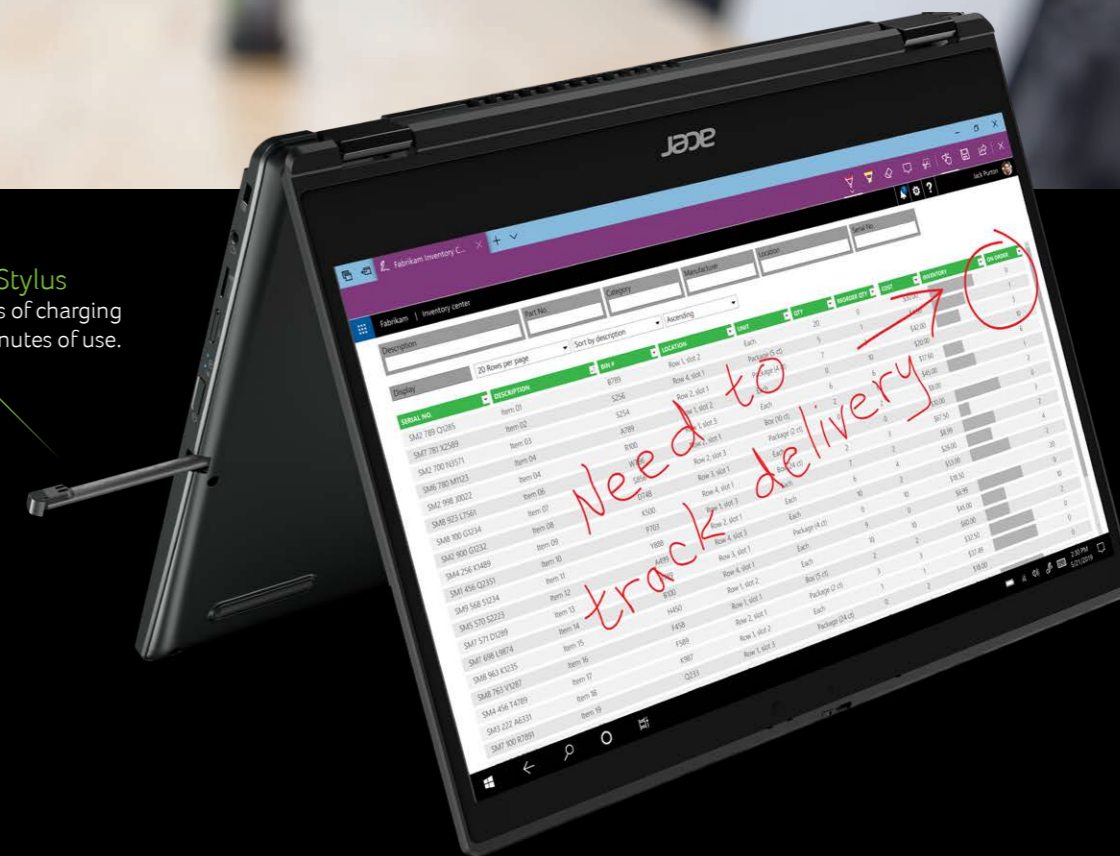

It's a stylish modern design with a tough core that can bear the bumps, drops and knocks of life.

Rapid charge
Charge the battery to 80% in just an hour²

Acer Active Stylus
Just 15 seconds of charging provides 90 minutes of use.

SIGN, SCRIBBLE OR SKETCH

The Acer Active Stylus included with TravelMate Spin P4 gives you a new tool to get your work done.

Flip the screen around and instantly sign a contract. Mark up notes on a colleague's presentation. Or even sketch out a quick diagram. When you're finished, the Stylus smoothly docks back inside.