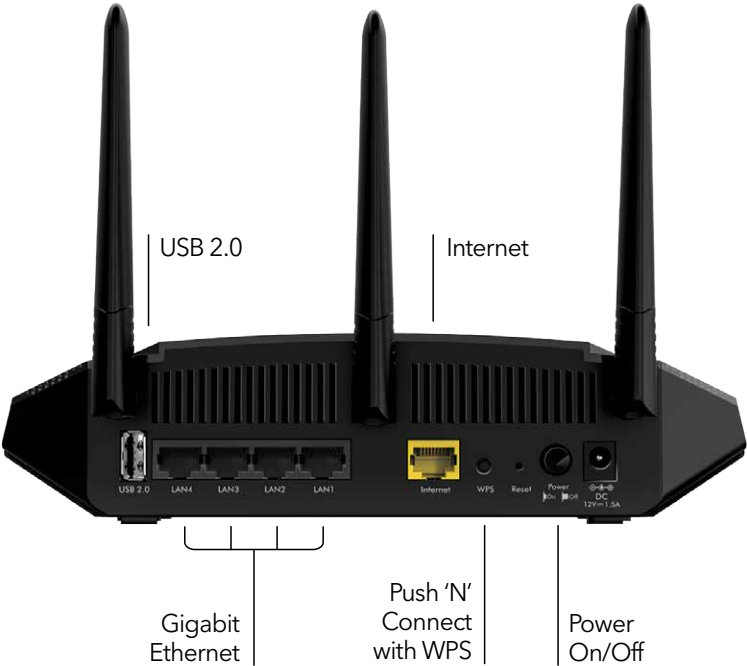

Connection Diagram