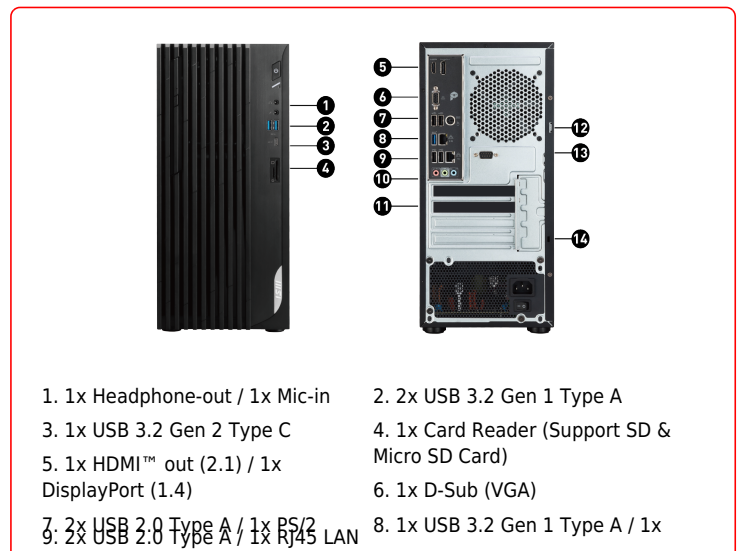

CONNECTIONS