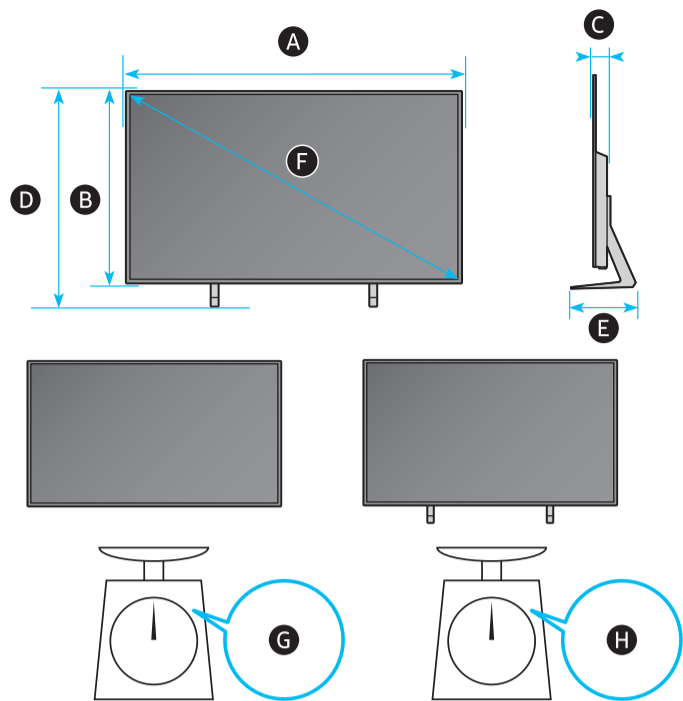

	A	B	C	D	E	F	G	H
48S8*H	42.1 inches	24.4 inches	1.6 inches	26.9 inches	8.2 inches	47.5 inches	271 lbs	29.1 lbs
48SH8*	(1069.3 mm)	(619.9 mm)	(39.6 mm)	(682.6 mm)	(209.5 mm)	(120 cm)	(12.3 kg)	(13.2 kg)
48S9*H	(1069.3 mm)	(619.9 mm)	(39.6 mm)	(682.6 mm)	(209.5 mm)	(120 cm)	(12.3 kg)	(13.2 kg)
48SH9*	(106.93 cm)	(61.99 cm)	(3.96 cm)	(68.26 cm)	(20.95 cm)	(120 cm)	(12.3 kr)	(13.2 kr)

\*: 0-9, A-Z

	VESA A x B (mm) VESA A x B (mm)	C (mm) C (mm)	D x 4
48S8*H 48SH8* 48S9*H 48SH9*	300 x 200	28-30	M8

\*: 0-9, A-Z