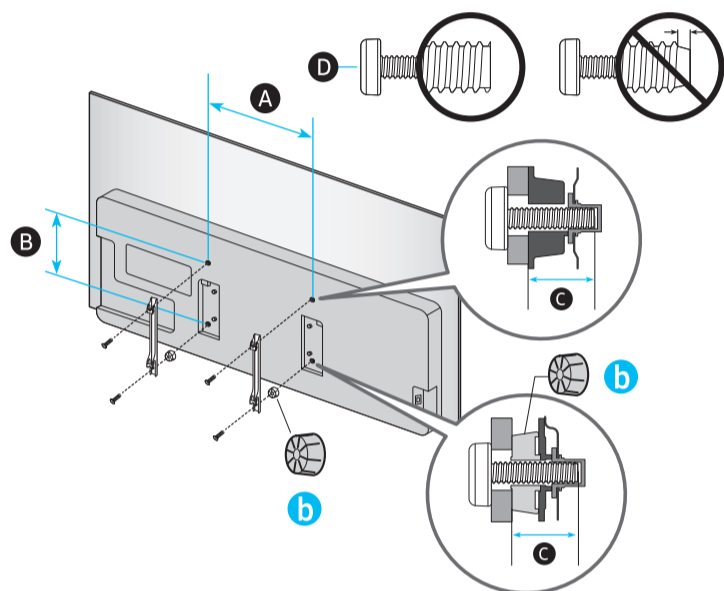

	A	B	C	D	E	F	G	H
48S8*H	42.1 inches	24.4 inches	1.6 inches	26.9 inches	8.2 inches	47.5 inches	271 lbs	29.1 lbs
48SH8*	(1069.3 mm)	(619.9 mm)	(39.6 mm)	(682.6 mm)	(209.5 mm)	(120 cm)	(12.3 kg)	(13.2 kg)
48S9*H	(1069.3 mm)	(619.9 mm)	(39.6 mm)	(682.6 mm)	(209.5 mm)	(120 cm)	(12.3 kg)	(13.2 kg)
48SH9*	(106.93 cm)	(61.99 cm)	(3.96 cm)	(68.26 cm)	(20.95 cm)	(120 cm)	(12.3 kr)	(13.2 kr)

\*: 0-9, A-Z

	VESA A x B (mm) VESA A x B (mm)	C (mm) C (mm)	D x 4
48S8*H 48SH8* 48S9*H 48SH9*	300 x 200	28-30	M8

\*: 0-9, A-Z