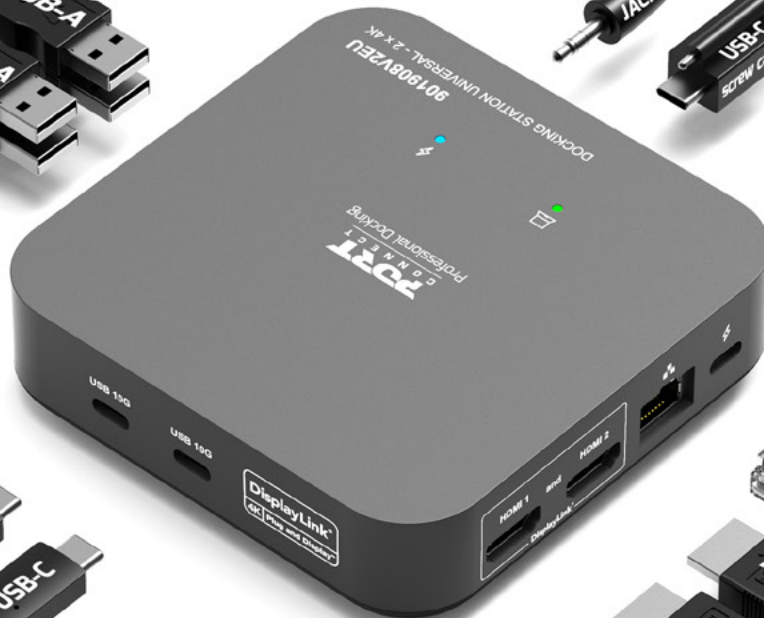

USB-C 2X4K OFFICE DOCKING STATION

STATION D'ACCUEIL DOUBLE ÉCRAN 4K POUR APPAREILS USB-C

For
**USB-C 3.1
Gen 2**

2x 

For **Windows®**, **Mac OS®**
& **Chrome OS™**

UP TO
85W
USB-C
POWER
distribution

For **USB-C**
notebooks

DisplayLink®

4K | Plug and Display™

USB-C 2X4K OFFICE DOCKING STATION

Connect up to 10 peripherals through 1 cable
Connectez jusqu'à 10 périphériques avec 1 câble

Compatible with USB-C devices and offers up to 85W power distribution
Compatible avec les appareils USB-C et distribue jusqu'à 85W d'énergie

Reinforced USB-C screw cable, securely fixed to the dock
Câble USB-C vissable renforcé, fixé solidement à la station

EN USB-C 2X4K OFFICE DOCKING STATION

- **USB-C docking station for extended laptop connectivity** – Connect multiple devices and displays
- **Dual 4K display support** – Up to 2 screens in 4K via HDMI 2.0
- **Up to 85W Power Delivery™** – Allows to charge the connected laptop
- **Connect up to 10 peripherals** - 2x HDMI, 1x Ethernet, 4x USB-A 3.1 Gen 1 (5Gbps), 2x USB-C 3.1 Gen 2 (10Gbps), 1x Combo Jack 3,5mm
- **Smart power management** – Saves energy when not in use
- **Universal compatibility** - Windows®, macOS® & ChromeOS™
- **Reinforced USB-C screw cable** – Securely fixed to the dock
- **Power LED indicator** – Confirms power-on status
- **Integrated security slot** – Prevents theft or tampering
- **PXE Boot & Wake-on-LAN support** – Enables remote IT management

DE 2X4K USB-C-Dockingstation für das Büro

- Bis zu 2 zusätzliche Bildschirme in 4K
- Liefert bis zu 85 W Leistung über Leistungsreplikator
- Kompatibel mit Typ-C-Laptop: PC, Mac® * und Chromebook™

RU Офисная док-станция 2X4K USB-C