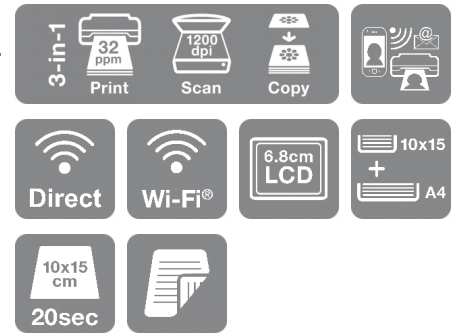

Expression Premium XP-620

DATASHEET / BROCHURE

This compact and stylish Wi-Fi all-in-one creates outstanding glossy photos and clear text. A large LCD screen helps improve usability.

The Expression Premium XP-620 is ideal if you need flexible printing. You can print high-quality photos and crisp, clear text, as well as copy and scan, from one compact model. Wi-Fi connectivity and Epson Connect compatibility mean easy printing from wherever you are¹. Two front-loading paper trays and a 6.8cm LCD screen with touch panel help provide easy usability.

Easy operation

As well as a tilting 6.8cm touch panel, the XP-620 includes a memory card slot for PC-free operation. The XP-620 also prints on suitable CD/DVDs.

KEY FEATURES

- **Wi-Fi all-in-one**
Print, scan and copy
- **Epson Connect¹**
Freedom to print and scan from anywhere
- **Dual paper trays**
One for A4 and another for photo paper
- **Convenient**
Duplex & CD/DVD printing
- **Easy operation**
6.8cm LCD screen with touch panel