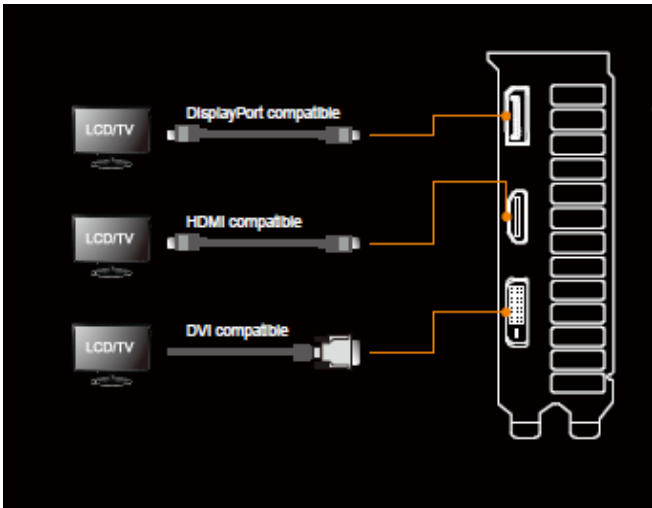

6 GDDR6
GB
Memory

- **6GB GDDR6 Memory :**
On-board memory for the best gaming experience & the best resolution.

I/O Specifications

Graphics GPU Features

- **TURING SHADERS**
Featuring concurrent execution of floating point and integer operations, adaptive shading technology, and a new unified memory architecture with twice the cache of its predecessor, Turing shaders enable awesome performance increases in today's games. Get 1.4X power efficiency over the previous generation for a faster, cooler, and quieter gaming experience.