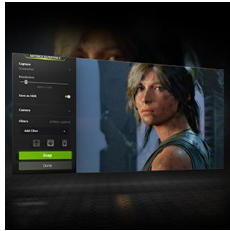

6 GDDR6
GB
Memory

- **6GB GDDR6 Memory :**
On-board memory for the best gaming experience & the best resolution.

I/O Specifications

Graphics GPU Features

- **TURING SHADERS**
Featuring concurrent execution of floating point and integer operations, adaptive shading technology, and a new unified memory architecture with twice the cache of its predecessor, Turing shaders enable awesome performance increases in today's games. Get 1.4X power efficiency over the previous generation for a faster, cooler, and quieter gaming experience.

- **NVIDIA ANSEL**
This powerful photo mode lets you take professional-grade screenshots of your games like never before. Now, you can share your most brilliant gaming experiences with super-resolution, 360-degree, HDR, and stereo capture modes.