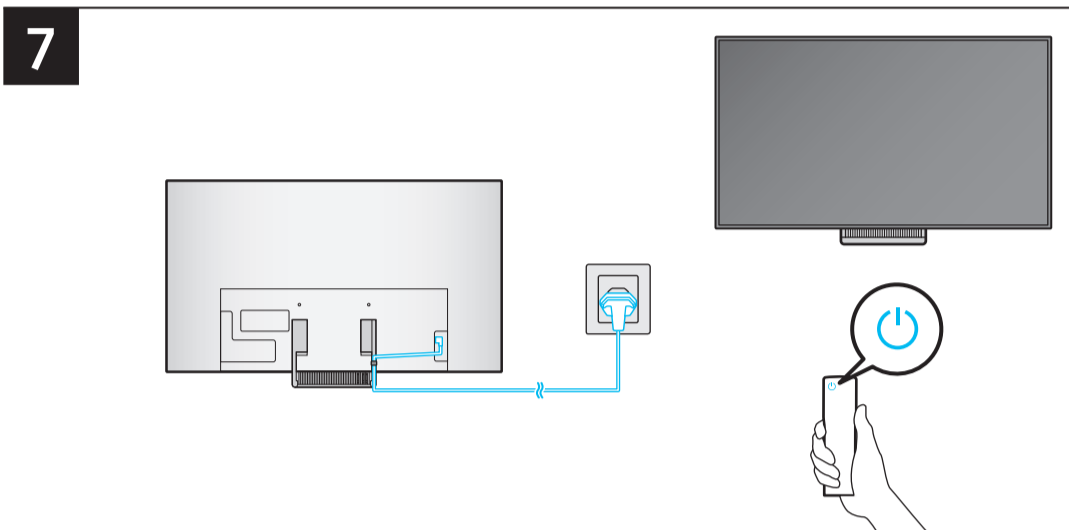

A	B	C	D	E	F	G	H
48S9*F	42.1 inches (1069.3 mm)	24.4 inches (619.9 mm)	1.6 inches (39.6 mm)	27.0 inches (685.9 mm)	10.4 inches (265.2 mm)	47.5 inches	23.4 lbs (10.6 kg)	26.2 lbs (11.9 kg)
55S9*F	48.2 inches (1225.4 mm)	27.9 inches (708.6 mm)	1.6 inches (39.9 mm)	30.5 inches (773.6 mm)	10.4 inches (265.2 mm)	54.6 inches	35.3 lbs (16.0 kg)	38.1 lbs (17.3 kg)
65S9*F	56.9 inches (1444.3 mm)	32.7 inches (831.7 mm)	1.6 inches (39.9 mm)	35.3 inches (896.7 mm)	10.4 inches (265.2 mm)	64.5 inches	46.7 lbs (21.2 kg)	49.6 lbs (22.5 kg)

*: 0-9, A-Z