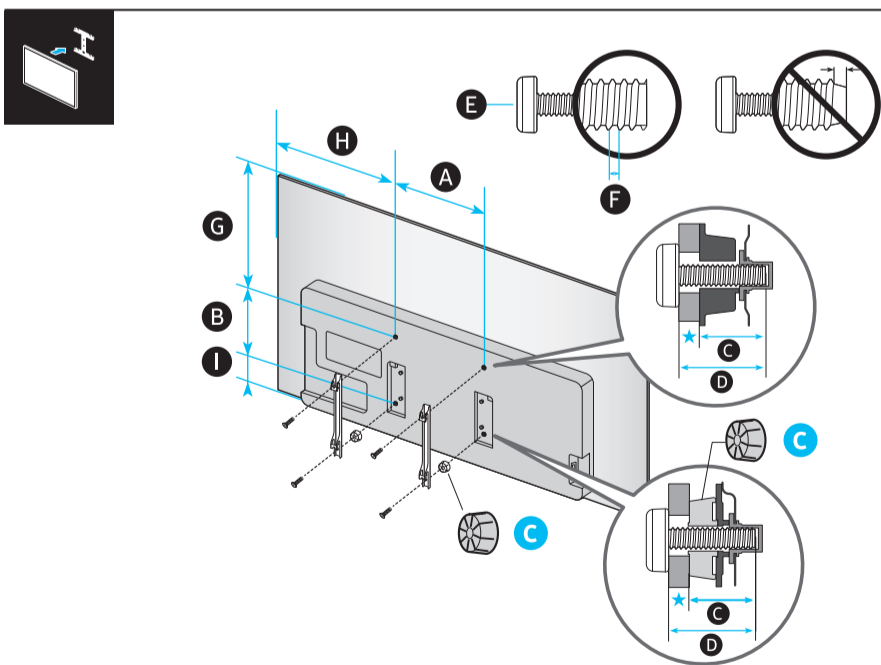

L ✗ R

1

2

	A	B	C	D	E	F	G	H
48S9*F	42.1 inches (1069.3 mm)	24.4 inches (619.9 mm)	1.6 inches (39.6 mm)	27.0 inches (685.9 mm)	10.4 inches (265.2 mm)	47.5 inches	23.4 lbs (10.6 kg)	26.2 lbs (11.9 kg)
55S9*F	48.2 inches (1225.4 mm)	27.9 inches (708.6 mm)	1.6 inches (39.9 mm)	30.5 inches (773.6 mm)	10.4 inches (265.2 mm)	54.6 inches	35.3 lbs (16.0 kg)	38.1 lbs (17.3 kg)
65S9*F	56.9 inches (1444.3 mm)	32.7 inches (831.7 mm)	1.6 inches (39.9 mm)	35.3 inches (896.7 mm)	10.4 inches (265.2 mm)	64.5 inches	46.7 lbs (21.2 kg)	49.6 lbs (22.5 kg)

*: 0-9, A-Z

	VESA A x B (mm)	C (mm)	D	E x 4	F (mm)	G (inches)	H (inches)	I (inches)
48S9*F	300 x 200	28-30	C + ★	M8	1.25	12.8	15.1	3.8
55S9*F						16.3	18.2	3.8
65S9*F						21.1	22.5	3.8

*: 0-9, A-Z

★: Wall-Mount Bracket