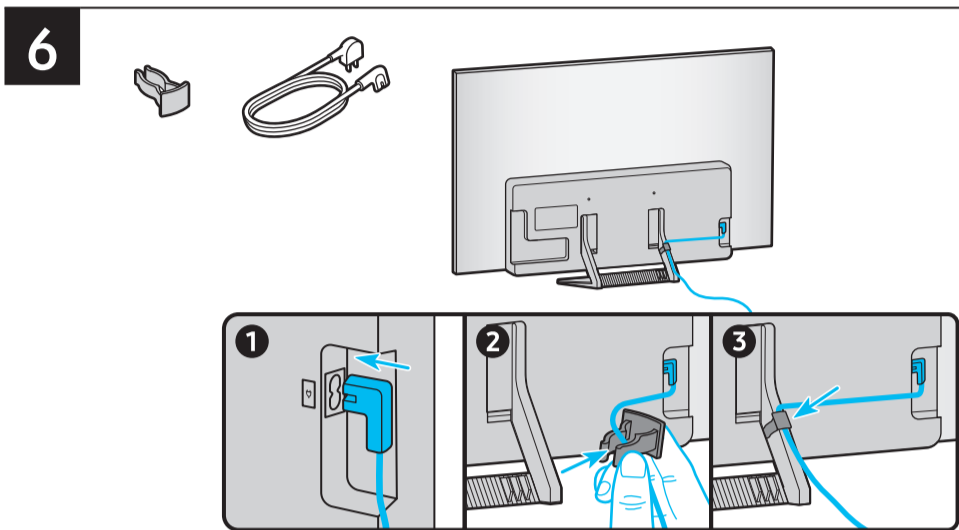

A	B	C	D	E	F	G	H
48S9*F	42.1 inches (1069.3 mm)	24.4 inches (619.9 mm)	1.6 inches (39.6 mm)	27.0 inches (685.9 mm)	10.4 inches (265.2 mm)	47.5 inches	23.4 lbs (10.6 kg)	26.2 lbs (11.9 kg)
55S9*F	48.2 inches (1225.4 mm)	27.9 inches (708.6 mm)	1.6 inches (39.9 mm)	30.5 inches (773.6 mm)	10.4 inches (265.2 mm)	54.6 inches	35.3 lbs (16.0 kg)	38.1 lbs (17.3 kg)
65S9*F	56.9 inches (1444.3 mm)	32.7 inches (831.7 mm)	1.6 inches (39.9 mm)	35.3 inches (896.7 mm)	10.4 inches (265.2 mm)	64.5 inches	46.7 lbs (21.2 kg)	49.6 lbs (22.5 kg)

*: 0-9, A-Z