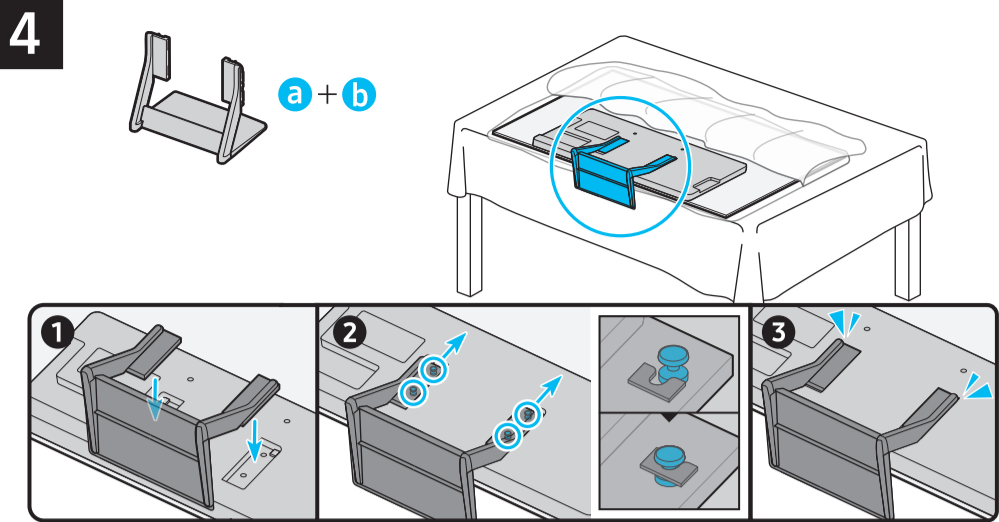

A	B	C	D	E	F	G	H
48S9*F	42.1 inches (1069.3 mm)	24.4 inches (619.9 mm)	1.6 inches (39.6 mm)	27.0 inches (685.9 mm)	10.4 inches (265.2 mm)	47.5 inches	23.4 lbs (10.6 kg)	26.2 lbs (11.9 kg)
55S9*F	48.2 inches (1225.4 mm)	27.9 inches (708.6 mm)	1.6 inches (39.9 mm)	30.5 inches (773.6 mm)	10.4 inches (265.2 mm)	54.6 inches	35.3 lbs (16.0 kg)	38.1 lbs (17.3 kg)
65S9*F	56.9 inches (1444.3 mm)	32.7 inches (831.7 mm)	1.6 inches (39.9 mm)	35.3 inches (896.7 mm)	10.4 inches (265.2 mm)	64.5 inches	46.7 lbs (21.2 kg)	49.6 lbs (22.5 kg)

*: 0-9, A-Z