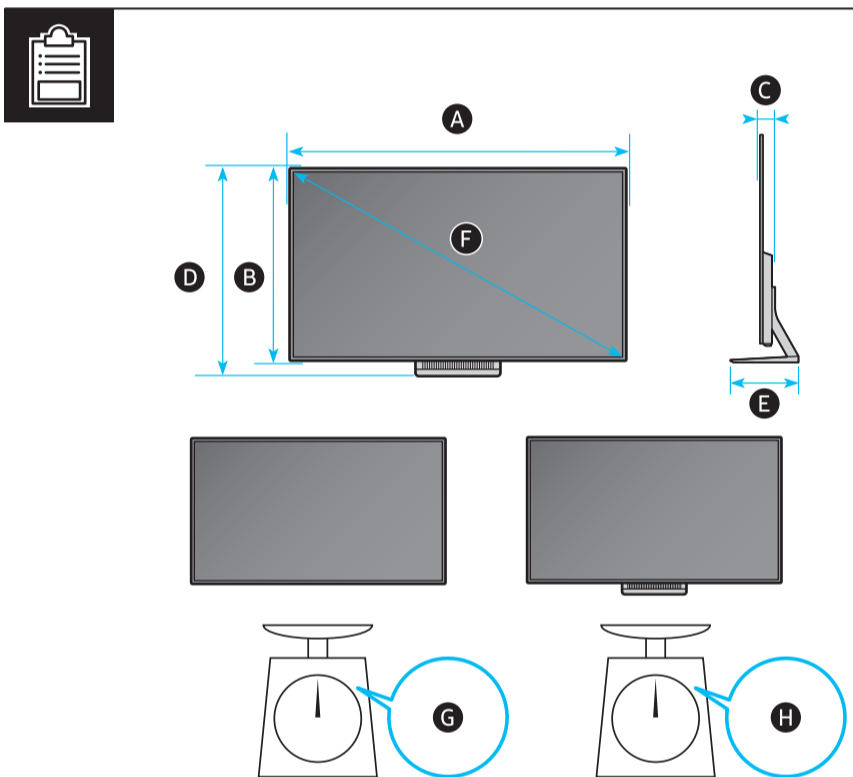

SAMSUNG

Unpacking and Installation Guide

USB	USB +G	OPTICAL	
ARC	HDMI (eARC)		LAN
	HDMI		ANT

- a
- b
- c Wall Mount Adapter (x 2) Holder-Cable
- Power Cable
- Samsung Smart Remote

Scan this QR code with your smart phone to see helpful videos.

1

48"

55"

65"

2

3

a
 b

R ✓ L

L ✗ R

1

2

	A	B	C	D	E	F	G	H
48S9*F	42.1 inches (1069.3 mm)	24.4 inches (619.9 mm)	1.6 inches (39.6 mm)	27.0 inches (685.9 mm)	10.4 inches (265.2 mm)	47.5 inches	23.4 lbs (10.6 kg)	26.2 lbs (11.9 kg)
55S9*F	48.2 inches (1225.4 mm)	27.9 inches (708.6 mm)	1.6 inches (39.9 mm)	30.5 inches (773.6 mm)	10.4 inches (265.2 mm)	54.6 inches	35.3 lbs (16.0 kg)	38.1 lbs (17.3 kg)
65S9*F	56.9 inches (1444.3 mm)	32.7 inches (831.7 mm)	1.6 inches (39.9 mm)	35.3 inches (896.7 mm)	10.4 inches (265.2 mm)	64.5 inches	46.7 lbs (21.2 kg)	49.6 lbs (22.5 kg)

*: 0-9, A-Z

	VESA A x B (mm)	C (mm)	D	E x 4	F (mm)	G (inches)	H (inches)	I (inches)
48S9*F	300 x 200	28-30	C + ★	M8	1.25	12.8	15.1	3.8
55S9*F						16.3	18.2	3.8
65S9*F						21.1	22.5	3.8

*: 0-9, A-Z

★: Wall-Mount Bracket