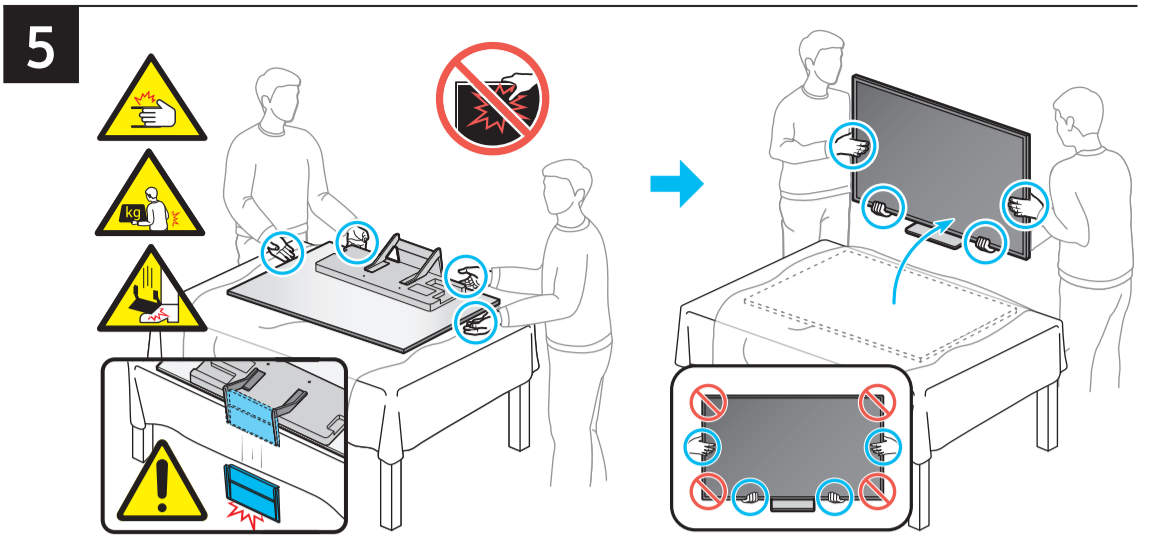

A	B	C	D	E	F	G	H
48S9*F	42.1 inches (1069.3 mm)	24.4 inches (619.9 mm)	1.6 inches (39.6 mm)	27.0 inches (685.9 mm)	10.4 inches (265.2 mm)	47.5 inches	23.4 lbs (10.6 kg)	26.2 lbs (11.9 kg)
55S9*F	48.2 inches (1225.4 mm)	27.9 inches (708.6 mm)	1.6 inches (39.9 mm)	30.5 inches (773.6 mm)	10.4 inches (265.2 mm)	54.6 inches	35.3 lbs (16.0 kg)	38.1 lbs (17.3 kg)
65S9*F	56.9 inches (1444.3 mm)	32.7 inches (831.7 mm)	1.6 inches (39.9 mm)	35.3 inches (896.7 mm)	10.4 inches (265.2 mm)	64.5 inches	46.7 lbs (21.2 kg)	49.6 lbs (22.5 kg)

*: 0-9, A-Z