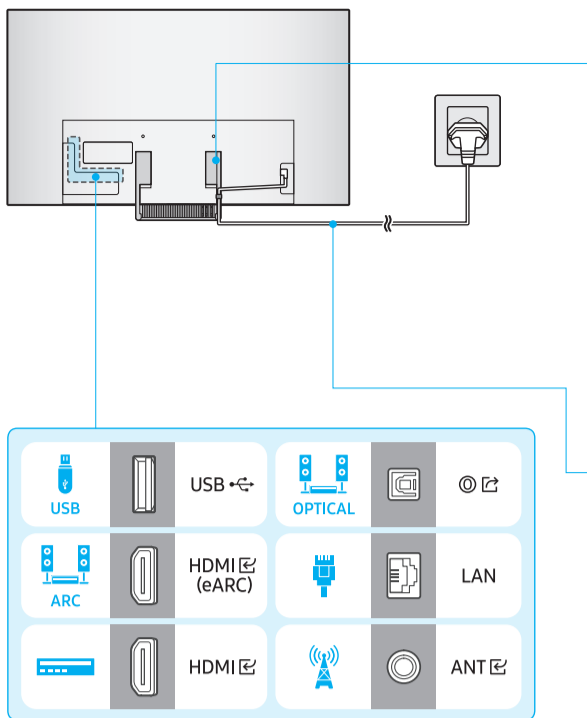

SAMSUNG

Unpacking and Installation Guide

USB	USB +G	OPTICAL	
ARC	HDMI (eARC)		LAN
	HDMI		ANT

- a
- b
- c Wall Mount Adapter (x 2) Holder-Cable
- Power Cable
- Samsung Smart Remote

Scan this QR code with your smart phone to see helpful videos.

1

48"

55"

65"

2

3

a
 b

R ✓ L