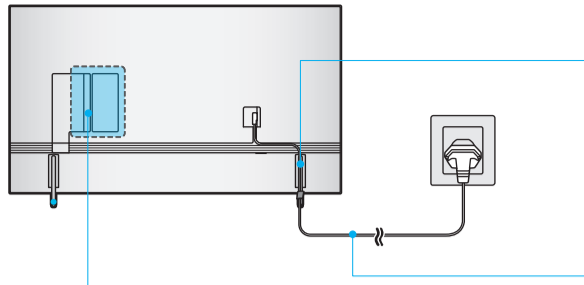

SAMSUNG

Unpacking and Installation Guide

Power Cable

Holder-Cable

Scan this QR code with your smart phone to see helpful videos.

BN68-15677A-01

Samsung Smart Remote

User Manual / Regulatory Guide

1

43"-50"

65"-70"

55"

75"

85"

2

43"-70"