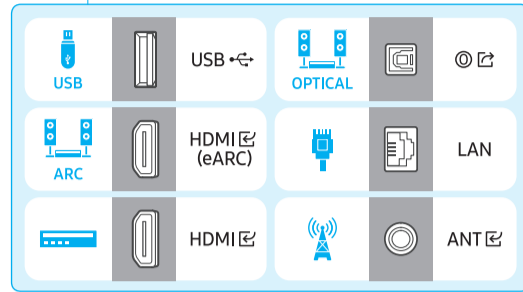

SAMSUNG

Unpacking and Installation Guide

Power Cable

Holder-Cable

Scan this QR code with your smart phone to see helpful videos.

BN68-15677A-01

Samsung Smart Remote

User Manual / Regulatory Guide