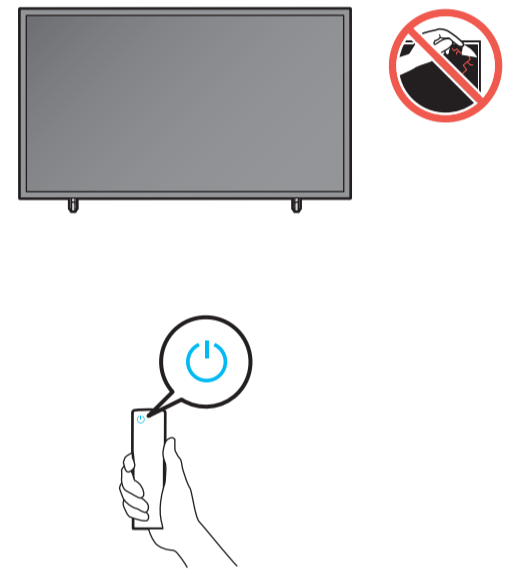

A	B	C	D	E	F	G	H	I
43Q6*C	38.0 inches (965.5 mm)	22.0 inches (559.4 mm)	1.0 inches (25.7 mm)	23.5 inches (598.1 mm)	24.5 inches (623.1 mm)	7.1 inches (181.0 mm)	42.5 inches	18.5 lbs (8.4 kg)	19.0 lbs (8.6 kg)
50Q6*C	44.0 inches (1118.3 mm)	25.4 inches (644.1 mm)	1.0 inches (25.7 mm)	26.8 inches (681.7 mm)	27.8 inches (706.7 mm)	8.8 inches (224.0 mm)	49.5 inches	25.4 lbs (11.5 kg)	26.0 lbs (11.8 kg)
55Q6*C	48.5 inches (1232.1 mm)	27.9 inches (708.3 mm)	1.0 inches (25.7 mm)	29.4 inches (745.9 mm)	30.4 inches (770.9 mm)	8.8 inches (224.0 mm)	54.6 inches	34.2 lbs (15.5 kg)	34.8 lbs (15.8 kg)
65Q6*C	57.1 inches (1450.9 mm)	32.7 inches (831.4 mm)	1.0 inches (25.7 mm)	34.3 inches (872.2 mm)	35.3 inches (897.2 mm)	10.8 inches (274.0 mm)	64.5 inches	46.1 lbs (20.9 kg)	47.0 lbs (21.3 kg)
70Q6*C	61.4 inches (1559.7 mm)	35.5 inches (902.1 mm)	1.0 inches (26.6 mm)	37.0 inches (939.6 mm)	38.0 inches (964.6 mm)	12.6 inches (320.0 mm)	69.5 inches	62.8 lbs (28.5 kg)	64.2 lbs (29.1 kg)
75Q6*C	66.0 inches (1676.7 mm)	37.8 inches (959.8 mm)	1.0 inches (26.6 mm)	39.3 inches (997.3 mm)	40.2 inches (1022.3 mm)	12.6 inches (320.0 mm)	74.5 inches	69.2 lbs (31.4 kg)	70.5 lbs (32.0 kg)
85Q6*C	74.8 inches (1900.9 mm)	42.7 inches (1085.7 mm)	1.1 inches (26.9 mm)	44.2 inches (1123.3 mm)	45.2 inches (1148.3 mm)	13.6 inches (345.1 mm)	84.5 inches	91.5 lbs (41.5 kg)	93.7 lbs (42.5 kg)

*: 0-9, A-Z