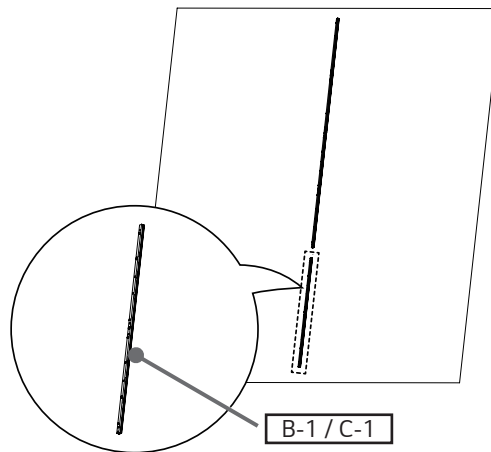

LAT140GT81*	ACC-14LATB1 ACC-14LATB2	LCLG140U

1

2