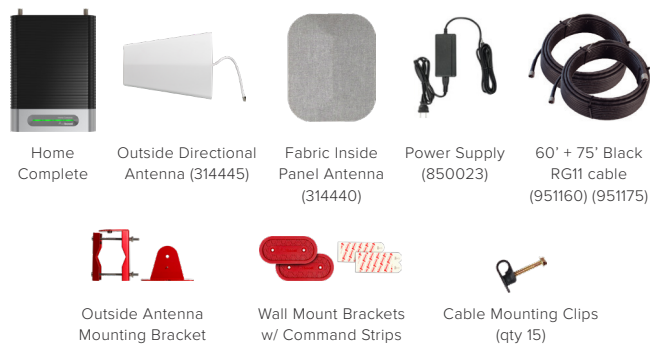

Kit Includes

Coverage Area

IF YOUR OUTSIDE SIGNAL IS	YOUR BOOSTED SIGNAL MAY BE
●●●●● -89 AND LOWER About 5 bars	UP TO 7,500 sq. ft.
●●●●○ -90 dB About 3 to 4 bars	UP TO 4,000 sq. ft.
●●○○○ -100 dB About 1 to 2 bars	UP TO 2,000 sq. ft.
○○○○○ No existing	A signal booster likely will not work

Specifications

SKU NUMBER	470145*	
FREQUENCIES	Band 12/17	700 MHz
	Band 13	700 MHz
	Band 5	850 MHz
	Band 4	1700/2100 MHz
	Band 25/2	1900 MHz
MAX GAIN	72 dB	
IMPEDANCE	75 Ohm	
POWER	110-240V AC, 50-60 Hz, 20 W	
CONNECTORS	F-Female	
BOOSTER DIMENSIONS	8.25 x 6 x 2.4 in	
BOOSTER WEIGHT	1.55 lbs