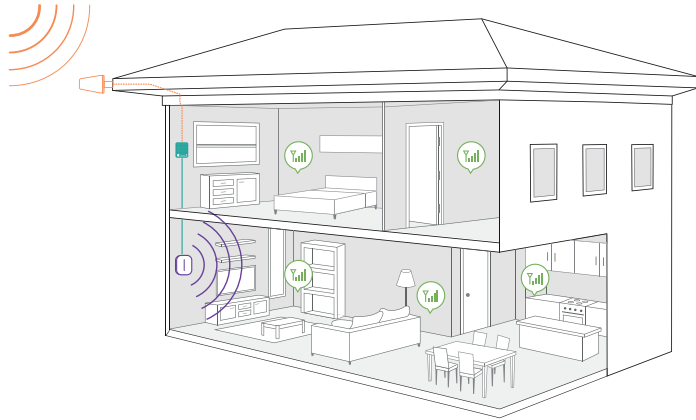

Kit Includes

Coverage Area

IF YOUR OUTSIDE SIGNAL IS	YOUR BOOSTED SIGNAL MAY BE
●●●●● -89 AND LOWER About 5 bars	UP TO 7,500 sq. ft.
●●●●○ -90 dB About 3 to 4 bars	UP TO 4,000 sq. ft.
●●○○○ -100 dB About 1 to 2 bars	UP TO 2,000 sq. ft.
○○○○○ No existing	A signal booster likely will not work

Installation

- 1 Receives signal:** The outside antenna reaches out to access the existing strong outdoor cell signal and delivers it indoors to the booster.
- 2 Boost signal:** The booster receives the signal, amplifies it, and serves as a relay between your phone and the nearest cell tower.
- 3 Broadcasts signal:** Your devices get a stronger signal, and calls and data are fed through the booster back to the network.